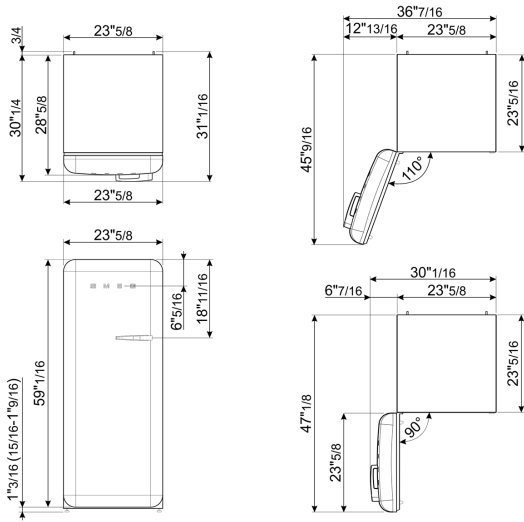

Width	23 11/16 "
Height	60 1/4 "
Depth without handle	28 11/16 "
Net weight	165 lbs

Product dimension drawing

Color option

FAB28ULBE3
Color: Blue
Hinge position: Left

FAB28ULCR3
Color: Cream
Hinge position: Left