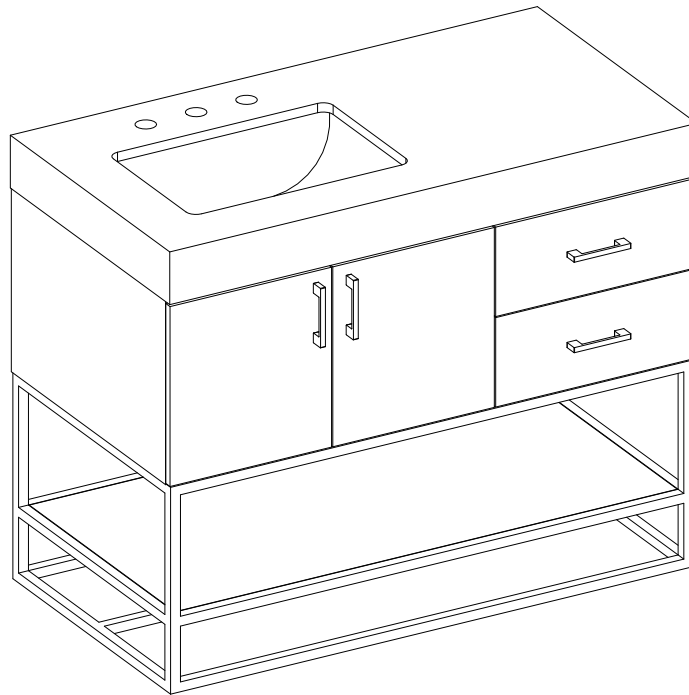

42" SINGLE VANITY

N521-V42-WMO

N521-V42-WLD

Features and Materials

Solids: Yellow Poplar

Veneers: (WMO,WLD) Engineered Oak

Panels: MDF + Plywood

Number of Doors: Two

Number of Drawers: Two

European Soft Close Hinges

Full Extension, Soft Close Slides

USB/Power Component: Yes, (ETL5011080)

Installation: Freestanding

Assembly Required: Attach the top with sink to the cabinet

Hardware Material and Finish: Zinc Alloy

(WMO)(WLD), Champagne Brass

Adjustable levelers

Sink Top Included: Yes

Sink Top Material: Glossy White Composite

Number of Basins: One

Faucet: 8" Widespread, not included

Basin Overflow: Yes, facing front

Fits Drain Hole Size: 1-3/8"

Overall Dimensions

Width:42"

Depth:22"

Height:33-3/4"

ASME A112.19.2-2018/CSA B45.1-18

SINK MODEL: SNK-V1