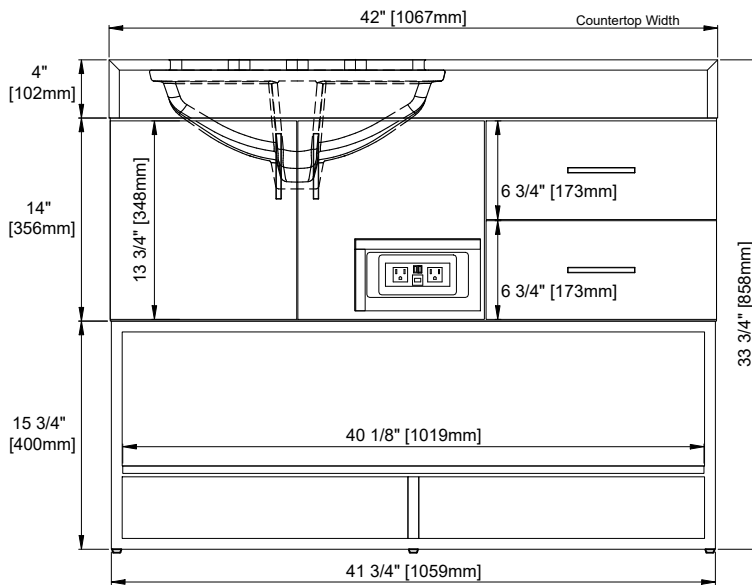

Basin Overflow: Yes, facing front

Fits Drain Hole Size: 1-3/8"

Overall Dimensions

Width:42"

Depth:22"

Height:33-3/4"

ASME A112.19.2-2018/CSA B45.1-18

SINK MODEL: SNK-V1

CUPC FILE NO: 13093

42" SINGLE VANITY

N521-V42-WMO

N521-V42-WLD

Top View

Front View

Pull

All dimensions are nominal
2/3

Version: 202506

42" SINGLE VANITY

N521-V42-WMO

N521-V42-WLD

Side View

Back View

All dimensions are nominal
3/3

Version: 202506