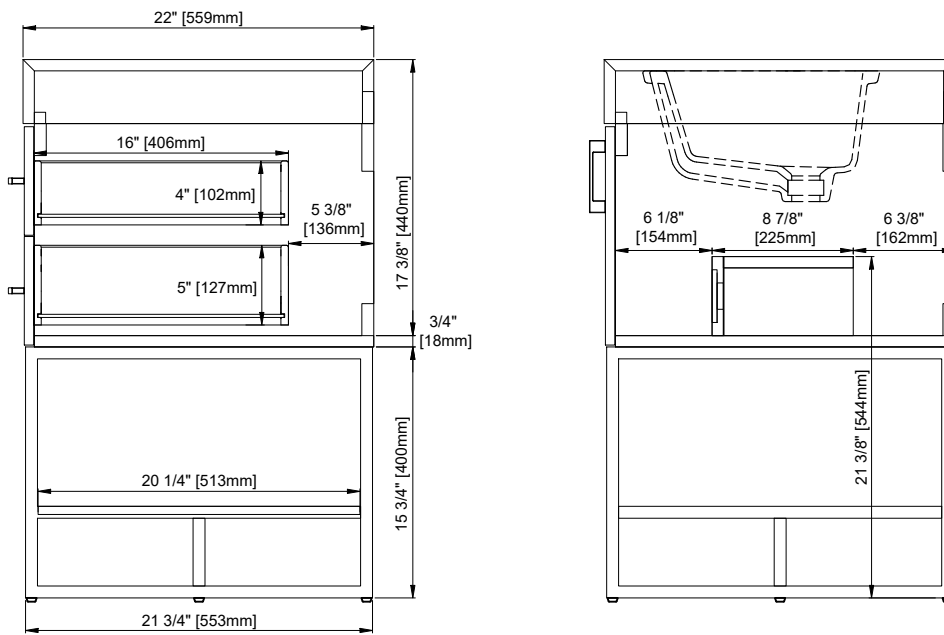

Number of Drawers: Two

European Soft Close Hinges

Full Extension, Soft Close Slides

USB/Power Component: Yes, (ETL5011080)

Installation: Freestanding

Assembly Required: Attach the top with sink to the cabinet

Basin Overflow: Yes, facing front

Fits Drain Hole Size: 1-3/8"

Overall Dimensions

Width:42"

Depth:22"

Height:33-3/4"

ASME A112.19.2-2018/CSA B45.1-18

SINK MODEL: SNK-V1

CUPC FILE NO: 13093

42" SINGLE VANITY

N521-V42-WMO

N521-V42-WLD

Top View

Front View

Pull

All dimensions are nominal
2/3

Version: 202506

42" SINGLE VANITY

N521-V42-WMO

N521-V42-WLD

Side View

Back View

All dimensions are nominal
3/3

Version: 202506