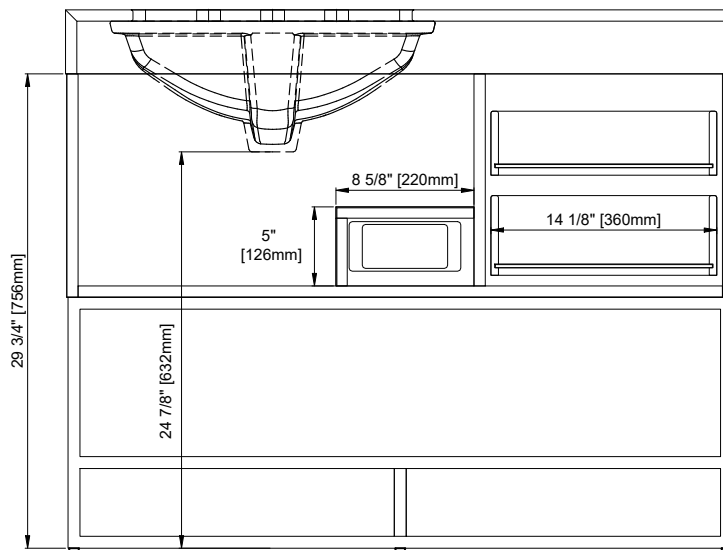

Basin Overflow: Yes, facing front

Fits Drain Hole Size: 1-3/8"

Overall Dimensions

Width:42"

Depth:22"

Height:33-3/4"

ASME A112.19.2-2018/CSA B45.1-18

SINK MODEL: SNK-V1

CUPC FILE NO: 13093

42" SINGLE VANITY

N521-V42-WMO

N521-V42-WLD

Top View

Front View

Pull

All dimensions are nominal
2/3

Version: 202506

42" SINGLE VANITY

N521-V42-WMO

N521-V42-WLD

Side View

Back View

All dimensions are nominal
3/3

Version: 202506