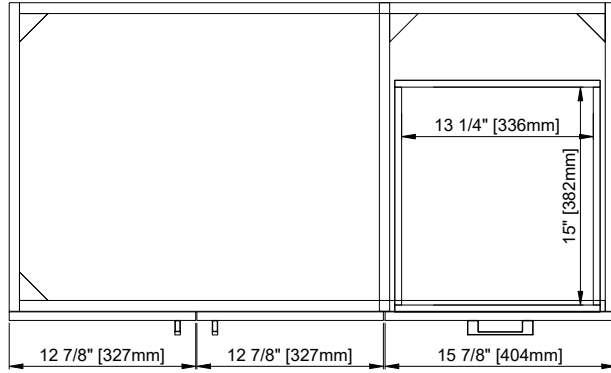

Basin Overflow: Yes, facing front

Fits Drain Hole Size: 1-3/8"

Overall Dimensions

Width:42"

Depth:22"

Height:33-3/4"

ASME A112.19.2-2018/CSA B45.1-18

SINK MODEL: SNK-V1

CUPC FILE NO: 13093

42" SINGLE VANITY

N521-V42-WMO

N521-V42-WLD

Top View

Front View

Pull

All dimensions are nominal
2/3

Version: 202506

42" SINGLE VANITY

N521-V42-WMO

N521-V42-WLD

Side View

Back View

All dimensions are nominal
3/3

Version: 202506