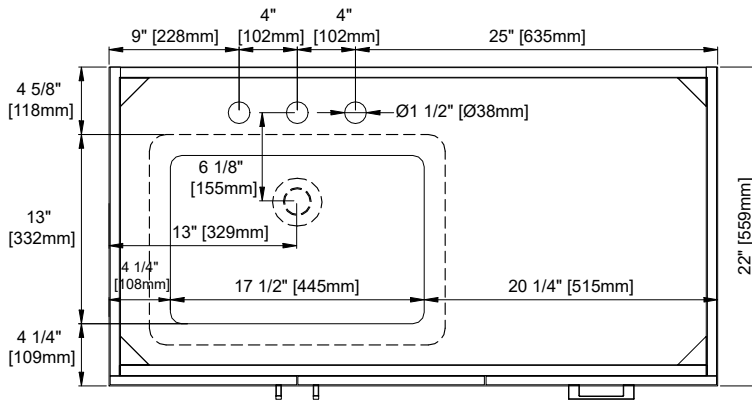

Basin Overflow: Yes, facing front

Fits Drain Hole Size: 1-3/8"

Overall Dimensions

Width:42"

Depth:22"

Height:33-3/4"

ASME A112.19.2-2018/CSA B45.1-18

SINK MODEL: SNK-V1

CUPC FILE NO: 13093

42" SINGLE VANITY

N521-V42-WMO

N521-V42-WLD

Top View

Front View

Pull

All dimensions are nominal
2/3

Version: 202506

42" SINGLE VANITY

N521-V42-WMO

N521-V42-WLD

Side View

Back View

All dimensions are nominal
3/3

Version: 202506