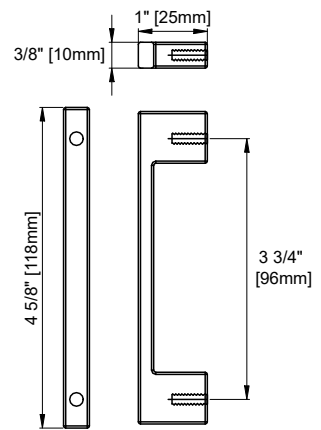

Basin Overflow: Yes, facing front

Fits Drain Hole Size: 1-3/8"

Overall Dimensions

Width:42"

Depth:22"

Height:33-3/4"

ASME A112.19.2-2018/CSA B45.1-18

SINK MODEL: SNK-V1

CUPC FILE NO: 13093

42" SINGLE VANITY

N521-V42-WMO

N521-V42-WLD

Top View

Front View

Pull

All dimensions are nominal
2/3

Version: 202506

42" SINGLE VANITY

N521-V42-WMO

N521-V42-WLD

Side View

Back View

All dimensions are nominal
3/3

Version: 202506