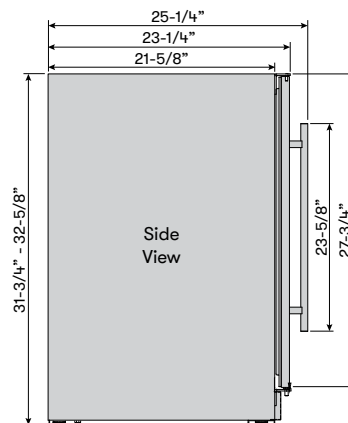

BRISAS ADA SINGLE ZONE BEVERAGE COOLER

brisas

BY ZEPHYR

BRISASBYZEPHYR.COM

MODEL
Beverage Display Cooler BBV24C01AS-ADA

Size 24"
Dimensions 23-7/8"W x 31-3/4"H x 23-1/8"D
Weight 88lbs.
Installation Type Compact / Built-in / Freestanding
Refrigerant Type R600a

FEATURES
Capacity 8 bottles (750 ml), 98 12oz cans
Volume 5.11 cu/ft
Temperature Range 34° - 50° F
Sound Level 40 dBA
Door Finish 304-grade Stainless + Glass
Cabinet Finish Black
Interior Finish Black
Field-Reversible Door Yes
Zero-Clearance Door Hinge Yes
Shelving 1 black wire rack w/ black trim
2 transparent-gray glass shelves
Controls Electronic Capacitive Touch
Lighting Blue LED
Door Open Alarm Yes, after 3 minutes
Sabbath Mode Yes
Commercial Certified Yes
Air Filtration Yes, w/ carbon filter
PreciseTemp™ Yes
Active Cooling Technology Yes
Vibration Dampening System Yes

AC POWER 115V, 60Hz at Max. 1.5A

OPTIONAL ACCESSORIES
Adjustable Drink Caddy PRDC-C03

WARRANTY 2 years parts, 5 years compressor
1 year labor

Specifications subject to change, check zephyronline.com for up to date information.
Zephyr Ventilation | 2277 Harbor Bay Parkway, Alameda, CA 94502 | 888.880.VENT
support@brisasbyzephyr.com
APR26.0101