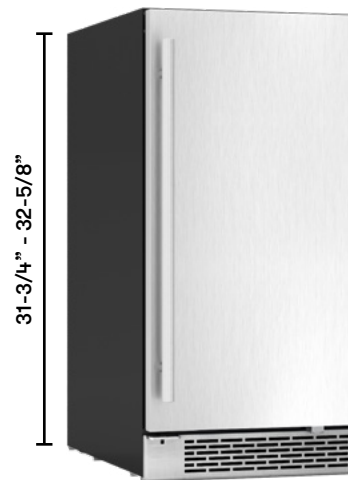

BRISAS ADA SINGLE ZONE BEVERAGE COOLER

brisas
BY ZEPHYR
BRISASBYZEPHYR.COM

Transparent-Gray Glass Shelves

PreciseTemp™

ADA-Compliant*

TOP FEATURES

34°

PreciseTemp™
Multiple internal sensors help maintain accurate temperatures

Field-Reversible Door
Comes standard with field-reversible door brackets included

*ADA-compliant products have a height of less than 32"

BRISAS ADA SINGLE ZONE BEVERAGE COOLER

brisas

BY ZEPHYR

BRISASBYZEPHYR.COM

MODEL
Beverage Display Cooler BBV24C01AS-ADA

Size 24"
Dimensions 23-7/8"W x 31-3/4"H x 23-1/8"D
Weight 88lbs.
Installation Type Compact / Built-in / Freestanding
Refrigerant Type R600a

FEATURES
Capacity 8 bottles (750 ml), 98 12oz cans
Volume 5.11 cu/ft
Temperature Range 34° - 50° F
Sound Level 40 dBA
Door Finish 304-grade Stainless + Glass
Cabinet Finish Black
Interior Finish Black
Field-Reversible Door Yes
Zero-Clearance Door Hinge Yes
Shelving 1 black wire rack w/ black trim
2 transparent-gray glass shelves
Controls Electronic Capacitive Touch
Lighting Blue LED
Door Open Alarm Yes, after 3 minutes
Sabbath Mode Yes
Commercial Certified Yes
Air Filtration Yes, w/ carbon filter
PreciseTemp™ Yes
Active Cooling Technology Yes
Vibration Dampening System Yes