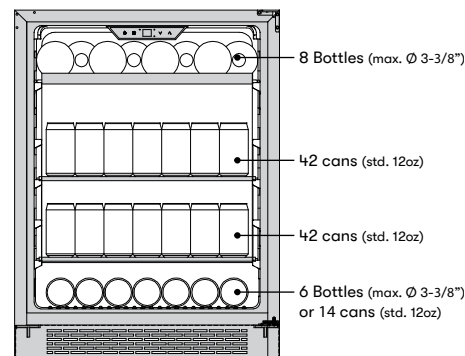

BRISAS ADA SINGLE ZONE BEVERAGE COOLER

brisas

BY ZEPHYR

BRISASBYZEPHYR.COM

MODEL
Beverage Display Cooler BBV24C01AS-ADA

Size 24"
Dimensions 23-7/8"W x 31-3/4"H x 23-1/8"D
Weight 88lbs.
Installation Type Compact / Built-in / Freestanding
Refrigerant Type R600a

FEATURES
Capacity 8 bottles (750 ml), 98 12oz cans
Volume 5.11 cu/ft
Temperature Range 34° - 50° F
Sound Level 40 dBA
Door Finish 304-grade Stainless + Glass
Cabinet Finish Black
Interior Finish Black
Field-Reversible Door Yes
Zero-Clearance Door Hinge Yes
Shelving 1 black wire rack w/ black trim
2 transparent-gray glass shelves
Controls Electronic Capacitive Touch
Lighting Blue LED
Door Open Alarm Yes, after 3 minutes
Sabbath Mode Yes
Commercial Certified Yes
Air Filtration Yes, w/ carbon filter
PreciseTemp™ Yes
Active Cooling Technology Yes
Vibration Dampening System Yes

AC POWER 115V, 60Hz at Max. 1.5A

OPTIONAL ACCESSORIES
Adjustable Drink Caddy PRDC-C03

WARRANTY 2 years parts, 5 years compressor
1 year labor

Specifications subject to change, check zephyronline.com for up to date information.
Zephyr Ventilation | 2277 Harbor Bay Parkway, Alameda, CA 94502 | 888.880.VENT
support@brisasbyzephyr.com
APR26.0101