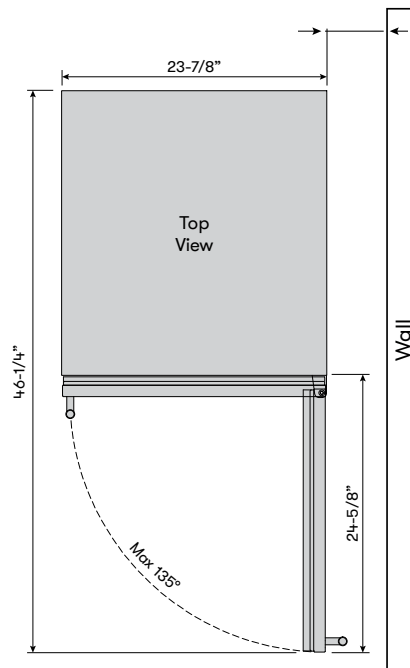

BRISAS ADA SINGLE ZONE BEVERAGE COOLER

brisas

BY ZEPHYR

BRISASBYZEPHYR.COM

MODEL
Beverage Display Cooler BBV24C01AS-ADA

Size 24"
Dimensions 23-7/8"W x 31-3/4"H x 23-1/8"D
Weight 88lbs.
Installation Type Compact / Built-in / Freestanding
Refrigerant Type R600a

FEATURES
Capacity 8 bottles (750 ml), 98 12oz cans
Volume 5.11 cu/ft
Temperature Range 34° - 50° F
Sound Level 40 dBA
Door Finish 304-grade Stainless + Glass
Cabinet Finish Black
Interior Finish Black
Field-Reversible Door Yes
Zero-Clearance Door Hinge Yes
Shelving 1 black wire rack w/ black trim
2 transparent-gray glass shelves
Controls Electronic Capacitive Touch
Lighting Blue LED
Door Open Alarm Yes, after 3 minutes
Sabbath Mode Yes
Commercial Certified Yes
Air Filtration Yes, w/ carbon filter
PreciseTemp™ Yes
Active Cooling Technology Yes
Vibration Dampening System Yes

AC POWER 115V, 60Hz at Max. 1.5A

OPTIONAL ACCESSORIES
Adjustable Drink Caddy PRDC-C03

WARRANTY 2 years parts, 5 years compressor
1 year labor

Specifications subject to change, check zephyronline.com for up to date information.
Zephyr Ventilation | 2277 Harbor Bay Parkway, Alameda, CA 94502 | 888.880.VENT
support@brisasbyzephyr.com
APR26.0101