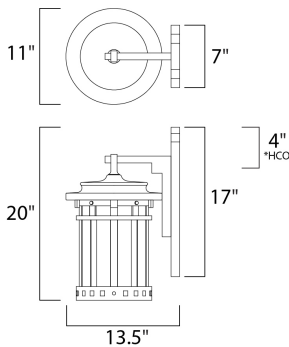

MEASUREMENTS

DIMENSION : 11." W x 20." H x 13.5" Ext
BACK PLATE : 7." W x 17." H x 4." HCO
HANGING WEIGHT : 10.12 lb

LAMPING

INPUT VOLTAGE : 120V
LUMENS : 2,016 Rated
BULB : 3 x 40W (NOT INCLUDED), 120W Total
DIMMABLE : Dimmable

FINISHES OPTION

Sienna SE

GLASS

Seedy CD

MATERIAL

Die Cast Aluminum

RATINGS

Wet Location
Dimmable

ADDITIONAL

INSTALL UP/DOWN:
RATED LIFE 1500 Hours
OPERATING TEMPERATURE:
-20°C (-4°F), 40°C (104°F)

Always consult a qualified electrician before installing any lighting product.