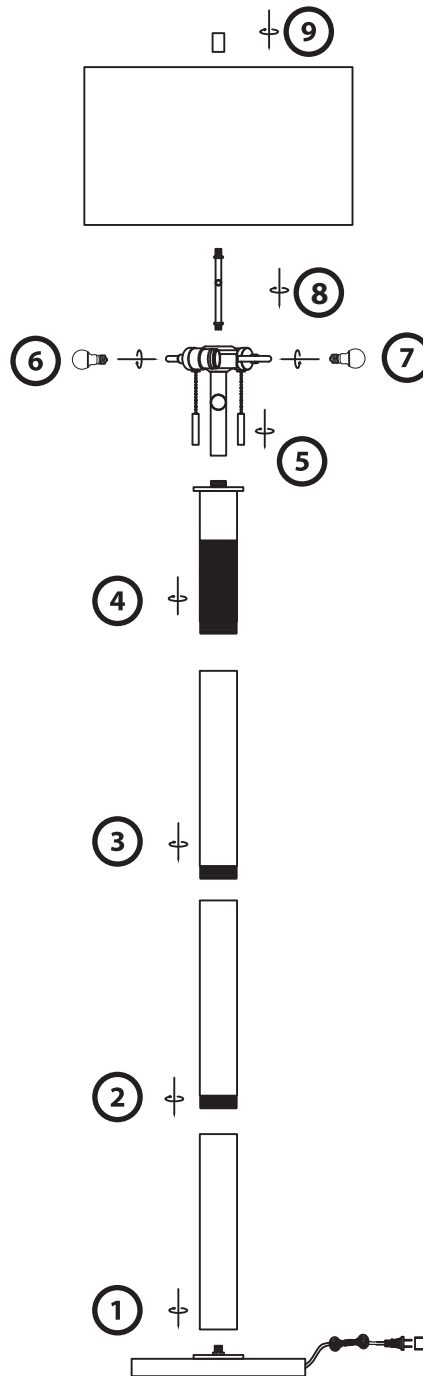

Part # LS-TROPHFL XXXX

22-0511

**CAUTION**

For indoor use only. Keep out of reach of children and animals. Place on flat surface and away from flammable materials. Never operate this appliance if it has a damaged cord, plug or cable. Keep cord away from heated and/or damp areas.

⚠ WARNING: LIGHTING

- Read all instructions carefully and completely before assembly and use. Retain for future reference.
- Keep plastic bags and small parts away from children.
- For residential (non-commercial) use only.
- Warning: Risk of fire; Use 40 watt bulb max.
- Electrocutation hazard.
- DO NOT use if cord is frayed/damaged.
- Periodically check for loose hardware; retighten as necessary.
- DO NOT use product if any component becomes damaged.
- DO NOT use power tools to assemble OR overtighten hardware.
- DO NOT stand on product. Use only for intended purpose.
- Max weight limit 25 lbs.