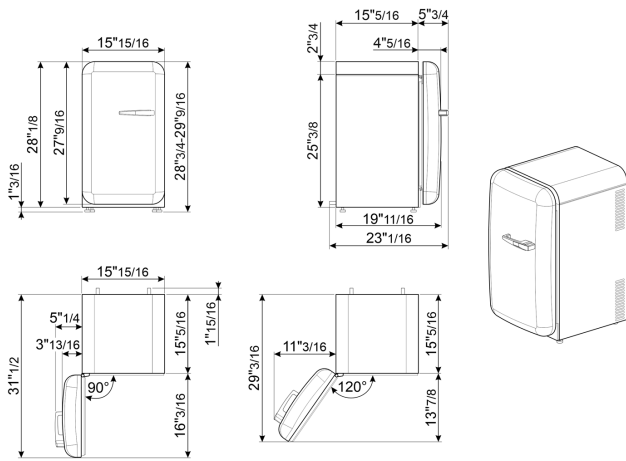

Electrical Connection

Voltage (V)	110 V
Frequency (Hz)	60 Hz
Current	0.89 A
Plug	(B) NEMA 5-15P
Power cord length	70 7/8 "

Logistic Information

Width	15 7/8 "
Height	29 1/8 "
Depth without handle	19 11/16 "
Net weight	55 lbs

Product dimension drawing

Color option

FAB5ULBL3
Color: Black
Hinge position: Left

FAB5ULCR3
Color: Cream
Hinge position: Left

FAB5ULRD3
Color: Red
Hinge position: Left

FAB5ULYW3
Color: Yellow
Hinge position: Left