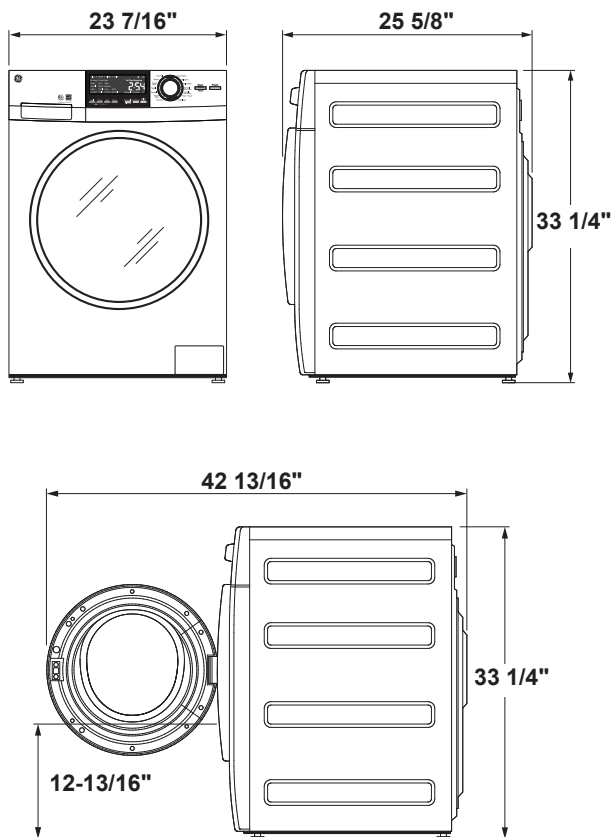

Power Requirements

Electrical Rating	120V, 60Hzt

Product Technical Illustration

General Appliance Information

Please read all installation details and instructions before use.

Contact Us

For questions regarding this product please refer to our website at haierappliances.com or call our customer service center at 877-337-3639.