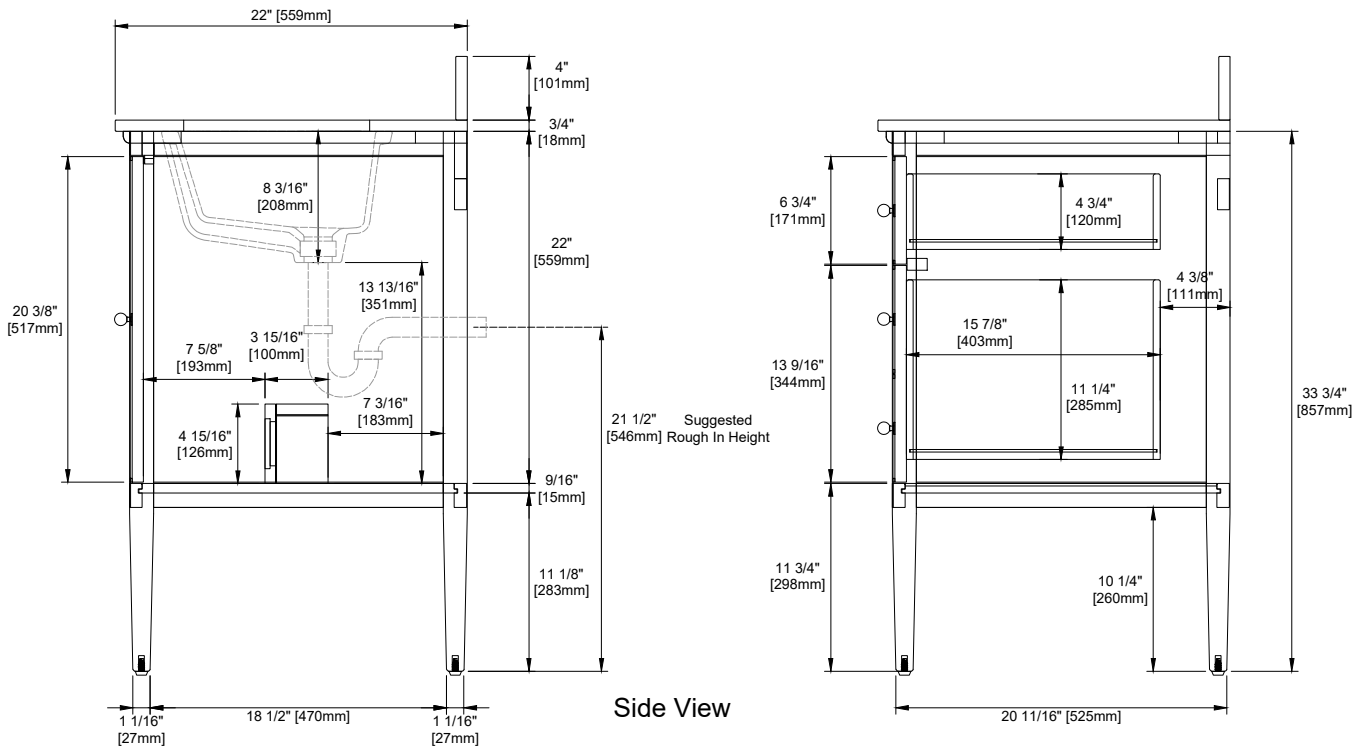

48" SINGLE VANITY

N542-V48-BW
N542-V48-KNO

Features and Materials

Solids: Rubberwood (KNO), Poplar (BW)
Veneers: (KNO) Engineered Oak
Panels: MDF
Number of Doors: Two
Number of Drawers: Six
Hardware Features: European Soft Close Hinges,
Full Extension, Soft Close Slides, Adjustable Levelers
USB/Power Component: Yes (ETL5011080)
Cord Length: 6'6"
Installation Type: Floor standing
Assembly Required: Attach the top with sink to the cabinet
Hardware Material: Zinc Alloy
Hardware Finish: (BW, KNO) Champagne Brass
Sink Top Included: Yes
Sink Top Material: Glossy White Composite Stone
Number of Basins: One
Faucet: 8" Widespread, not included
Basin Overflow: Yes, facing front
Fits Drain Hole Size: 1-3/8"

Overall Dimensions

Width: 48"
Depth: 22"
Height: 38-1/2"
includes 4" backsplash

ASME A112.19.2-2024/CSA B45.1-24

SINK MODEL: SNK-V1
CUPC FILE NO: 13093

48" SINGLE VANITY

N542-V48-BW

N542-V48-KNO

All dimensions are nominal
3/3