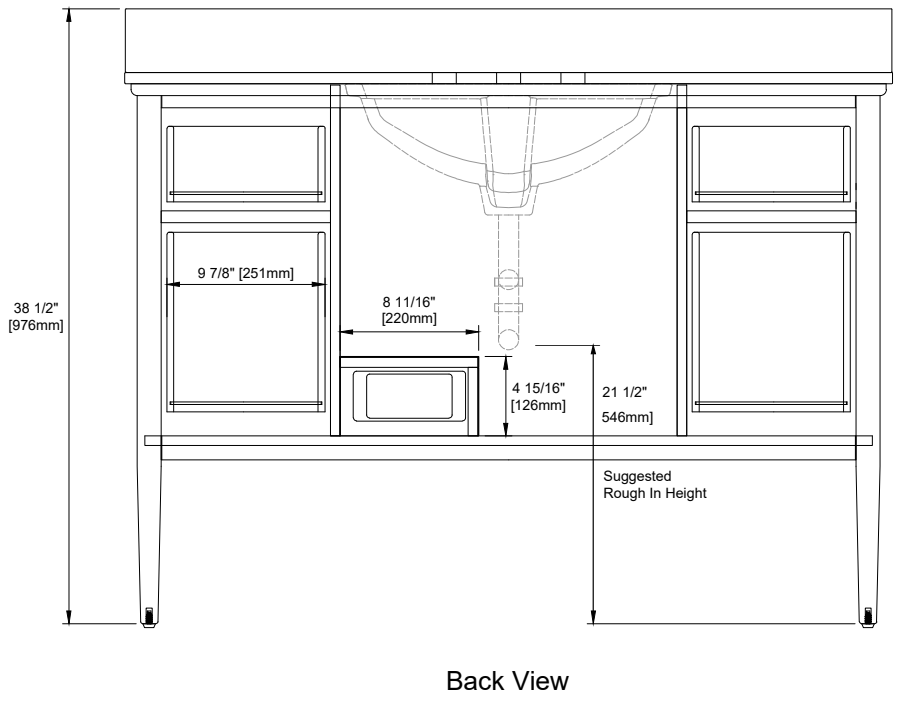

48" SINGLE VANITY

N542-V48-BW
N542-V48-KNO

Features and Materials

Solids: Rubberwood (KNO), Poplar (BW)
Veneers: (KNO) Engineered Oak
Panels: MDF
Number of Doors: Two
Number of Drawers: Six
Hardware Features: European Soft Close Hinges,
Full Extension, Soft Close Slides, Adjustable Levelers
USB/Power Component: Yes (ETL5011080)
Cord Length: 6'6"
Installation Type: Floor standing
Assembly Required: Attach the top with sink to the cabinet
Hardware Material: Zinc Alloy
Hardware Finish: (BW, KNO) Champagne Brass
Sink Top Included: Yes
Sink Top Material: Glossy White Composite Stone
Number of Basins: One
Faucet: 8" Widespread, not included
Basin Overflow: Yes, facing front
Fits Drain Hole Size: 1-3/8"

Overall Dimensions

Width: 48"
Depth: 22"
Height: 38-1/2"
includes 4" backsplash

ASME A112.19.2-2024/CSA B45.1-24

SINK MODEL: SNK-V1
CUPC FILE NO: 13093

48" SINGLE VANITY

N542-V48-BW

N542-V48-KNO

All dimensions are nominal
3/3