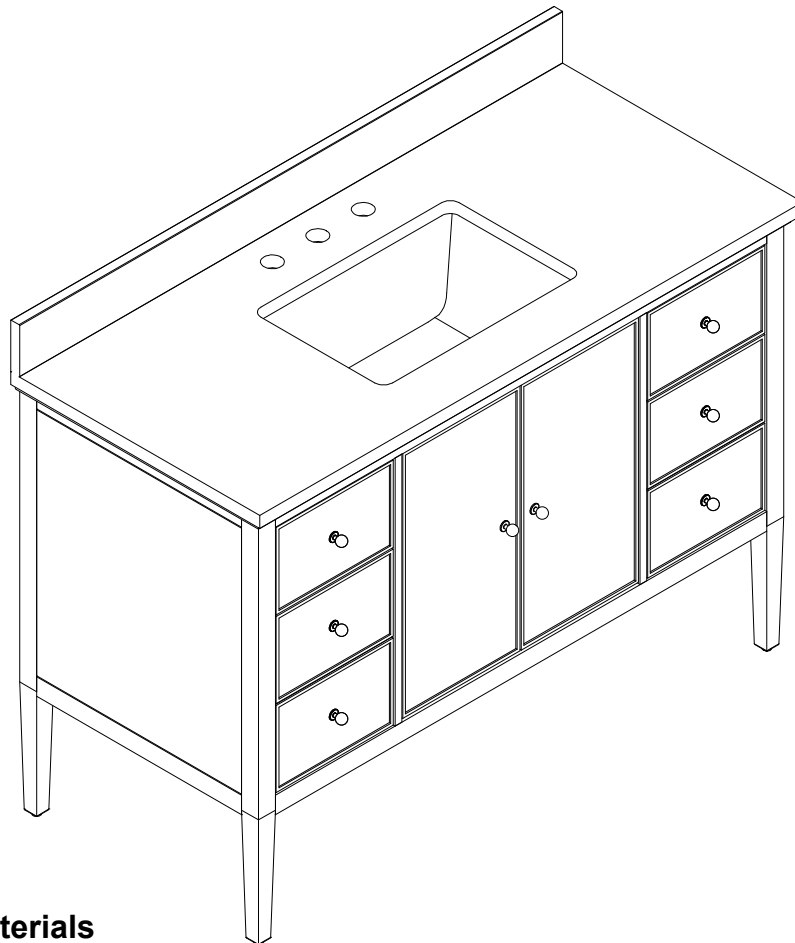

48" SINGLE VANITY

N542-V48-BW
N542-V48-KNO

Features and Materials

Solids: Rubberwood (KNO), Poplar (BW)
Veneers: (KNO) Engineered Oak
Panels: MDF
Number of Doors: Two
Number of Drawers: Six
Hardware Features: European Soft Close Hinges,
Full Extension, Soft Close Slides, Adjustable Levelers
USB/Power Component: Yes (ETL5011080)
Cord Length: 6'6"
Installation Type: Floor standing
Assembly Required: Attach the top with sink to the cabinet
Hardware Material: Zinc Alloy
Hardware Finish: (BW, KNO) Champagne Brass
Sink Top Included: Yes
Sink Top Material: Glossy White Composite Stone
Number of Basins: One
Faucet: 8" Widespread, not included
Basin Overflow: Yes, facing front
Fits Drain Hole Size: 1-3/8"

Overall Dimensions

Width: 48"
Depth: 22"
Height: 38-1/2"
includes 4" backsplash

ASME A112.19.2-2024/CSA B45.1-24

SINK MODEL: SNK-V1
CUPC FILE NO: 13093

48" SINGLE VANITY

N542-V48-BW

N542-V48-KNO

All dimensions are nominal
3/3