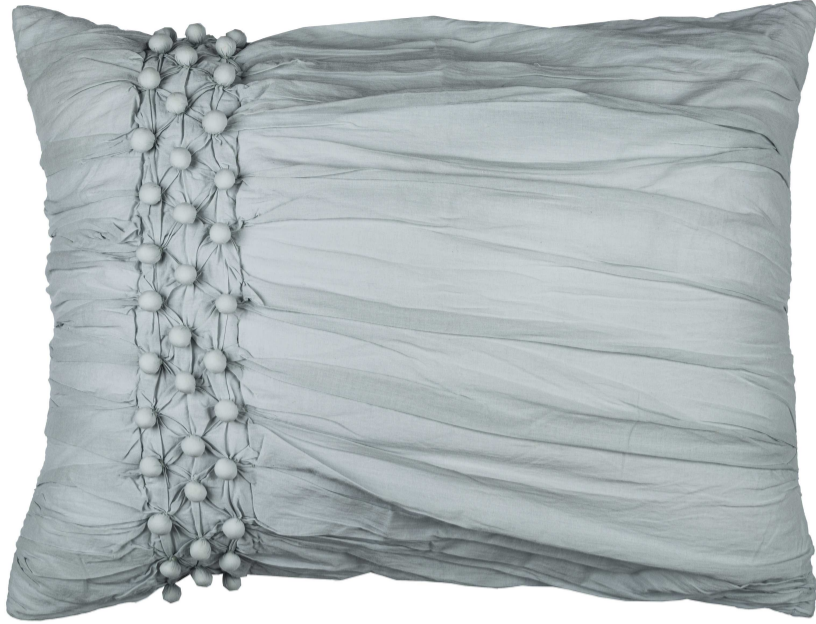

BT3000

DETAILS

Collection Type: Quilts

Style: Transitional

Color Family: green

Generic Size: Standard Sham

Fiber: COTTON

Country: INDIA

SIZE AVAILABLE

Standard Sham

King Sham

Queen

King