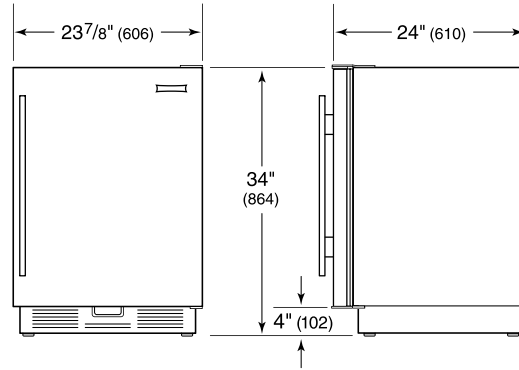

PRODUCT SPECIFICATIONS

Model	UC-24CI
Dimensions	23 7/8"W x 34"H x 24"D
Door Clearance	25 3/8"
Weight	130 lb
Refrigerator Capacity	3.6 cu ft
Freezer Capacity	1.1 cu ft
Electrical Supply	115 VAC, 60 Hz
Electrical Service	15 amp dedicated circuit
Plumbing Supply	1/4" OD copper, braided stainless steel or PEX tubing
Plumbing Pressure	20–100 psi

ELECTRICAL

PLUMBING

INTERIOR VIEW

This illustration is intended for interior reference only and may not represent the exterior of the model being specified.

DIMENSIONS

STANDARD INSTALLATION