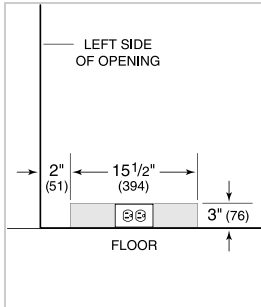

PRODUCT SPECIFICATIONS

Model	UC-24CI
Dimensions	23 7/8"W x 34"H x 24"D
Door Clearance	25 3/8"
Weight	130 lb
Refrigerator Capacity	3.6 cu ft
Freezer Capacity	1.1 cu ft
Electrical Supply	115 VAC, 60 Hz
Electrical Service	15 amp dedicated circuit
Plumbing Supply	1/4" OD copper, braided stainless steel or PEX tubing
Plumbing Pressure	20–100 psi

ELECTRICAL

PLUMBING

INTERIOR VIEW

This illustration is intended for interior reference only and may not represent the exterior of the model being specified.

DIMENSIONS

STANDARD INSTALLATION