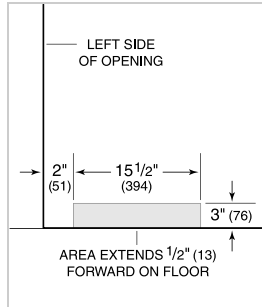

PRODUCT SPECIFICATIONS

Model	UC-24CI
Dimensions	23 7/8"W x 34"H x 24"D
Door Clearance	25 3/8"
Weight	130 lb
Refrigerator Capacity	3.6 cu ft
Freezer Capacity	1.1 cu ft
Electrical Supply	115 VAC, 60 Hz
Electrical Service	15 amp dedicated circuit
Plumbing Supply	1/4" OD copper, braided stainless steel or PEX tubing
Plumbing Pressure	20–100 psi

ELECTRICAL

PLUMBING

INTERIOR VIEW

This illustration is intended for interior reference only and may not represent the exterior of the model being specified.

DIMENSIONS

STANDARD INSTALLATION