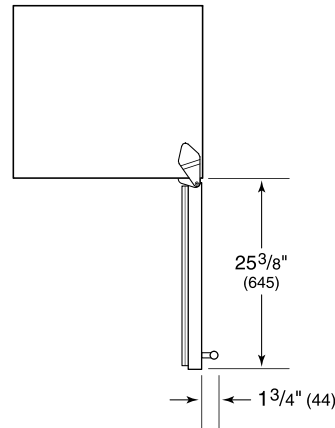

PRODUCT SPECIFICATIONS

Model	UC-24CI
Dimensions	23 7/8"W x 34"H x 24"D
Door Clearance	25 3/8"
Weight	130 lb
Refrigerator Capacity	3.6 cu ft
Freezer Capacity	1.1 cu ft
Electrical Supply	115 VAC, 60 Hz
Electrical Service	15 amp dedicated circuit
Plumbing Supply	1/4" OD copper, braided stainless steel or PEX tubing
Plumbing Pressure	20–100 psi

ELECTRICAL

PLUMBING

INTERIOR VIEW

This illustration is intended for interior reference only and may not represent the exterior of the model being specified.

DIMENSIONS

STANDARD INSTALLATION