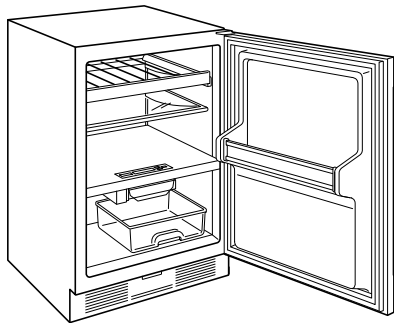

HANDLE ACCESSORIES

PRO

TUBULAR

PRODUCT DETAILS

REFRIGERATOR

- 1 Wine storage rack
- 1 Adjustable glass shelf
- 1 Stationary solid shelf

FREEZER

- Automatic ice maker
- Removable ice container

PRODUCT SPECIFICATIONS

Model	UC-24CI
Dimensions	23 7/8"W x 34"H x 24"D
Door Clearance	25 3/8"
Weight	130 lb
Refrigerator Capacity	3.6 cu ft
Freezer Capacity	1.1 cu ft
Electrical Supply	115 VAC, 60 Hz
Electrical Service	15 amp dedicated circuit
Plumbing Supply	1/4" OD copper, braided stainless steel or PEX tubing
Plumbing Pressure	20–100 psi

ELECTRICAL

PLUMBING

INTERIOR VIEW

This illustration is intended for interior reference only and may not represent the exterior of the model being specified.

DIMENSIONS

STANDARD INSTALLATION