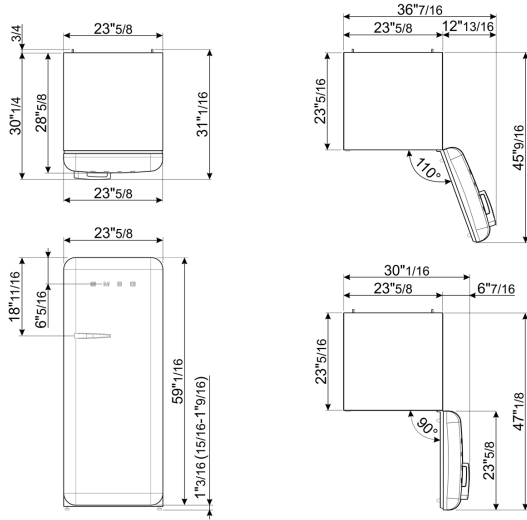

Refrigerator Inner Door

Number of adjustable door shelves	1
-----------------------------------	---

Other technical features

No. of compressors	1
Compressor type	Inverter

Performance / Energy Label

Freezer volume	0.92 cu. ft.
----------------	--------------

Width	23 11/16 "
Height	60 1/4 "
Depth without handle	28 11/16 "
Net weight	163 lbs

Product dimension drawing

Color option

FAB28URBE3
Color: Blue
Hinge position: Right

FAB28URCR3
Color: Cream
Hinge position: Right