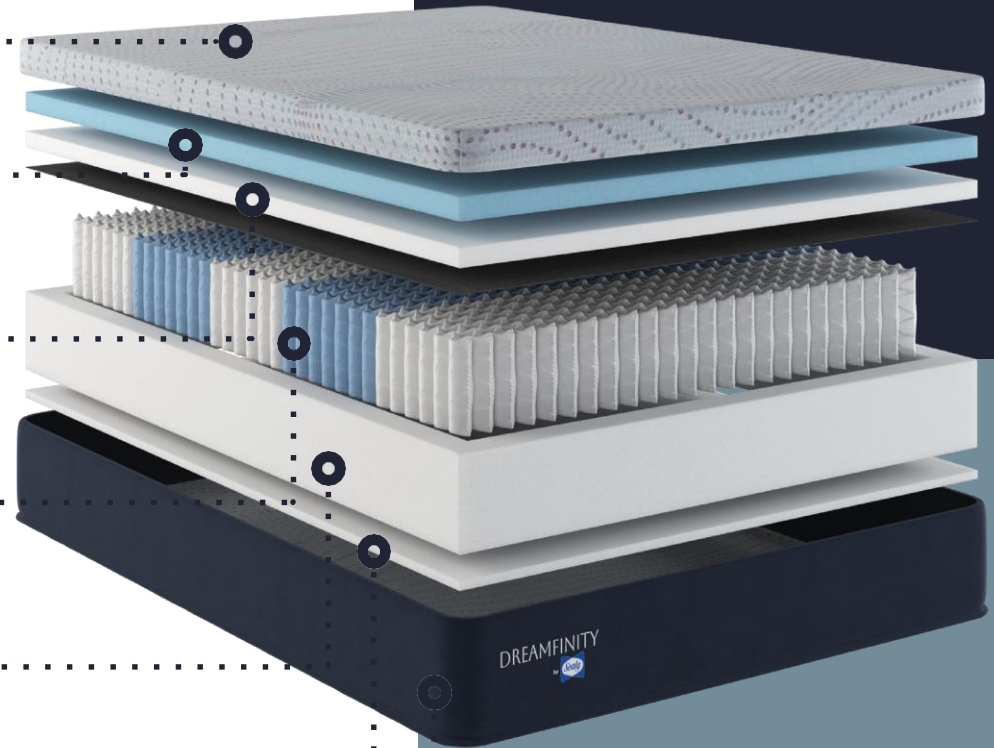

DREAMFINITY HYBRID

12.75" HYBRID 2 MEDIUM

DREAMFINITY

THE BUILD

COOLING COVER

Cool to the touch cover to help dissipate heat, improve airflow and resist moisture absorption.

2" THERAGEL™ MEMORY FOAM

Combines the body-conforming of memory infused with copper, silver, and graphite for enhanced cooling and antimicrobial benefits.

2.5" HD SUPPORTIVE FOAM

Medium-feel upholstery foam layers designed to gently conform to your body's contours while delivering long-lasting support and resilience.

8" 770 5-ZONED ENCASED INNERSPRINGS

Provides reliable, responsive support with a durable coil system designed to promote comfort, stability, and long-lasting performance.

FOAM ENCASED PERIMETER

Reinforced edge support maximizes the sleep surface and provides a more stable sitting edge.

HYBRID DESIGN

Best of both worlds that combines the pressure-relieving comfort of foam with the responsive support of an innerspring system.

ADJUSTABLE BASE FRIENDLY

Engineered to personalize your sleep position for enhanced comfort and relaxation.

CertiPUR-US® Certified

Made in the USA

10-Year Limited Warranty