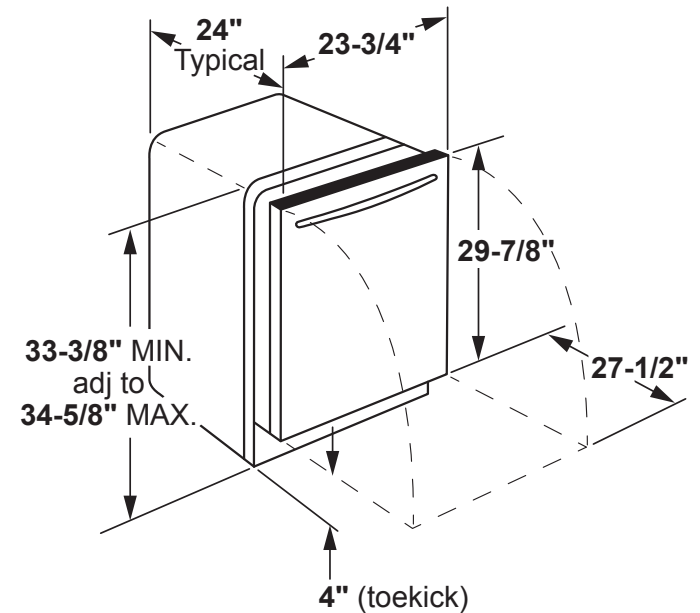

PDT785SBN/SYN

GE Profile™ Series Stainless Steel Interior Dishwasher with Hidden Controls

DIMENSIONS AND INSTALLATION INFORMATION (IN INCHES)

ELECTRICAL RATING

Voltage AC.....	120
Hertz.....	60
Total connected load amperage.....	10.2
Calrod® heater watts max.....	400/1200

For use on adequately wired 120-volt, 15-amp circuit having 2-wire service with a separate ground wire. This appliance must be grounded for safe operation.

INSTALLATION INFORMATION: Before installing, consult installation instructions packed with product for current dimensional data.