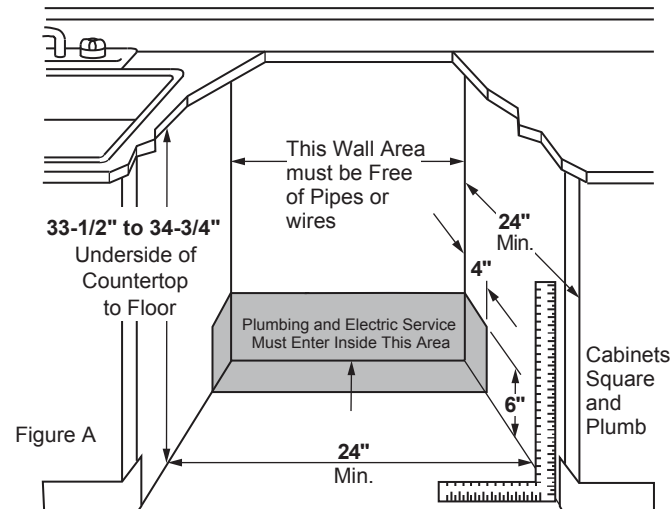

PDT785SBN/SYN

GE Profile™ Series Stainless Steel Interior Dishwasher with Hidden Controls

DIMENSIONS AND INSTALLATION INFORMATION (IN INCHES)

ELECTRICAL RATING

Voltage AC.....	120
Hertz.....	60
Total connected load amperage.....	10.2
Calrod® heater watts max.....	400/1200

For use on adequately wired 120-volt, 15-amp circuit having 2-wire service with a separate ground wire. This appliance must be grounded for safe operation.

INSTALLATION INFORMATION: Before installing, consult installation instructions packed with product for current dimensional data.