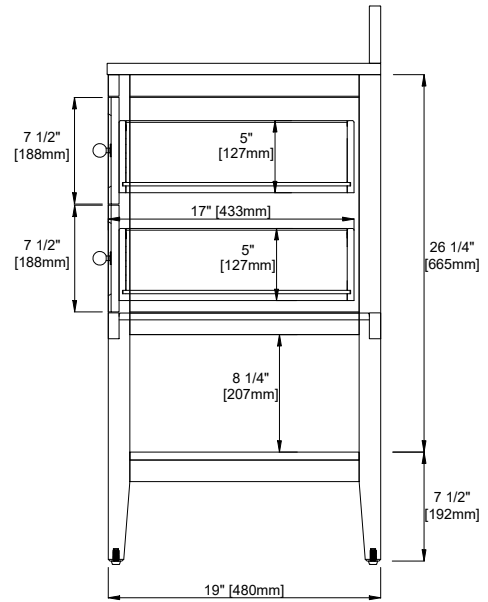

## Features and Materials

Solids: Yellow Poplar  
Panels: MDF  
Number of Doors: Two  
Number of Drawers: Two  
European Soft Close Hinges  
Full Extension, Soft Close Drawer Slides  
USB/Power Component: Yes (ETL5011080)  
Cord Length: 6'6"  
Installation: Floor Standing  
Assembly Required: Attach the top with sink to the cabinet  
Hardware Material and Finish: Zinc Alloy  
(BW, DPO) Champagne Brass (SBL) Satin Nickel  
Adjustable levelers  
Sink Top Included: Yes  
Sink Top Material : Engineered Carrara Marble  
Number of Basins: One  
Faucet: 8" Widespread, not included  
Basin Overflow: Yes, facing front  
Fits Drain Hole Size: 1-3/8"

## Overall Dimensions

Width:36"  
Depth:19"  
Height: 38-1/2"

ASME A112.19.2-2018/CSA B45.1-18

SINK MODEL: F2014B  
CUPC FILE NO: 14592

# 36" SINGLE VANITY

N242-V36-BW  
 N242-V36-DPO  
 N242-V36-SBL

Visit Website for Warranty Information  
[venadesignsco.com](http://venadesignsco.com)

Side View

Back View

All dimensions are nominal