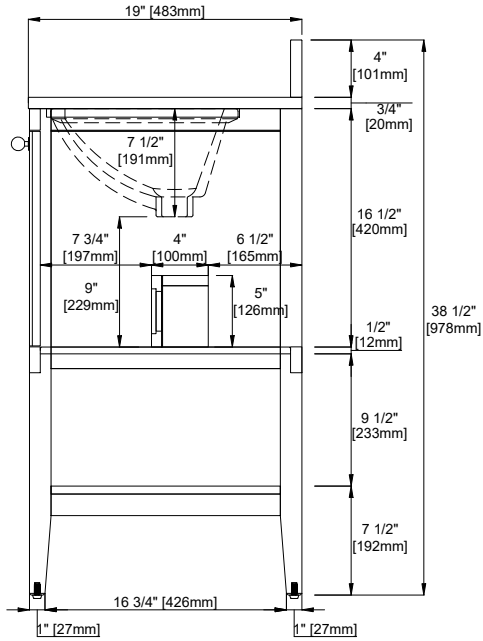

## Features and Materials

Solids: Yellow Poplar  
Panels: MDF  
Number of Doors: Two  
Number of Drawers: Two  
European Soft Close Hinges  
Full Extension, Soft Close Drawer Slides  
USB/Power Component: Yes (ETL5011080)  
Cord Length: 6'6"  
Installation: Floor Standing  
Assembly Required: Attach the top with sink to the cabinet  
Hardware Material and Finish: Zinc Alloy  
(BW, DPO) Champagne Brass (SBL) Satin Nickel  
Adjustable levelers  
Sink Top Included: Yes  
Sink Top Material : Engineered Carrara Marble  
Number of Basins: One  
Faucet: 8" Widespread, not included  
Basin Overflow: Yes, facing front  
Fits Drain Hole Size: 1-3/8"

## Overall Dimensions

Width:36"  
Depth:19"  
Height: 38-1/2"

ASME A112.19.2-2018/CSA B45.1-18

SINK MODEL: F2014B  
CUPC FILE NO: 14592

# 36" SINGLE VANITY

N242-V36-BW  
 N242-V36-DPO  
 N242-V36-SBL

Visit Website for Warranty Information  
[venadesignsco.com](http://venadesignsco.com)

Side View

Back View

All dimensions are nominal