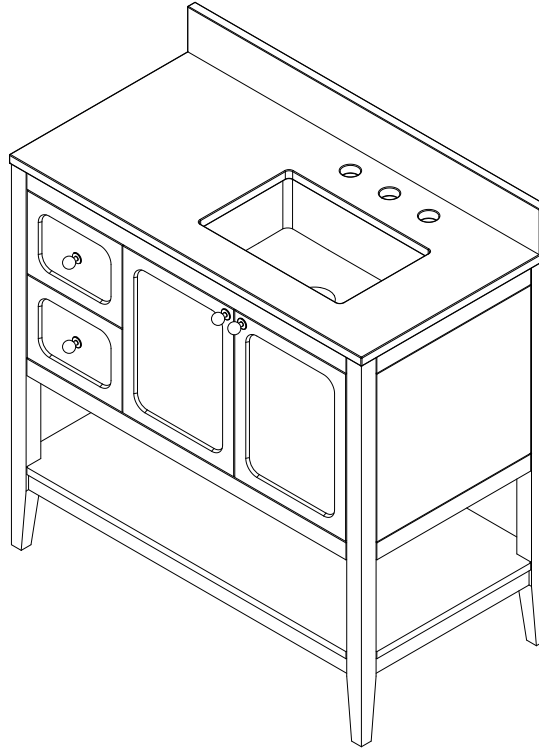

# 36" SINGLE VANITY

N242-V36-BW  
N242-V36-DPO  
N242-V36-SBL

Visit Website for Warranty Information  
[venadesignsco.com](http://venadesignsco.com)

## Features and Materials

Solids: Yellow Poplar  
Panels: MDF  
Number of Doors: Two  
Number of Drawers: Two  
European Soft Close Hinges  
Full Extension, Soft Close Drawer Slides  
USB/Power Component: Yes (ETL5011080)  
Cord Length: 6'6"  
Installation: Floor Standing  
Assembly Required: Attach the top with sink to the cabinet  
Hardware Material and Finish: Zinc Alloy  
(BW, DPO) Champagne Brass (SBL) Satin Nickel  
Adjustable levelers  
Sink Top Included: Yes  
Sink Top Material : Engineered Carrara Marble  
Number of Basins: One  
Faucet: 8" Widespread, not included  
Basin Overflow: Yes, facing front  
Fits Drain Hole Size: 1-3/8"

## Overall Dimensions

Width:36"  
Depth:19"  
Height: 38-1/2"

ASME A112.19.2-2018/CSA B45.1-18

SINK MODEL: F2014B  
CUPC FILE NO: 14592