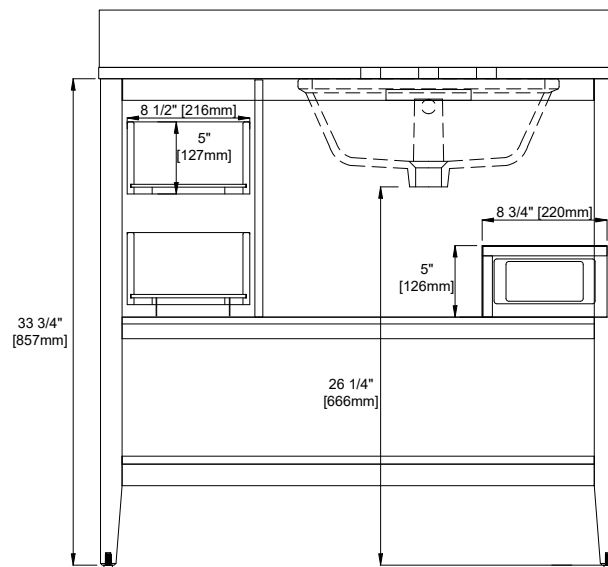

## Features and Materials

Solids: Yellow Poplar  
Panels: MDF  
Number of Doors: Two  
Number of Drawers: Two  
European Soft Close Hinges  
Full Extension, Soft Close Drawer Slides  
USB/Power Component: Yes (ETL5011080)  
Cord Length: 6'6"  
Installation: Floor Standing  
Assembly Required: Attach the top with sink to the cabinet  
Hardware Material and Finish: Zinc Alloy  
(BW, DPO) Champagne Brass (SBL) Satin Nickel  
Adjustable levelers  
Sink Top Included: Yes  
Sink Top Material : Engineered Carrara Marble  
Number of Basins: One  
Faucet: 8" Widespread, not included  
Basin Overflow: Yes, facing front  
Fits Drain Hole Size: 1-3/8"

## Overall Dimensions

Width:36"  
Depth:19"  
Height: 38-1/2"

ASME A112.19.2-2018/CSA B45.1-18

SINK MODEL: F2014B  
CUPC FILE NO: 14592

# 36" SINGLE VANITY

N242-V36-BW  
 N242-V36-DPO  
 N242-V36-SBL

Visit Website for Warranty Information  
[venadesignsco.com](http://venadesignsco.com)

Side View

Back View

All dimensions are nominal