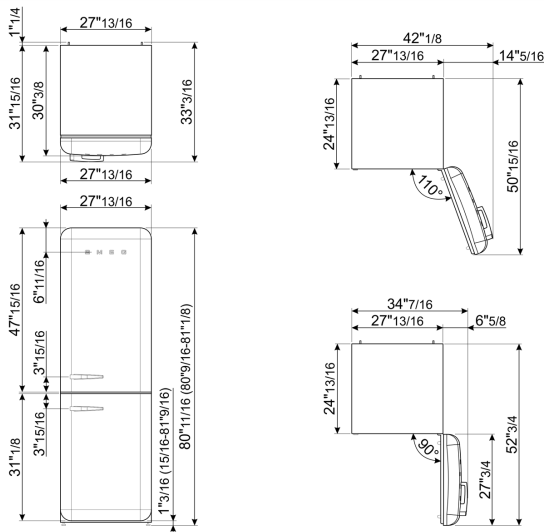

Refrigerator Inner Door

Number of adjustable door shelves	3
-----------------------------------	---

Freezer features

Number of drawers	2
-------------------	---

Other Freezer features

Ice maker	Manual
-----------	--------

Voltage (V)	120 V
Frequency (Hz)	60 Hz
Current	2.3 A
Plug	(B) NEMA 5-15P
Power cord length	70 7/8 "

Logistic Information

Width	27 13/16 "
Height	80 11/16 "
Depth without handle	30 3/8 "
Net weight	254 lbs

Product dimension drawing

Color option

FAB38URBL
Color: Black
Hinge position: Right

FAB38URCR
Color: Cream
Hinge position: Right

FAB38URPB
Color: Pastel Blue
Hinge position: Right

FAB38URPG
Color: Pastel green
Hinge position: Right