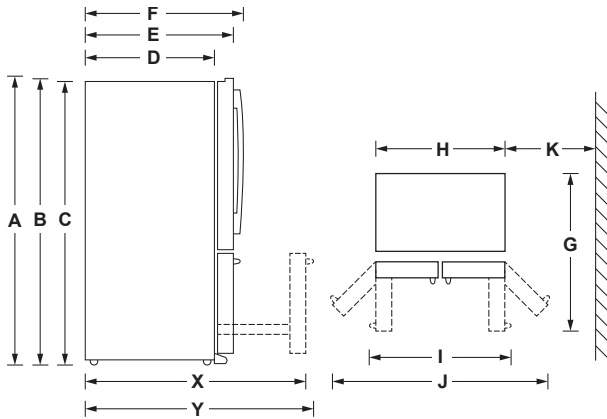

## WEIGHTS & DIMENSIONS

Overall depth	31-1/4 in.
Overall height	69-7/8 in.
Overall width	35-3/4 in.
Case depth without door	24-3/8 in.
Depth with door open 90°	43-3/8 in.
Depth without handle	28-3/4 in.
Height to top of case	69 in.
Width with door open 90° including handle	44-3/4 in.
Approximate shipping weight	363 lb.
Net weight	333 lb.

## DIMENSIONS

Height to top of door (in.) A	70-1/2
Height to top of hinge (in.) B	69-7/8
Height to top of case (in.) C	69
Case depth without door (in.) D	24-3/8
Case depth less door handle (in.) E	28-3/4
Case depth with door handle (in.) F	31-1/4
Depth with fresh food door open 90° (in.) G	43-3/8
Width (in.) H	35-3/4
Width with door open 90° with door handle (in.) I	44-5/8
Width with doors open fully (in.) J	67
Min distance between side of case and wall, in either direction, to allow doors to open fully (in.) K	16-1/8
Depth with FZ door completely open (w/o handle) (in.) X	44-3/4
Depth with FZ door completely open (w/ handle) (in.) Y	46-1/4