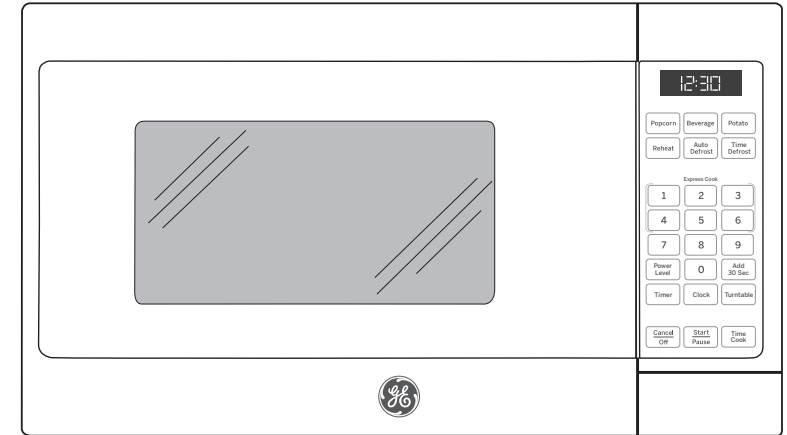

JEM3072DH/SH

GE® 0.7 Cu. Ft. Capacity Countertop Microwave Oven

FEATURES AND BENEFITS

0.7 cu. ft. capacity - 700 Watts (IEC-705 test procedure)

Optional hanging kit - Frees up counter space

Convenience cooking controls - Operating made quick and easy

Auto & time defrost - Defrosting time and power level are programmed automatically or manually for optimal results

Turntable - Rotates food throughout the cycle

Instant on controls - One-touch instant operation

Control lockout - Helps prevent accidental activation

Kitchen timer - Minute timer helps keep you on track

Cooking complete reminder - Know when your food is ready

Model JEM3072DHW - White

Model JEM3072DHBB - Black

Model JEM3072SHSS - Stainless Steel

For answers to your Monogram, GE Café™ Series, GE Profile™ Series or GE Appliances product questions, visit our website at geappliances.com or call GE Answer Center® Service, 800.626.2000.

Specification Revised 8/16