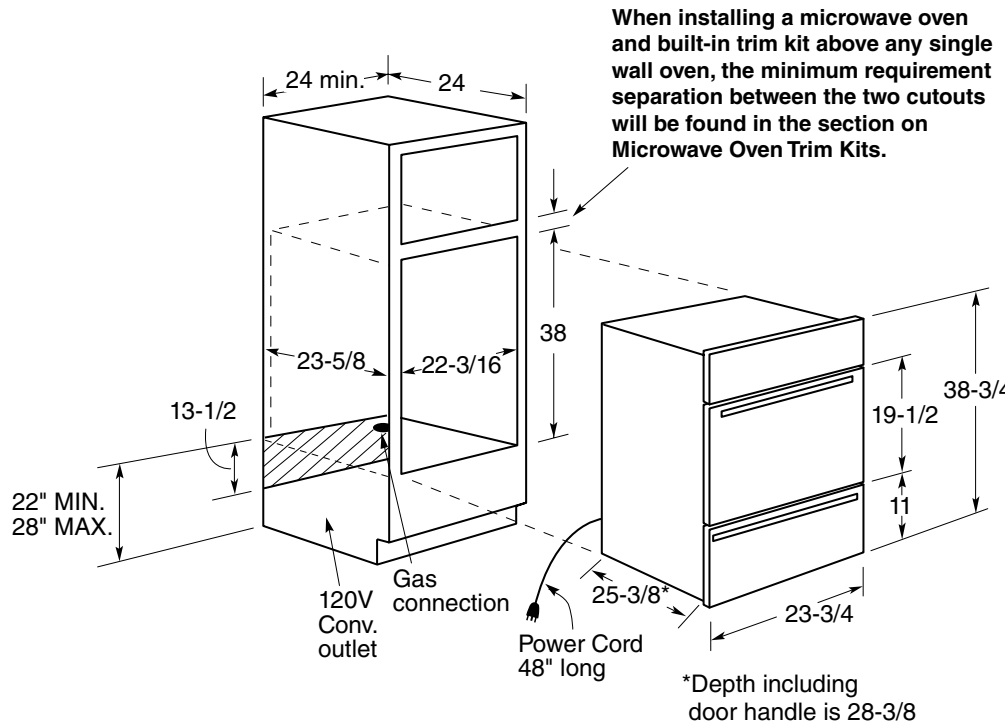

### Dimensions and Installation Information (in inches)

Built-In Gas Ovens  
Dimensions (in inches)

**Installation Information:** Before installing, consult installation instructions packed with product for current dimensional data.

**Electrical Rating:** 120V, 60Hz, 5A

**Note:** Cabinets installed adjacent to wall ovens must have an adhesion spec of at least 194° temperature rating.

For answers to your Monogram® or GE® appliance questions, visit our website at [geappliances.com](http://geappliances.com) or call GE Answer Center® service, 800.626.2000.