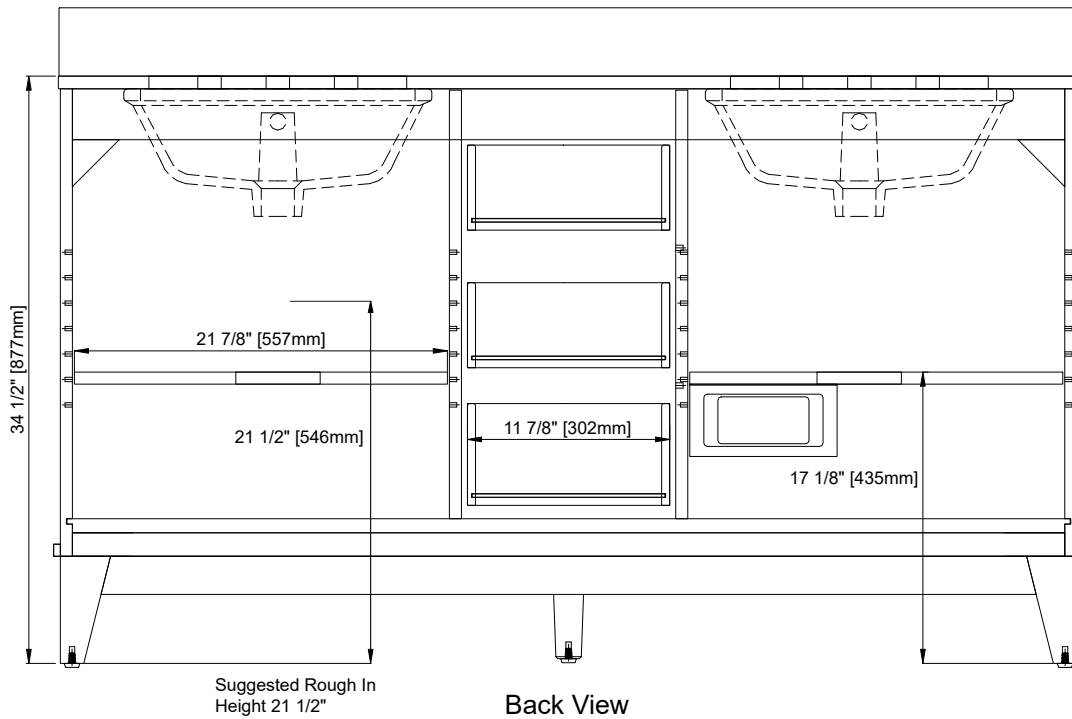

60" Double Vanity

N525-V60D-SBL
N525-V60D-BW
N525-V60D-KNO

Features and Materials

Solids: Poplar
Veneer: (KNO) Engineered Wood
Panels: MDF + Plywood
Number of Doors: Four
Number of Drawers: Three
USB/Power Component: Yes (ETL5011080)
Cord Length: 6'6"
Installation: Freestanding
Assembly Required: Attach the top with sink to the cabinet
Hardware Material and Finish: Zinc Alloy (BW), Champagne Brass; (SBL), Satin Nickel
European Soft Close Hinges
Full Extensions, Soft Close Glides
Adjustable levelers
Sink Top Included: Yes
Sink Top Material: Glossy White Composite
Number of Basins: One
Faucet: 8" Widespread, not included
Basin Overflow: Yes, facing front
Fits Drain Hole Size: 1-3/8"

Overall Dimensions

Width: 60"
Depth: 19"
Height: 38-1/2"
includes 4" Backsplash

ASME A112.19.2-2018/CSA B45.1-18

SINK MODEL: F2014B
CUPC FILE NO: 14592

Version: 202512

60" Double Vanity

N525-V60D-SBL
 N525-V60D-BW
 N525-V60D-KNO

Top View

Pull

Front View

All dimensions are nominal

60" Double Vanity

N525-V60D-SBL
N525-V60D-BW

All dimensions are nominal