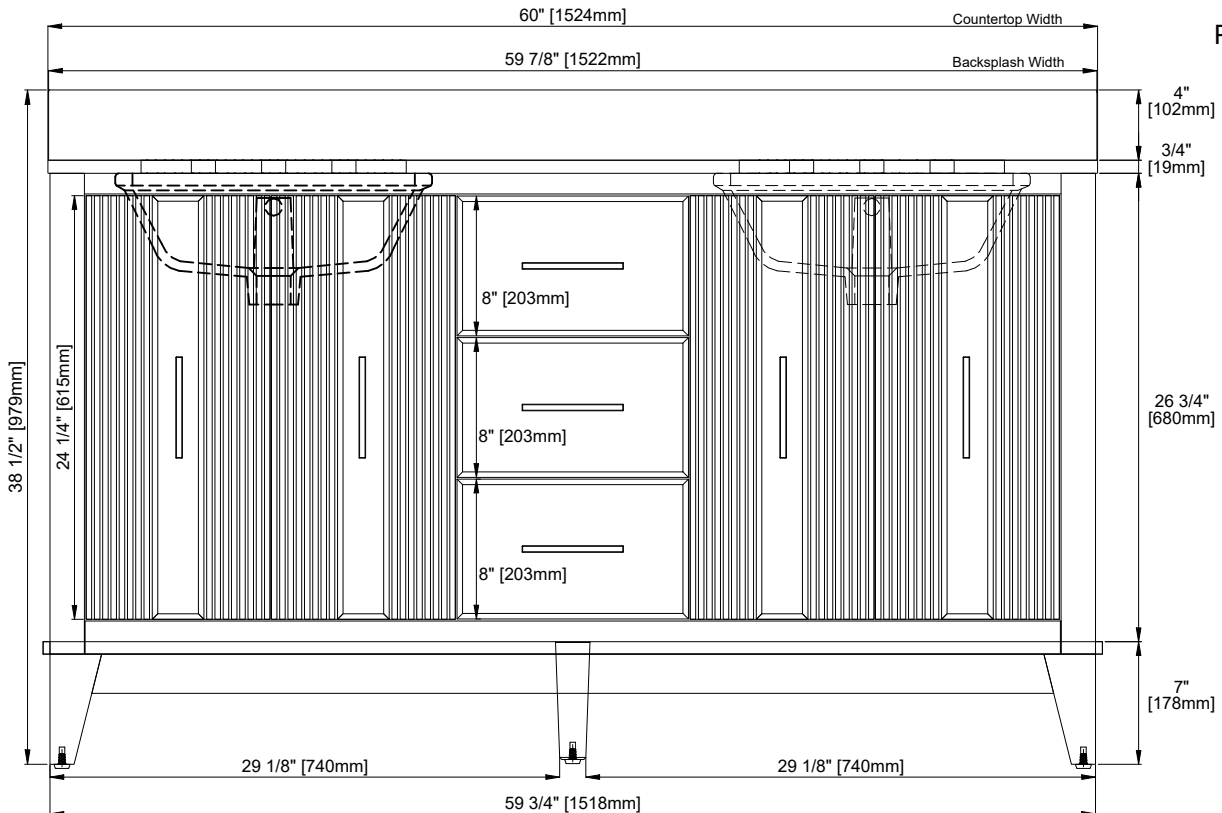

60" Double Vanity

N525-V60D-SBL
N525-V60D-BW
N525-V60D-KNO

Features and Materials

Solids: Poplar
Veneer: (KNO) Engineered Wood
Panels: MDF + Plywood
Number of Doors: Four
Number of Drawers: Three
USB/Power Component: Yes (ETL5011080)
Cord Length: 6'6"
Installation: Freestanding
Assembly Required: Attach the top with sink to the cabinet
Hardware Material and Finish: Zinc Alloy (BW), Champagne Brass; (SBL), Satin Nickel
European Soft Close Hinges
Full Extensions, Soft Close Glides
Adjustable levelers
Sink Top Included: Yes
Sink Top Material: Glossy White Composite
Number of Basins: One
Faucet: 8" Widespread, not included
Basin Overflow: Yes, facing front
Fits Drain Hole Size: 1-3/8"

Overall Dimensions

Width: 60"
Depth: 19"
Height: 38-1/2"
includes 4" Backsplash

ASME A112.19.2-2018/CSA B45.1-18

SINK MODEL: F2014B
CUPC FILE NO: 14592

Version: 202512

60" Double Vanity

N525-V60D-SBL
 N525-V60D-BW
 N525-V60D-KNO

Top View

Pull

Front View

All dimensions are nominal

60" Double Vanity

N525-V60D-SBL
N525-V60D-BW

All dimensions are nominal