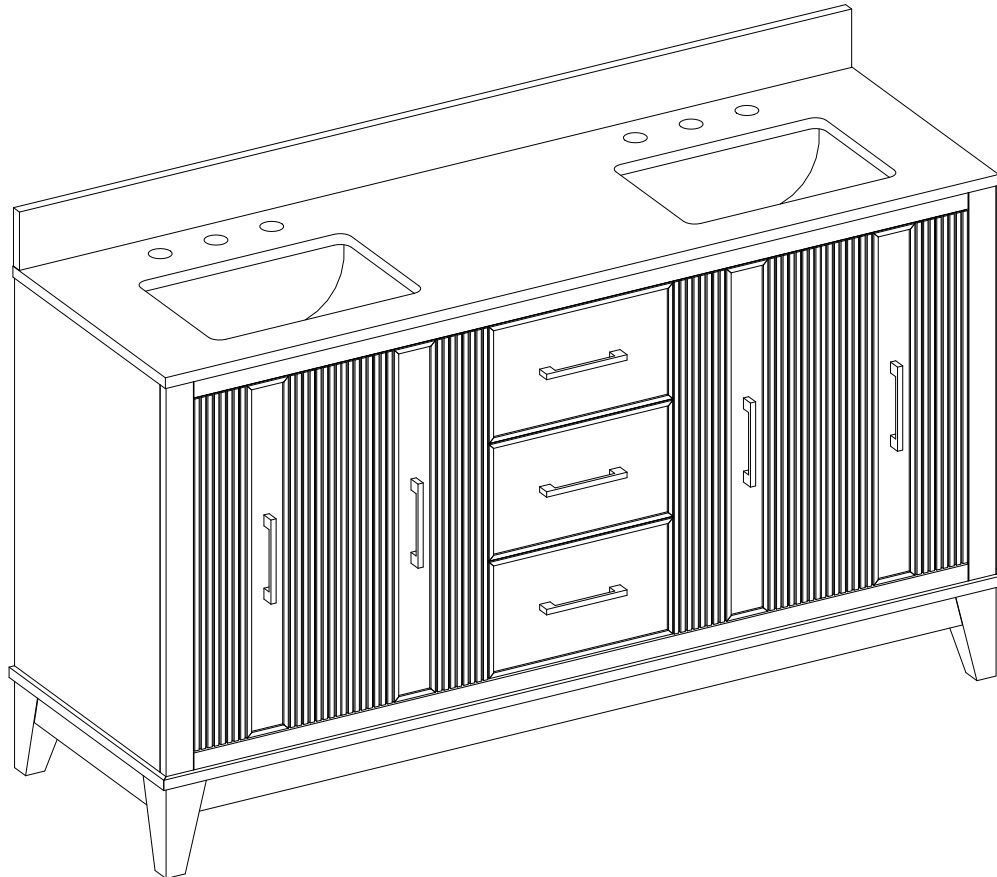

60" Double Vanity

N525-V60D-SBL
N525-V60D-BW
N525-V60D-KNO

Features and Materials

Solids: Poplar
Veneer: (KNO) Engineered Wood
Panels: MDF + Plywood
Number of Doors: Four
Number of Drawers: Three
USB/Power Component: Yes (ETL5011080)
Cord Length: 6'6"
Installation: Freestanding
Assembly Required: Attach the top with sink to the cabinet
Hardware Material and Finish: Zinc Alloy (BW), Champagne Brass; (SBL), Satin Nickel
European Soft Close Hinges
Full Extensions, Soft Close Glides
Adjustable levelers
Sink Top Included: Yes
Sink Top Material: Glossy White Composite
Number of Basins: One
Faucet: 8" Widespread, not included
Basin Overflow: Yes, facing front
Fits Drain Hole Size: 1-3/8"

Overall Dimensions

Width: 60"
Depth: 19"
Height: 38-1/2"
includes 4" Backsplash

ASME A112.19.2-2018/CSA B45.1-18

SINK MODEL: F2014B
CUPC FILE NO: 14592

Version: 202512

60" Double Vanity

N525-V60D-SBL
 N525-V60D-BW
 N525-V60D-KNO

Top View

Pull

Front View

All dimensions are nominal

60" Double Vanity

N525-V60D-SBL
N525-V60D-BW

All dimensions are nominal