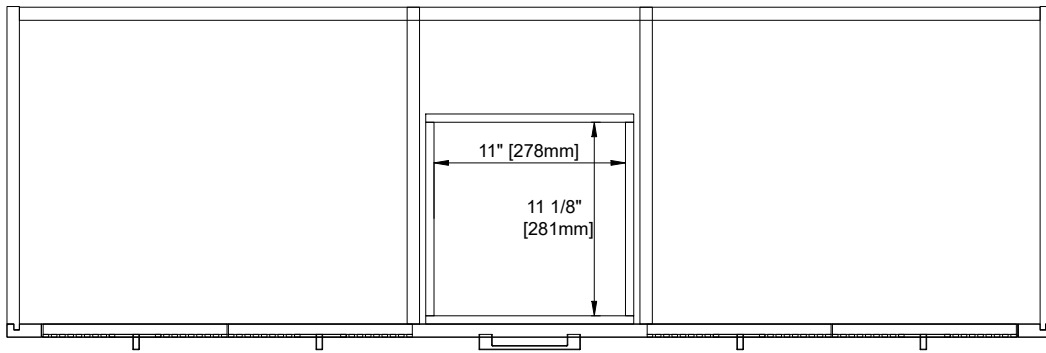

60" Double Vanity

N525-V60D-SBL
N525-V60D-BW
N525-V60D-KNO

Features and Materials

Solids: Poplar
Veneer: (KNO) Engineered Wood
Panels: MDF + Plywood
Number of Doors: Four
Number of Drawers: Three
USB/Power Component: Yes (ETL5011080)
Cord Length: 6'6"
Installation: Freestanding
Assembly Required: Attach the top with sink to the cabinet
Hardware Material and Finish: Zinc Alloy (BW), Champagne Brass; (SBL), Satin Nickel
European Soft Close Hinges
Full Extensions, Soft Close Glides
Adjustable levelers
Sink Top Included: Yes
Sink Top Material: Glossy White Composite
Number of Basins: One
Faucet: 8" Widespread, not included
Basin Overflow: Yes, facing front
Fits Drain Hole Size: 1-3/8"

Overall Dimensions

Width: 60"
Depth: 19"
Height: 38-1/2"
includes 4" Backsplash

ASME A112.19.2-2018/CSA B45.1-18

SINK MODEL: F2014B
CUPC FILE NO: 14592

Version: 202512

60" Double Vanity

N525-V60D-SBL
 N525-V60D-BW
 N525-V60D-KNO

Top View

Pull

Front View

All dimensions are nominal

60" Double Vanity

N525-V60D-SBL
N525-V60D-BW

All dimensions are nominal