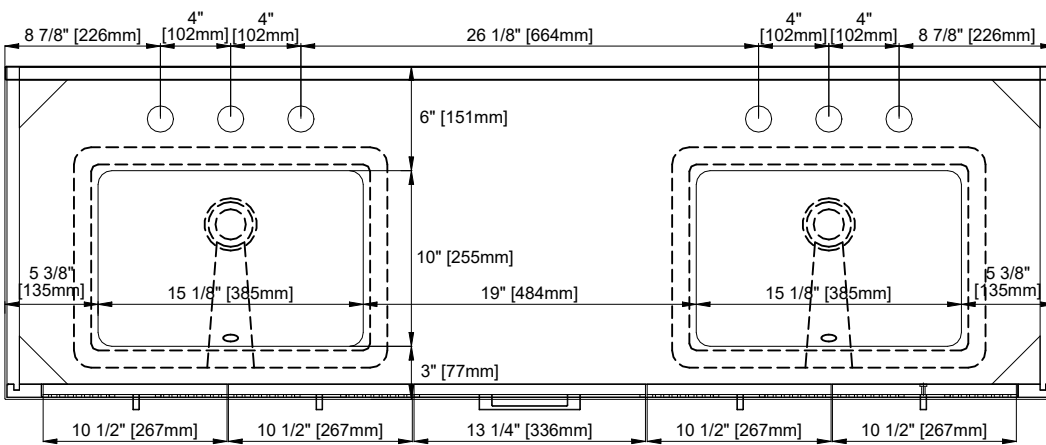

60" Double Vanity

N525-V60D-SBL
N525-V60D-BW
N525-V60D-KNO

Features and Materials

Solids: Poplar
Veneer: (KNO) Engineered Wood
Panels: MDF + Plywood
Number of Doors: Four
Number of Drawers: Three
USB/Power Component: Yes (ETL5011080)
Cord Length: 6'6"
Installation: Freestanding
Assembly Required: Attach the top with sink to the cabinet
Hardware Material and Finish: Zinc Alloy (BW), Champagne Brass; (SBL), Satin Nickel
European Soft Close Hinges
Full Extensions, Soft Close Glides
Adjustable levelers
Sink Top Included: Yes
Sink Top Material: Glossy White Composite
Number of Basins: One
Faucet: 8" Widespread, not included
Basin Overflow: Yes, facing front
Fits Drain Hole Size: 1-3/8"

Overall Dimensions

Width: 60"
Depth: 19"
Height: 38-1/2"
includes 4" Backsplash

ASME A112.19.2-2018/CSA B45.1-18

SINK MODEL: F2014B
CUPC FILE NO: 14592

Version: 202512

60" Double Vanity

N525-V60D-SBL
 N525-V60D-BW
 N525-V60D-KNO

Top View

Pull

Front View

All dimensions are nominal

60" Double Vanity

N525-V60D-SBL
N525-V60D-BW

All dimensions are nominal