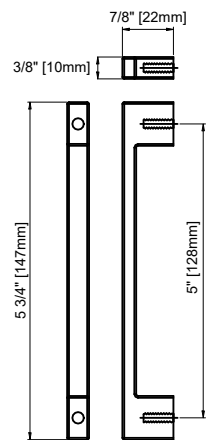

60" Double Vanity

N525-V60D-SBL
N525-V60D-BW
N525-V60D-KNO

Features and Materials

Solids: Poplar
Veneer: (KNO) Engineered Wood
Panels: MDF + Plywood
Number of Doors: Four
Number of Drawers: Three
USB/Power Component: Yes (ETL5011080)
Cord Length: 6'6"
Installation: Freestanding
Assembly Required: Attach the top with sink to the cabinet
Hardware Material and Finish: Zinc Alloy (BW), Champagne Brass; (SBL), Satin Nickel
European Soft Close Hinges
Full Extensions, Soft Close Glides
Adjustable levelers
Sink Top Included: Yes
Sink Top Material: Glossy White Composite
Number of Basins: One
Faucet: 8" Widespread, not included
Basin Overflow: Yes, facing front
Fits Drain Hole Size: 1-3/8"

Overall Dimensions

Width: 60"
Depth: 19"
Height: 38-1/2"
includes 4" Backsplash

ASME A112.19.2-2018/CSA B45.1-18

SINK MODEL: F2014B
CUPC FILE NO: 14592

Version: 202512

60" Double Vanity

N525-V60D-SBL
 N525-V60D-BW
 N525-V60D-KNO

Top View

Pull

Front View

All dimensions are nominal

60" Double Vanity

N525-V60D-SBL
N525-V60D-BW

All dimensions are nominal