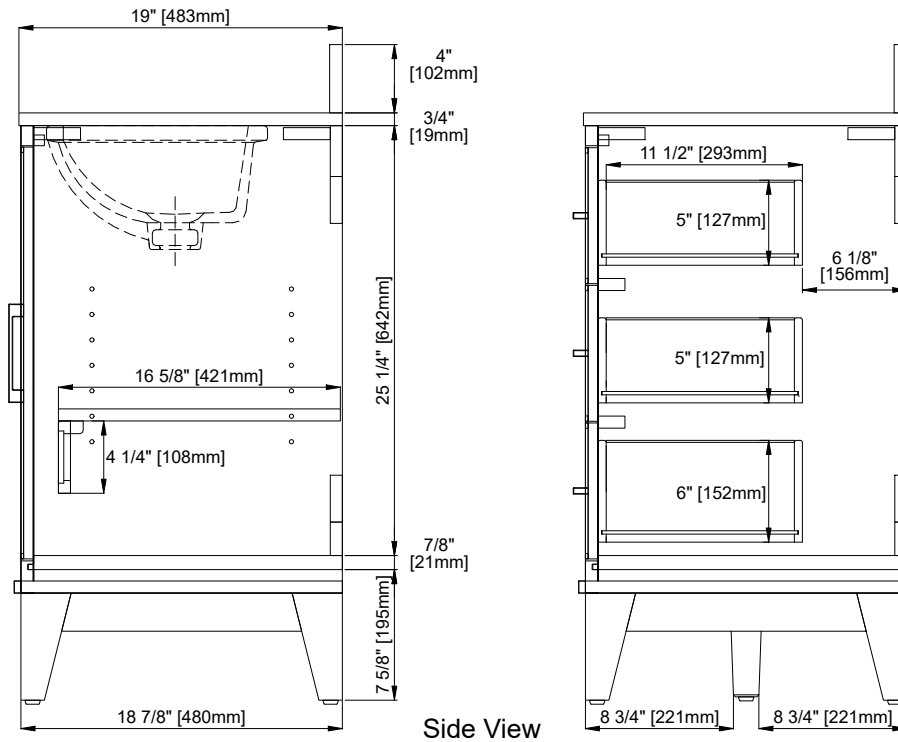

60" Double Vanity

N525-V60D-SBL
N525-V60D-BW
N525-V60D-KNO

Features and Materials

Solids: Poplar
Veneer: (KNO) Engineered Wood
Panels: MDF + Plywood
Number of Doors: Four
Number of Drawers: Three
USB/Power Component: Yes (ETL5011080)
Cord Length: 6'6"
Installation: Freestanding
Assembly Required: Attach the top with sink to the cabinet
Hardware Material and Finish: Zinc Alloy (BW), Champagne Brass; (SBL), Satin Nickel
European Soft Close Hinges
Full Extensions, Soft Close Glides
Adjustable levelers
Sink Top Included: Yes
Sink Top Material: Glossy White Composite
Number of Basins: One
Faucet: 8" Widespread, not included
Basin Overflow: Yes, facing front
Fits Drain Hole Size: 1-3/8"

Overall Dimensions

Width: 60"
Depth: 19"
Height: 38-1/2"
includes 4" Backsplash

ASME A112.19.2-2018/CSA B45.1-18

SINK MODEL: F2014B
CUPC FILE NO: 14592

Version: 202512

60" Double Vanity

N525-V60D-SBL
 N525-V60D-BW
 N525-V60D-KNO

Top View

Pull

Front View

All dimensions are nominal

60" Double Vanity

N525-V60D-SBL
N525-V60D-BW

All dimensions are nominal