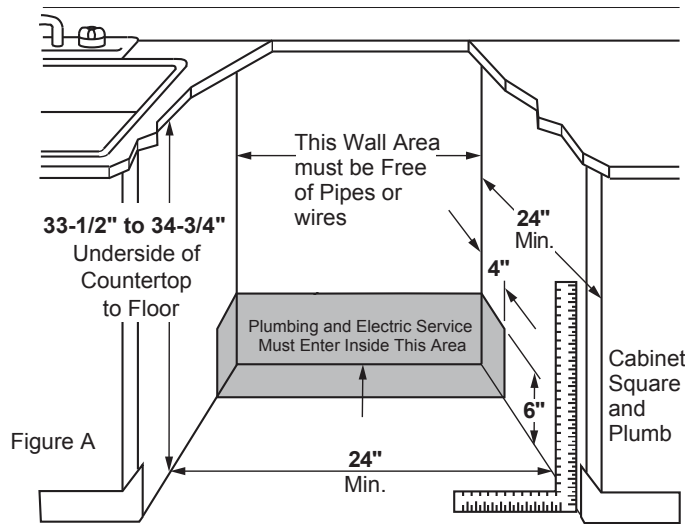

GDT550PGR/PMR/PYR

GE® Plastic Interior Dishwasher with Top Controls

DIMENSIONS AND INSTALLATION INFORMATION (IN INCHES)

ELECTRICAL RATING

Voltage AC.....	120
Hertz.....	60
Total connected load amperage.....	7.1
Calrod® heater watts	415/800

For use on adequately wired 120-volt, 15-amp circuit having 2-wire service with a separate ground wire. This appliance must be grounded for safe operation.

INSTALLATION INFORMATION: Before installing, consult installation instructions packed with product for current dimensional data.