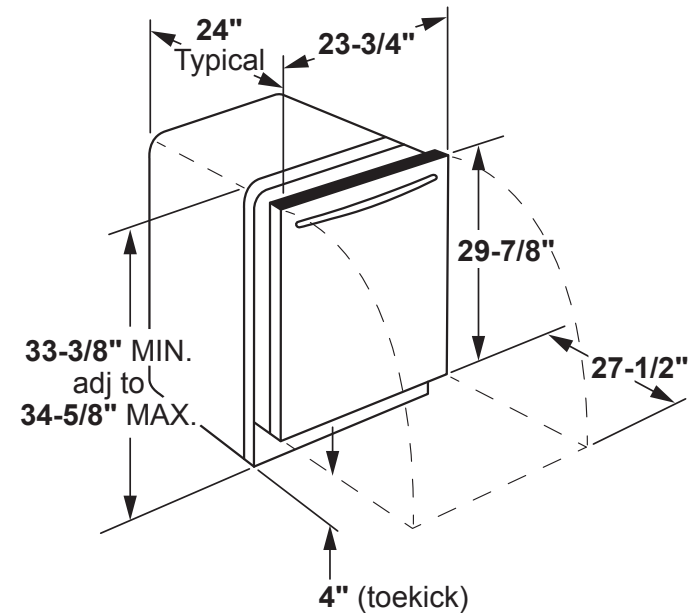

PDT715SBN/SFN/SMN/SYN

GE Profile™ Series Stainless Steel Interior Dishwasher with Hidden Controls

DIMENSIONS AND INSTALLATION INFORMATION (IN INCHES)

ELECTRICAL RATING

Voltage AC.....	120
Hertz.....	60
Total connected load amperage.....	6.6
Calrod® heater watts max.....	800/500

For use on adequately wired 120-volt, 15-amp circuit having 2-wire service with a separate ground wire. This appliance must be grounded for safe operation.

INSTALLATION INFORMATION: Before installing, consult installation instructions packed with product for current dimensional data.