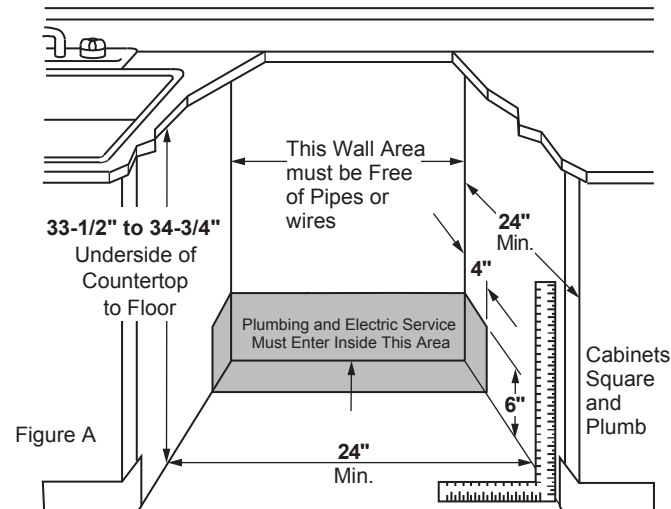

PDT715SBN/SFN/SMN/SYN

GE Profile™ Series Stainless Steel Interior Dishwasher with Hidden Controls

DIMENSIONS AND INSTALLATION INFORMATION (IN INCHES)

ELECTRICAL RATING

Voltage AC.....	120
Hertz.....	60
Total connected load amperage.....	6.6
Calrod® heater watts max.....	800/500

For use on adequately wired 120-volt, 15-amp circuit having 2-wire service with a separate ground wire. This appliance must be grounded for safe operation.

INSTALLATION INFORMATION: Before installing, consult installation instructions packed with product for current dimensional data.