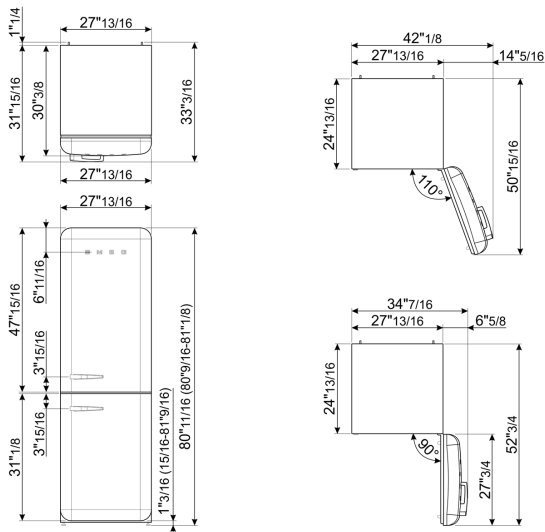

## Logistic Information

Width	27 13/16 "
Height	80 11/16 "
Depth without handle	30 3/8 "
Net weight	254 lbs

## Product dimension drawing