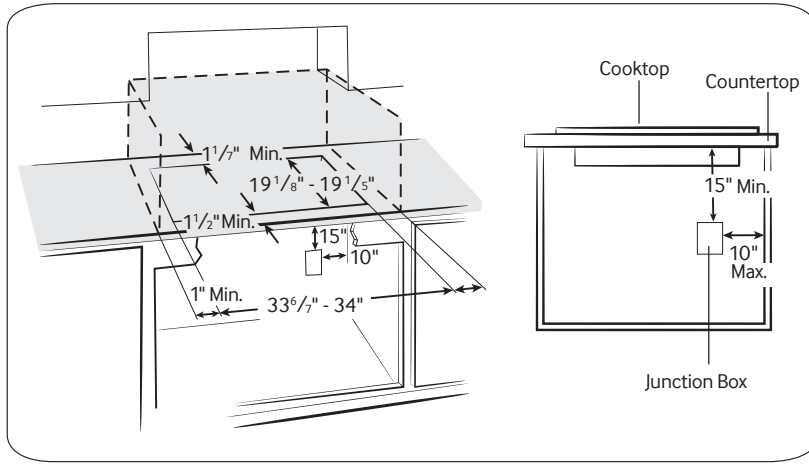

SYNC ELEMENTS

- Control two elements at the same time when using a large pot or griddle across two elements.

SAMSUNG

NZ36K7570RS

36" Electric Cooktop

Installing Your Cooktop

Can be installed over a single oven.

Warranty

One (1) Year All Parts and Labor

Five (5) Years Parts Warranty for Glass Cooktop and Radiant Heater

Product Dimensions & Weight (WxHxD)

Outside (Max) Cooktop Dimensions:

36" x 5 1/10" x 21 1/4"

Cooktop Cut-Out Dimensions: