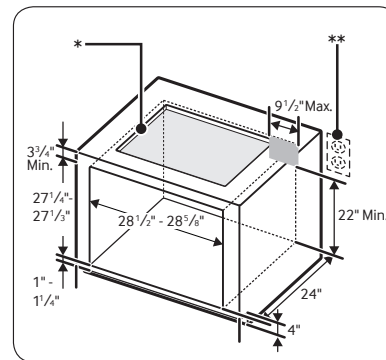

33 6/7" x 5 1/10" x 19 1/8"

Weight: 41.2 lbs.

Shipping Dimensions & Weight (WxHxD)

Dimensions:

40 3/16" x 9 1/16" x 25 1/16"

Weight: 51.8 lbs.

Color

Stainless Steel

Cut-Out Dimensions of Countertop

* See built-in oven installation for complete installation instructions. See label on top of approved built-in oven models.

** Refer to installation manual of oven.

SAMSUNG