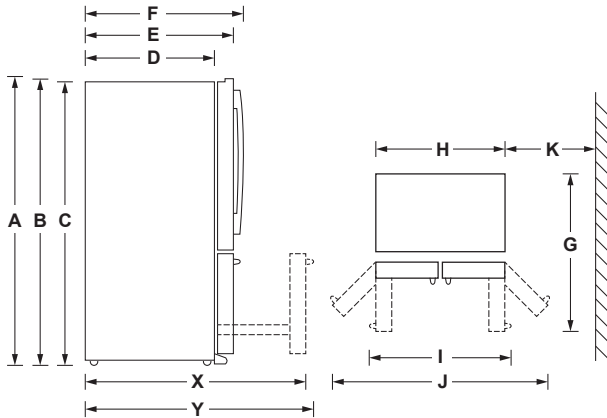

## WEIGHTS & DIMENSIONS

Overall depth	36-1/4 in.
Overall height	69-7/8 in.
Overall width	35-3/4 in.
Case depth without door	29-3/8 in.
Depth with door open 90°	48-3/8 in.
Depth without handle	35-1/4 in.
Height to top of case	69 in.
Width with door open 90° including handle	44-3/4 in.
Approximate shipping weight	423 lb.
Net weight	388 lb.

## DIMENSIONS

Height to top of door (in.) A	70-1/2
Height to top of hinge (in.) B	69-7/8
Height to top of case (in.) C	69
Case depth without door (in.) D**	29-3/8
Case depth less door handle (in.) E**	35-1/4*
Case depth with door handle (in.) F**	36-1/4
Depth with fresh food door open 90° (in.) G**	48-3/8
Width (in.) H	35-3/4
Width with door open 90° with door handle (in.) I	44-3/4
Width with doors open fully (in.) J	61-5/8
Min distance between side of case and wall, in either direction, to allow doors to open fully (in.) K	13-1/8
Depth with FZ door completely open (w/o handle) (in.) X	51
Depth with FZ door completely open (w/ handle) (in.) Y	53-1/2