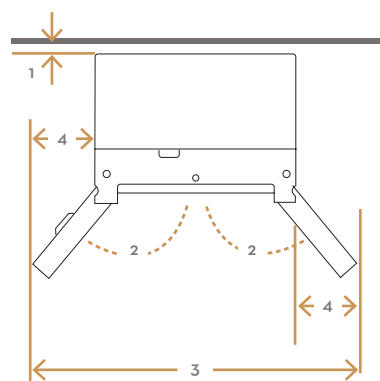

dacor 36-INCH COUNTER DEPTH FRENCH DOOR REFRIGERATOR

APPLIANCE DIMENSIONS

A (HEIGHT)	70" (1777MM)
B (WIDTH)	35 3/4" (908MM)
C (DEPTH)	29 1/4" (742MM)

DIMENSIONS

1	2" (50MM)
2	135°
3	64" (1624MM)
4	14 1/8" (358MM)
5	35 3/4" (908MM)
6	24" (610MM)
7	2 1/2" (64MM)
8	1 3/4" (45.4MM)
9	43 1/8" (1095.5MM)
10	45" (1143MM)