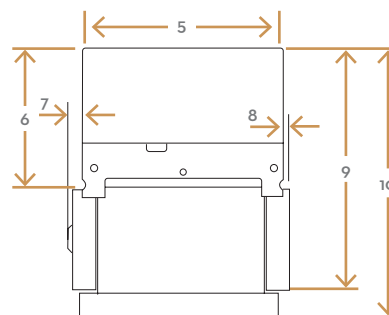

dacor 36-INCH COUNTER DEPTH FRENCH DOOR REFRIGERATOR

APPLIANCE DIMENSIONS

A (HEIGHT)	70" (1777MM)
B (WIDTH)	35 3/4" (908MM)
C (DEPTH)	29 1/4" (742MM)

DIMENSIONS

1	2" (50MM)
2	135°
3	64" (1624MM)
4	14 1/8" (358MM)
5	35 3/4" (908MM)
6	24" (610MM)
7	2 1/2" (64MM)
8	1 3/4" (45.4MM)
9	43 1/8" (1095.5MM)
10	45" (1143MM)