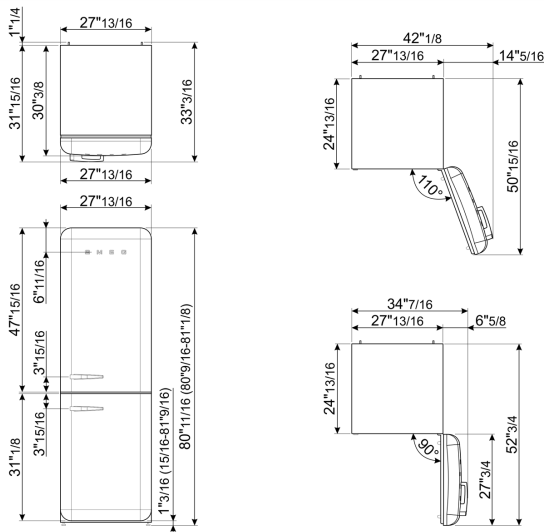

## Logistic Information

Width	27 13/16 "
Height	80 11/16 "
Depth without handle	30 3/8 "
Net weight	254 lbs

## Product dimension drawing