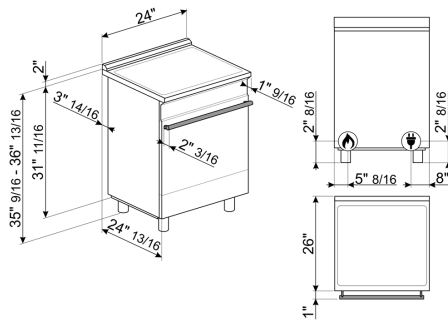

## Logistic Information

Width 23 15/16 "  
 Depth 26 "  
 Height 35 9/16 "  
 Net weight 156 lbs

## Product dimension drawing

## Product installation drawing

A	24"	610 mm
B	25"	630 mm
C <sup>1</sup>	see user manual	
D <sup>1</sup>	see user manual	
G <sup>2</sup>	24"	610 mm
I <sup>3</sup>	18"	457 mm
L	see user manual	
M <sup>4</sup>	13"	330 mm
P <sup>4</sup>	13"	330 mm