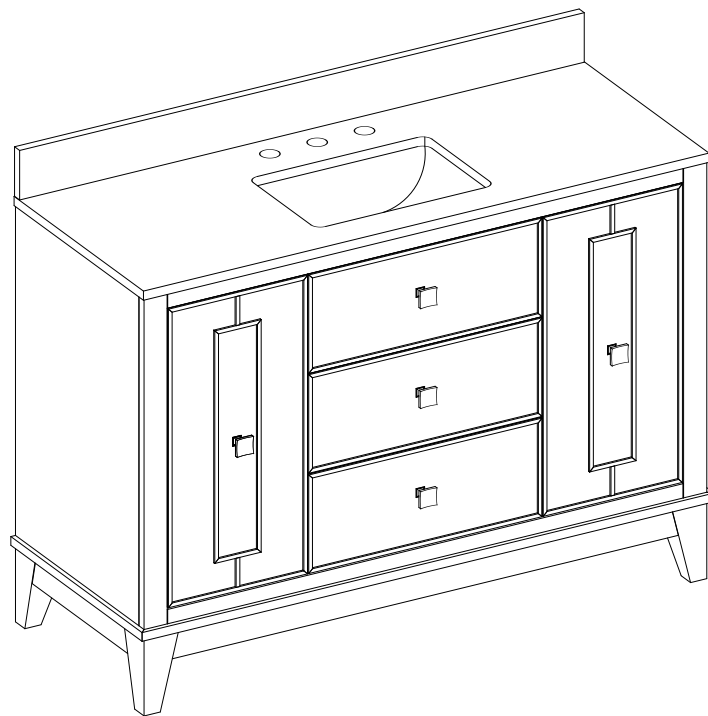

48" SINGLE VANITY

N253-V48-WLD
N253-V48-SBL
N253-V48-BW

Visit Website for Warranty Information
venadesignsco.com

Features and Materials

Solids: Yellow Poplar
Veneers: (WLD) Engineered Oak
Panels: MDF
Number of Doors: Two
Number of Drawers: Three
USB/Power Component: Yes (ETL5011080)
Cord Length: 6'6"
European Soft Close Hinges
Full Extension, Soft Close Glides
Installation: Floor Standing
Assembly Required: Attach the top with sink to the cabinet
Hardware Material and Finish: Zinc Alloy
(WLD,BW) Champagne Brass, (SBL) Satin Nickel
Adjustable levelers
Sink Top Included: Yes
Sink Top Material : Glossy White Composite
Number of Basins: One
Faucet: 8" Widespread, not included
Basin Overflow: Yes, facing front
Fits Drain Hole Size: 1-3/8"

Overall Dimensions

Width:48"
Depth:19"
Height: 38-1/2"

ASME A112.19.2-2018/CSA B45.1-18

SINK MODEL: F2014B
CUPC FILE NO: 14592

Version: 202505

48" SINGLE VANITY

N253-V48-WLD
 N253-V48-SBL
 N253-V48-BW

Visit Website for Warranty Information
venadesignsco.com

Side View

Back View

All dimensions are nominal
 3/3

Version: 202505