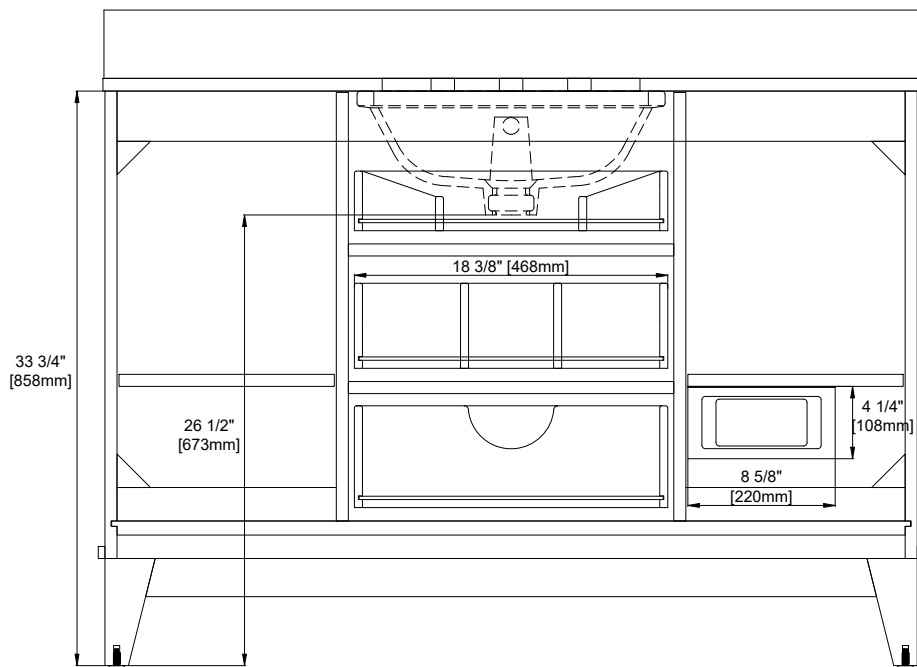

48" SINGLE VANITY

N253-V48-WLD
N253-V48-SBL
N253-V48-BW

Visit Website for Warranty Information
venadesignsco.com

Features and Materials

Solids: Yellow Poplar
Veneers: (WLD) Engineered Oak
Panels: MDF
Number of Doors: Two
Number of Drawers: Three
USB/Power Component: Yes (ETL5011080)
Cord Length: 6'6"
European Soft Close Hinges
Full Extension, Soft Close Glides
Installation: Floor Standing
Assembly Required: Attach the top with sink to the cabinet
Hardware Material and Finish: Zinc Alloy
(WLD,BW) Champagne Brass, (SBL) Satin Nickel
Adjustable levelers
Sink Top Included: Yes
Sink Top Material : Glossy White Composite
Number of Basins: One
Faucet: 8" Widespread, not included
Basin Overflow: Yes, facing front
Fits Drain Hole Size: 1-3/8"

Overall Dimensions

Width:48"
Depth:19"
Height: 38-1/2"

ASME A112.19.2-2018/CSA B45.1-18

SINK MODEL: F2014B
CUPC FILE NO: 14592

Version: 202505

48" SINGLE VANITY

N253-V48-WLD
 N253-V48-SBL
 N253-V48-BW

Visit Website for Warranty Information
venadesignsco.com

Side View

Back View

All dimensions are nominal
 3/3

Version: 202505