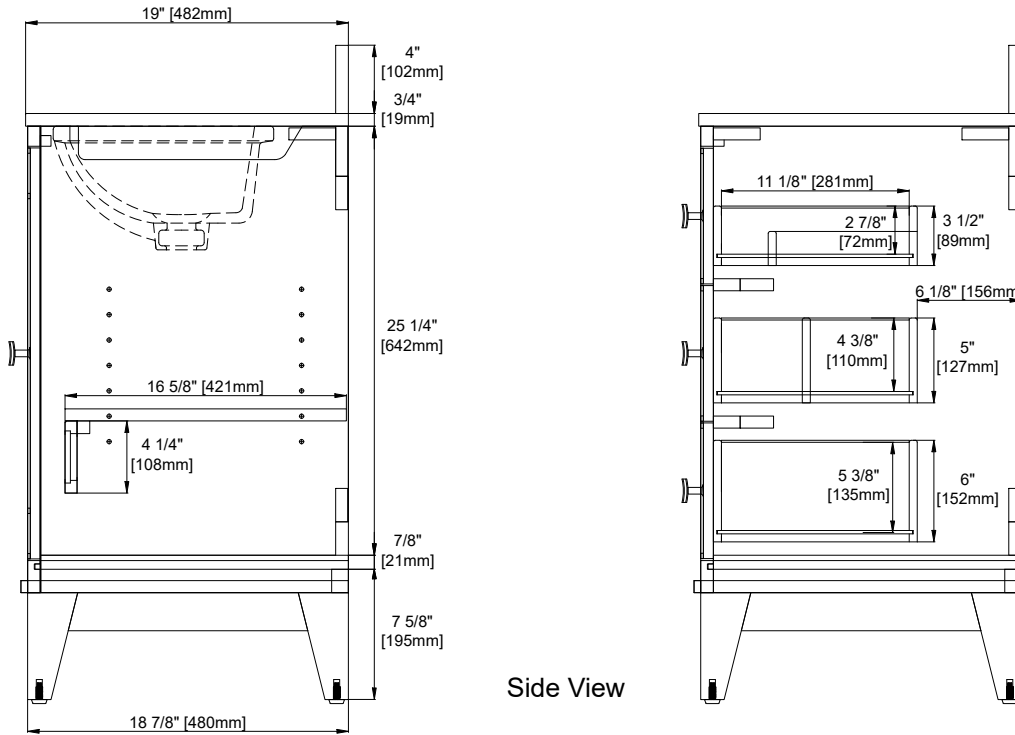

48" SINGLE VANITY

N253-V48-WLD
N253-V48-SBL
N253-V48-BW

Visit Website for Warranty Information
venadesignsco.com

Features and Materials

Solids: Yellow Poplar
Veneers: (WLD) Engineered Oak
Panels: MDF
Number of Doors: Two
Number of Drawers: Three
USB/Power Component: Yes (ETL5011080)
Cord Length: 6'6"
European Soft Close Hinges
Full Extension, Soft Close Glides
Installation: Floor Standing
Assembly Required: Attach the top with sink to the cabinet
Hardware Material and Finish: Zinc Alloy
(WLD,BW) Champagne Brass, (SBL) Satin Nickel
Adjustable levelers
Sink Top Included: Yes
Sink Top Material : Glossy White Composite
Number of Basins: One
Faucet: 8" Widespread, not included
Basin Overflow: Yes, facing front
Fits Drain Hole Size: 1-3/8"

Overall Dimensions

Width:48"
Depth:19"
Height: 38-1/2"

ASME A112.19.2-2018/CSA B45.1-18

SINK MODEL: F2014B
CUPC FILE NO: 14592

Version: 202505

48" SINGLE VANITY

N253-V48-WLD
 N253-V48-SBL
 N253-V48-BW

Visit Website for Warranty Information
venadesignsco.com

Side View

Back View

All dimensions are nominal
 3/3

Version: 202505