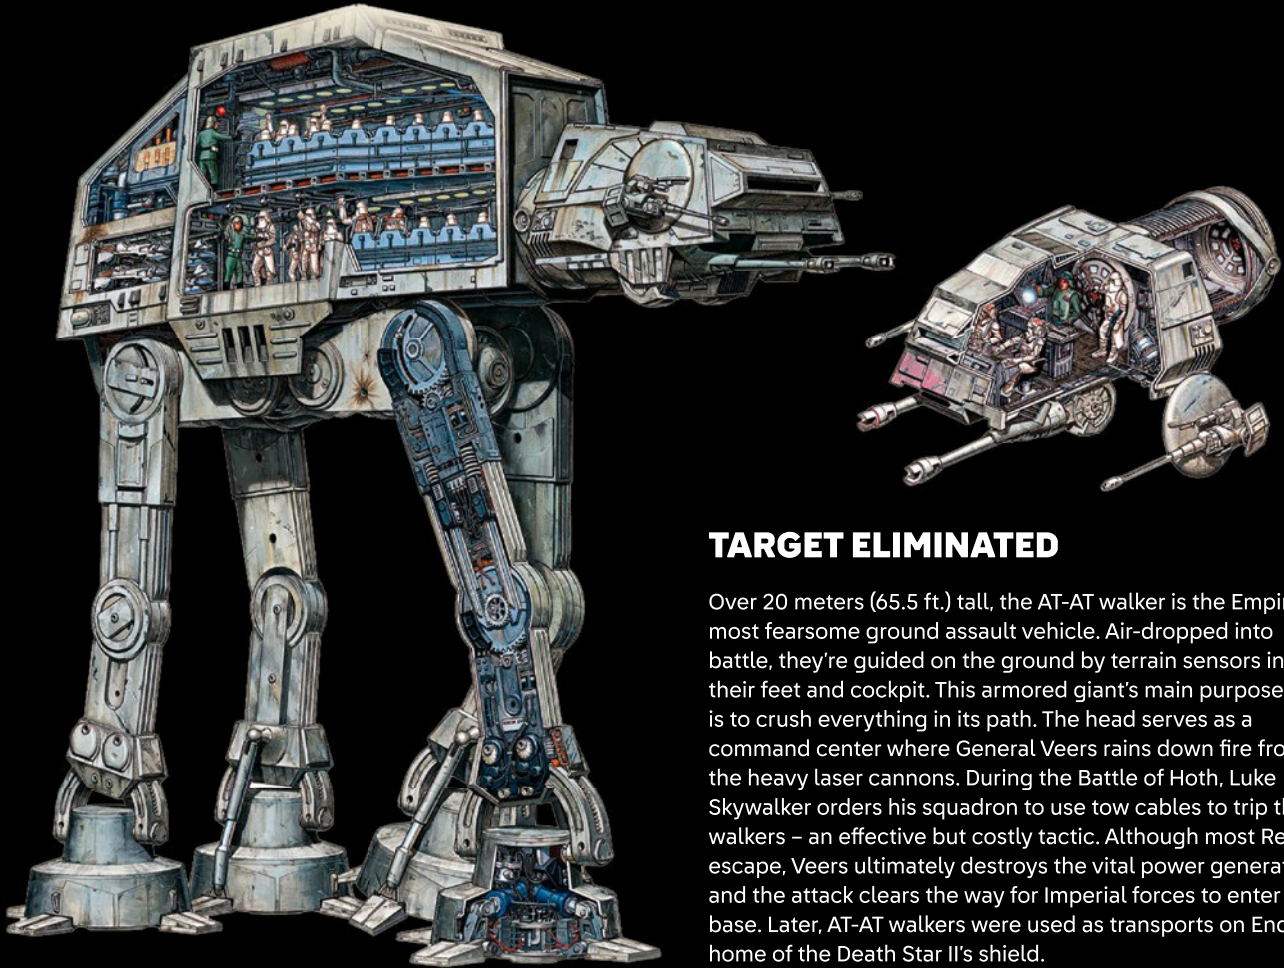

## UN VIAJE POR LA SENDA DEL RECUERDO DE HOTH

A pesar de que la galaxia *Star Wars*<sup>™</sup> está en constante expansión, nunca dejamos de sentir asombro cuando aparecen nuevos vehículos o naves espaciales en las películas o series. No obstante, algunos momentos de la trilogía original siguen siendo tan icónicos que podríamos recitar de memoria cada línea que se pronuncia en ellos, incluso si nos despertaran a las 2:00 a. m. Y, sin duda, la escena del ataque del Imperio a la base Echo es uno de esos inolvidables momentos. Este detalladísimo modelo del caminante AT-AT<sup>™</sup> de *El Imperio Contraataca*, ideal para exhibir en un escritorio, está diseñado con verdadera precisión para capturar su amenazadora presencia durante la batalla de Hoth.

## TARGET ELIMINATED

Over 20 meters (65.5 ft.) tall, the AT-AT walker is the Empire's most fearsome ground assault vehicle. Air-dropped into battle, they're guided on the ground by terrain sensors in their feet and cockpit. This armored giant's main purpose is to crush everything in its path. The head serves as a command center where General Veers rains down fire from the heavy laser cannons. During the Battle of Hoth, Luke Skywalker orders his squadron to use tow cables to trip the walkers – an effective but costly tactic. Although most Rebels escape, Veers ultimately destroys the vital power generator, and the attack clears the way for Imperial forces to enter the base. Later, AT-AT walkers were used as transports on Endor, home of the Death Star II's shield.