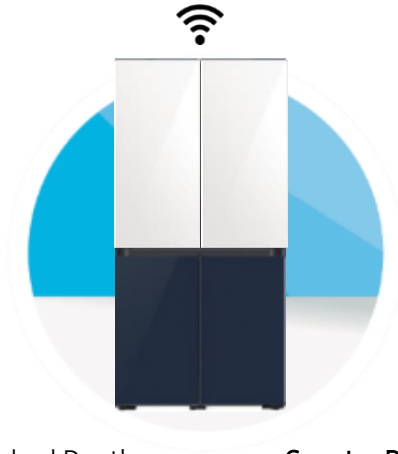

A modern kitchen with dark grey cabinetry, a copper bar island, and a city view through a window. The kitchen features a dark grey wall with a built-in shelf holding copper cookware and white dishes. A copper bar island with a built-in wine cooler is in the foreground. A large window with blinds offers a view of a city skyline. A unique, glowing, circular light fixture hangs from the ceiling.

SAMSUNG

BESPOKE INFORMATION GUIDE

BESPOKE Lineup

SAMSUNG

Standard Depth
RF29A9675

Counter Depth
RF23A9675

Bottom Mount
RB12A3006

Column Refrigerator or Freezer
RZ11T7474

MAP	\$3,799	\$3,899	\$1,599	\$1,299
Capacity	28.6 cu. ft.	22.5 cu. ft.	12 cu. ft.	11.4 cu. ft.
Dimensions	36 (w) x 73" (h) x 34" (d)	36 (w) x 73" (h) x 28 7/8" (d)	23 (w) x 73" (h) x 26 3/8" (d)	23 (w) x 73" (h) x 25 3/8" (d)
Organization	FlexZone™		-	-
Beverage Center	AutoFill Water Pitcher + Internal Water Dispenser		-	-
Dual Ice Maker with Ice Bites	6 lbs/day production; 9 lbs storage	6 lbs/day production; 6.8 lbs storage	-	-
Cooling System	Triple & Metal Cooling		All-Around Cooling	All-Around Cooling
Color Options	Black Matte, Navy Glass, Customizable Color Panels		Navy Glass, White Glass, Grey Glass Not customizable. Comes pre-installed.	Navy Glass, White Glass, Grey Glass Not customizable. Comes pre-installed.

Bespoke allows you to mix and match each configuration to create a setup for wider spaces. The choice is yours.

BESPOKE 4-Door Flex

SAMSUNG

Choose
Your Top
& Bottom
Colors

BESPOKE 4-Door Flex

SAMSUNG

Standard Depth: 29 cu. ft. Smart BESPOKE 4-Door Flex Refrigerator with Customizable Panel Colors