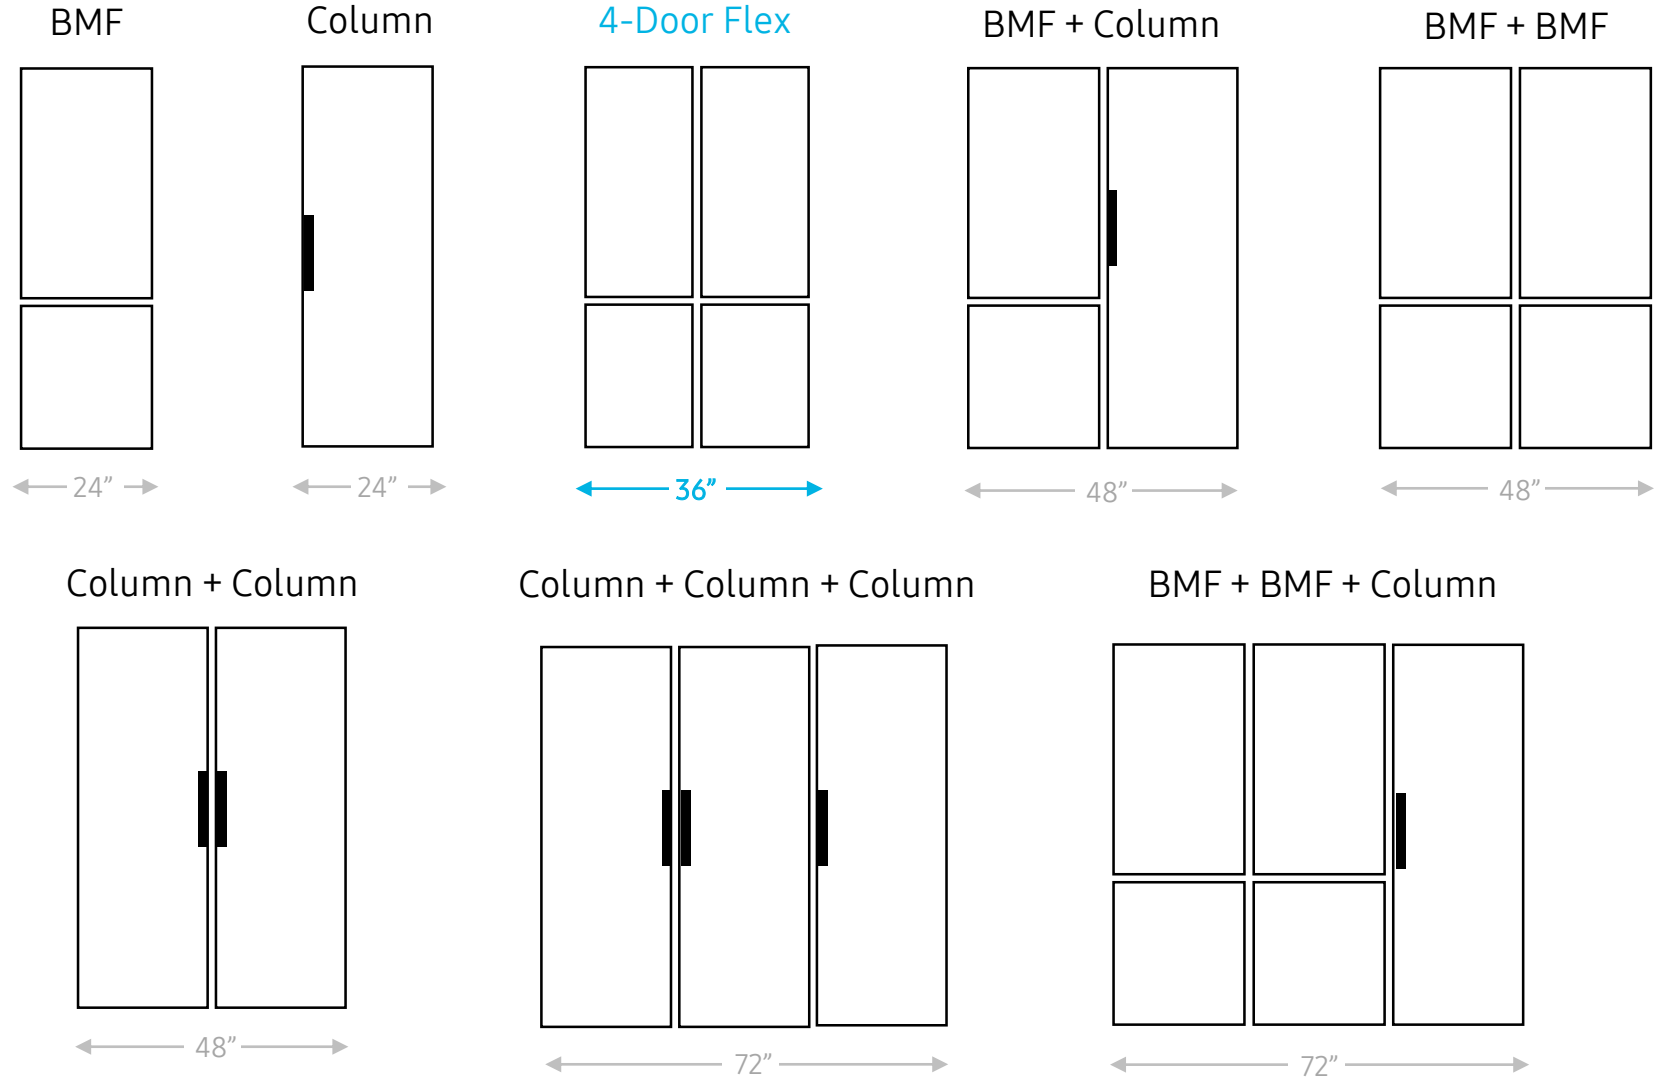

BESPOKE Configuration

SAMSUNG

Design your Bespoke experience
for various openings:

24" 36" 48" 72"

While customizing the panel colors and finishes will bring new excitement around our refrigerator category, it's important to point out that consumers have even more design flexibility than they might realize.

Bespoke allows you to mix and match each configuration to create a setup for wider spaces. The choice is yours.

BESPOKE 4-Door Flex

SAMSUNG

Choose
Your Top
& Bottom
Colors

BESPOKE 4-Door Flex

SAMSUNG

Standard Depth: 29 cu. ft. Smart BESPOKE 4-Door Flex Refrigerator with Customizable Panel Colors