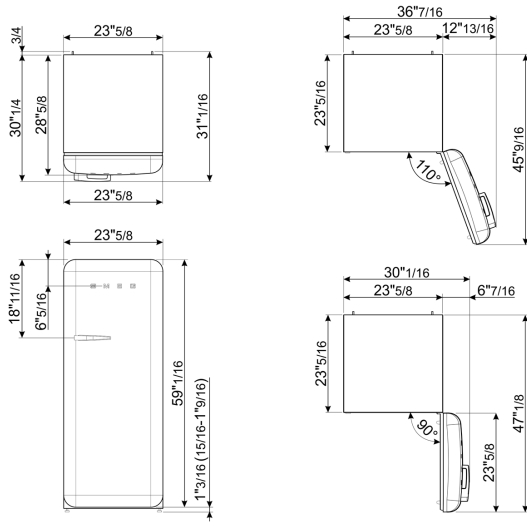

Refrigerator Inner Door

Number of adjustable door shelves	1
-----------------------------------	---

Other technical features

No. of compressors	1
Compressor type	Inverter

Performance / Energy Label

Freezer volume	0.92 cu. ft.
----------------	--------------

Width	23 11/16 "
Height	60 1/4 "
Depth without handle	28 11/16 "
Net weight	163 lbs

Product dimension drawing

Color option

FAB28URBL3
Color: Black
Hinge position: Right

FAB28URCR3
Color: Cream
Hinge position: Right