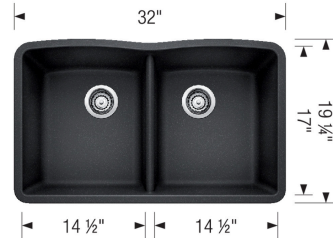

## Design and Planning Tips

- Min cabinet size: 36 in
- Bowl depth: 9,5 in ( 240.0 mm )

What is included:

Installation instructions

Cut-out template

Limited Lifetime Warranty

Undermount installation only

Minimum cabinet size: 36"

Cut-out Dimensions:

Cut-out Length: 17.25"

Cut-out Width: 30.5"

Cut-out Depth: 10.29"

Left Sink Bowl Dimensions:

Sink Bowl Length (left-to-right): 14.5"

Sink Bowl Width (front-to-back): 17"

Sink Bowl Depth: 9.5"

Right Sink Bowl Dimensions:

Sink Bowl Length (left-to-right): 14.5"

Sink Bowl Width (front-to-back): 17"

Sink Bowl Depth: 9.5"

Drain hole compatible with 3.5" strainers or waste flanges

Codes/Standards: CSA B45.8-18/IAPMO Z403-2018