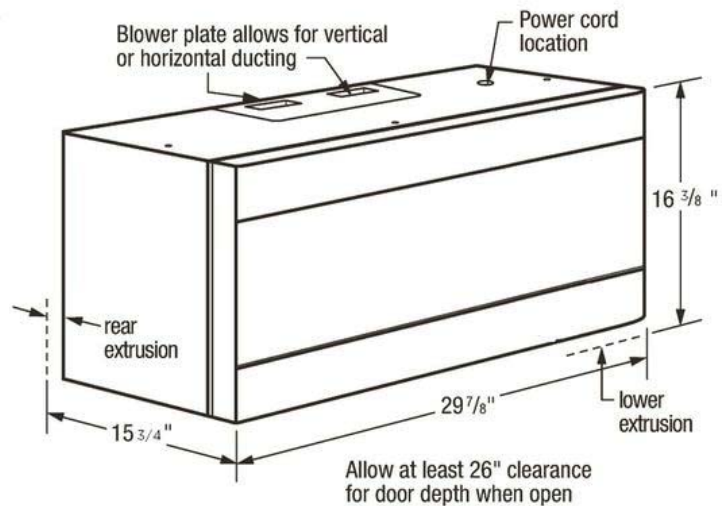

†When installing beneath smooth, flat cabinets, refer to cabinet template for detailed power cord clearance instructions

*Can NOT be installed in island or peninsula cabinet arrangements

**If cabinet depth (including doors) is deeper than 13", unit MUST be spaced out from rear wall using adequate materials (supporting 150 lbs.) to allow proper top vent air exhaust/intake