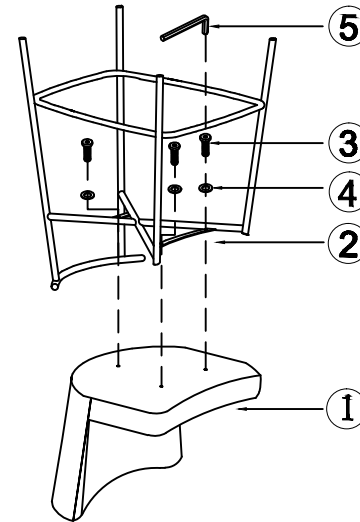

PARTS AND HARDWARE.

1 SEAT x 1PC

2 LEG x 1PC

3 BOLT (M6-15MM) x 3PCS

4 FLAT WASHER
(M6*16*1.2MM) x3PCS

5 ALLEN KEY M4 x 1PC

NOTES.

Thank you for purchasing this quality product! Be sure to check all packing material carefully for small parts that may have come loose inside the carton during shipping.

CAUTION: The item is heavy, assembly should be performed by two people.

STEP 1.