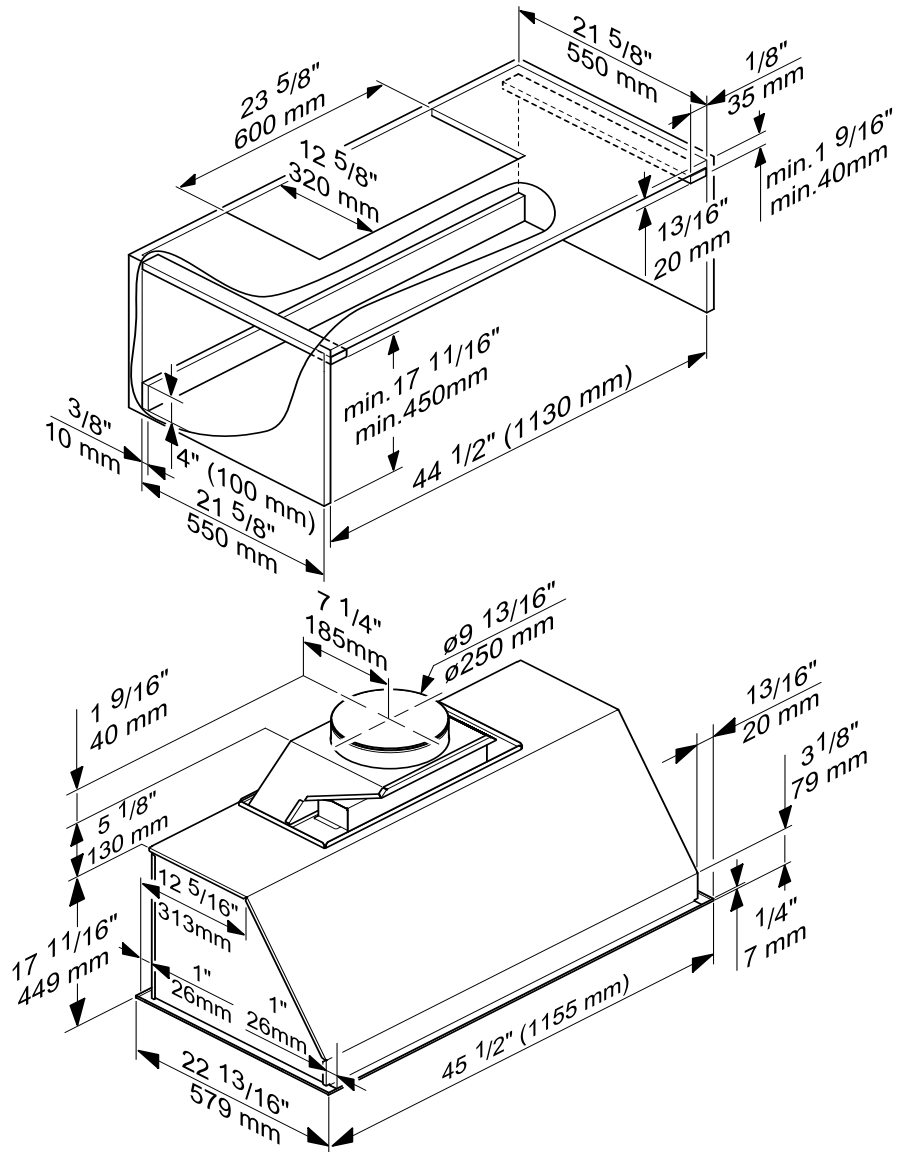

SPECIFICATIONS

DAR 1150 — Item 28115050USA

Overall Unit Width	45 ¹ / ₂ " (1155mm)
Overall Height	17 ¹¹ / ₁₆ " (449mm)
Overall Unit Depth	22 ¹³ / ₁₆ " (579mm)
Lighting	
Number of lights and wattage	4 LED lights @ 2 watts each
Electrical	
Electrical Requirements	120V, 60Hz, 15 Amps
Power Cord	Yes - NEMA 5-15 plug, length 2' 6" (0.75 m)
Shipping	
Shipping Weight	92.6 lbs. (42kg)
Shipping Dimensions	52 ³ / ₄ " (1340mm) W x 28" (710mm) H x 29 ³ / ₁₆ " (740mm) D
Support	
Call Miele	800.843.7231
Miele Website	www.mieleusa.com
20/20 Link	2020technologies.com

48" Range Hood Insert Model: DAR 1150

PRODUCT VIEW

For distance between cooktop and ventilation hood please see manual for further detail.

48" Range Hood Insert

Model: DAR 1150

VENTILATION GUIDE

The following combinations of appliances are possible: