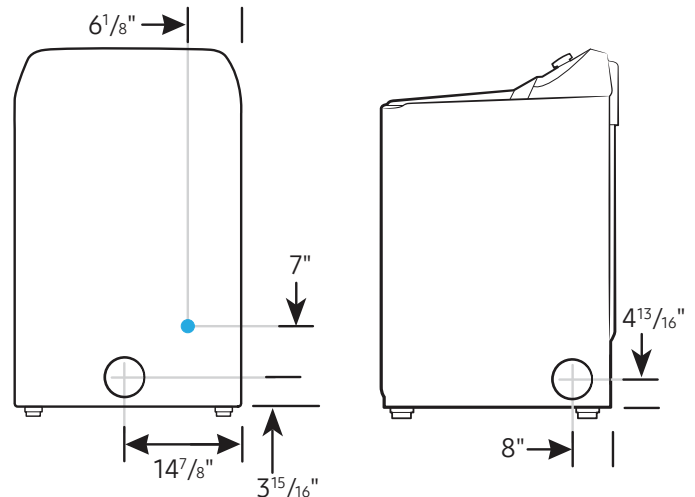

Dimensions

Required dimensions for installation:

Installation Specifications – Side-by-Side

If the washer and dryer are installed together or the dryer alone, the closet front must have two unobstructed air openings for a combined minimum total area of 72-inch². Your washer alone does not require a specific air opening.

Alcove or closet installation
Minimum clearance for closet and alcove installations:

Connection Dimensions

Back and Side View of Electric Dryer

LEGEND:

● Cold Water Connection

Actual color may vary. Design, specifications, and color availability are subject to change without notice. Non-metric weights and measurements are approximate.