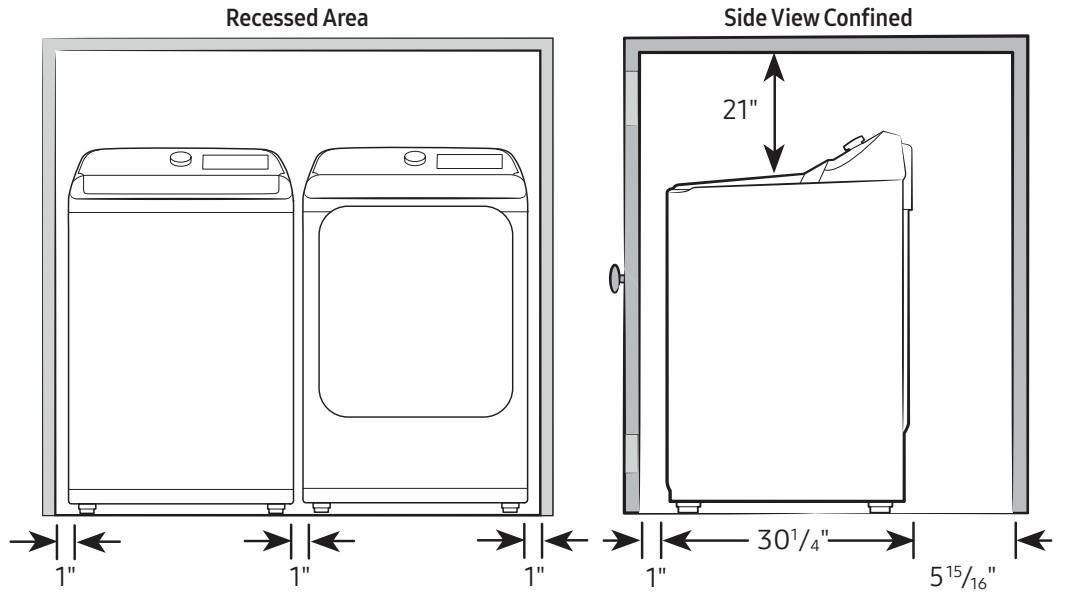

Dimensions

Required dimensions for installation:

Installation Specifications – Side-by-Side

If the washer and dryer are installed together or the dryer alone, the closet front must have two unobstructed air openings for a combined minimum total area of 72-inch². Your washer alone does not require a specific air opening.

Alcove or closet installation
Minimum clearance for closet and alcove installations:

Connection Dimensions

Back and Side View of Electric Dryer

LEGEND:

● Cold Water Connection

Actual color may vary. Design, specifications, and color availability are subject to change without notice. Non-metric weights and measurements are approximate.