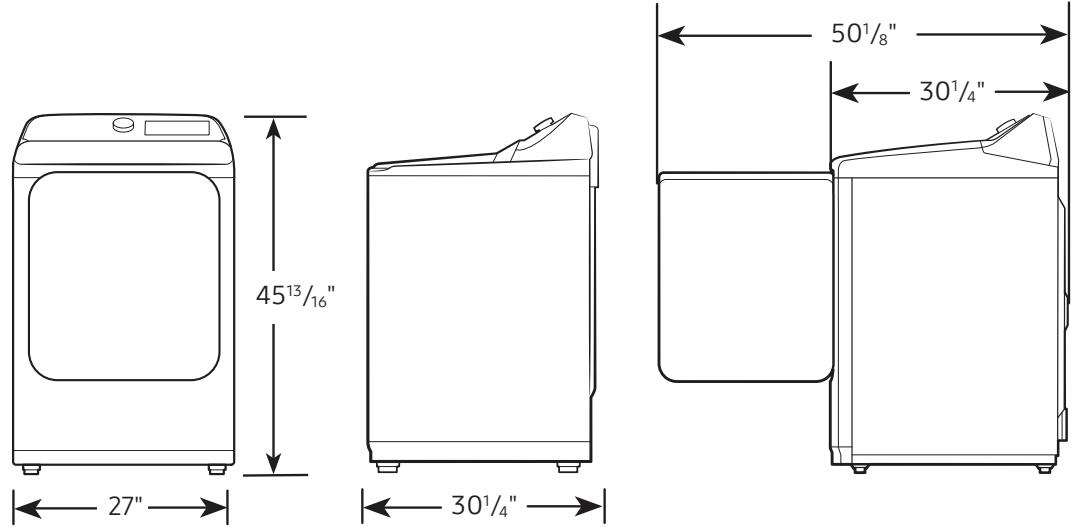

Dimensions

Required dimensions for installation:

Installation Specifications – Side-by-Side

If the washer and dryer are installed together or the dryer alone, the closet front must have two unobstructed air openings for a combined minimum total area of 72-inch². Your washer alone does not require a specific air opening.