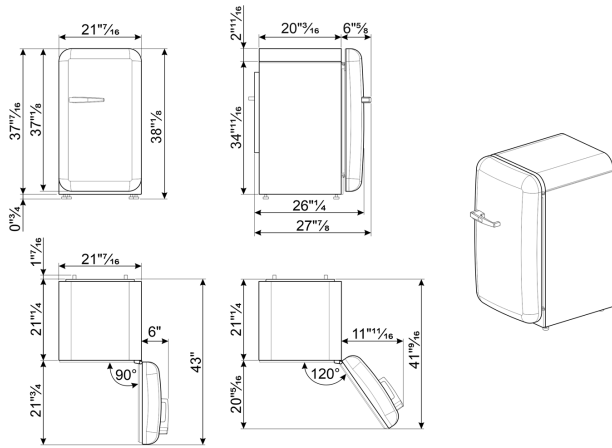

Energy Star	Yes
-------------	-----

Electrical Connection

Voltage (V)	120 V
Frequency (Hz)	60 Hz
Current	1.25 A
Plug	(B) NEMA 5-15P
Power cord length	70 7/8 "

Logistic Information

Width	21 7/16 "
Height	38 3/16 "
Depth without handle	25 15/16 "
Net weight	97 lbs

Product dimension drawing

Color option

FAB10URCR3
Color: Cream
Hinge position: Right

FAB10URPB3
Color: Pastel Blue
Hinge position: Right

FAB10URPG3
Color: Pastel green
Hinge position: Right

FAB10URRD3
Color: Red
Hinge position: Right