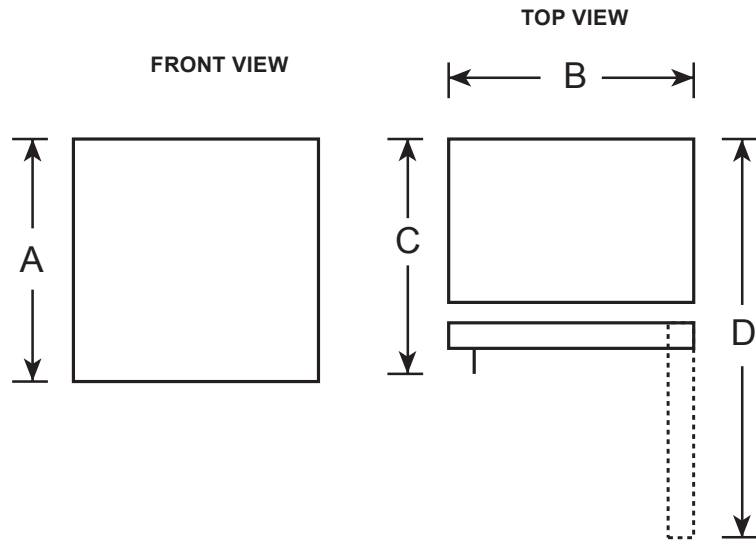

### DIMENSIONS AND INSTALLATION INFORMATION (IN INCHES)

OVERALL DIMENSIONS	Height (in.) A	33-3/4
	Width (in.) B	23-2/5
	Depth with handle (in.) C	25
	Depth with door open 90° (in.) D	45-1/4
AIR CLEARANCES	Each side (in.)	0
	Top (in.)	0
	Back (in.)	0