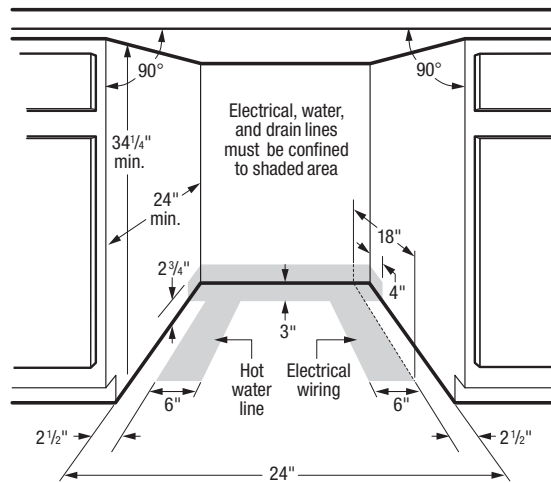

FDPC4221AB
FDPC4221AS
FDPC4221AW

Dishwasher

Available Colors : Black, Stainless Steel, White

24" Built-In Dishwasher

Version : 06/20

Installation Drawing