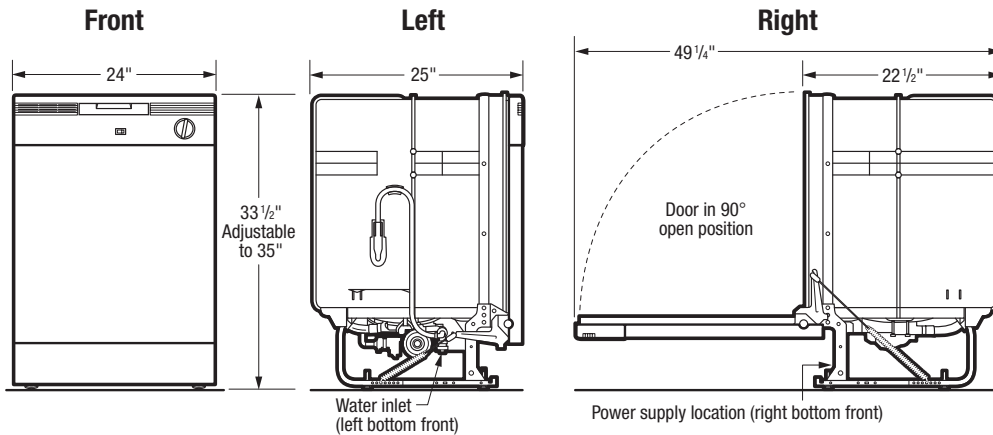

FDPC4221AB
FDPC4221AS
FDPC4221AW

Dishwasher

Available Colors : Black, Stainless Steel, White

24" Built-In Dishwasher

Version : 06/20

Installation Drawing