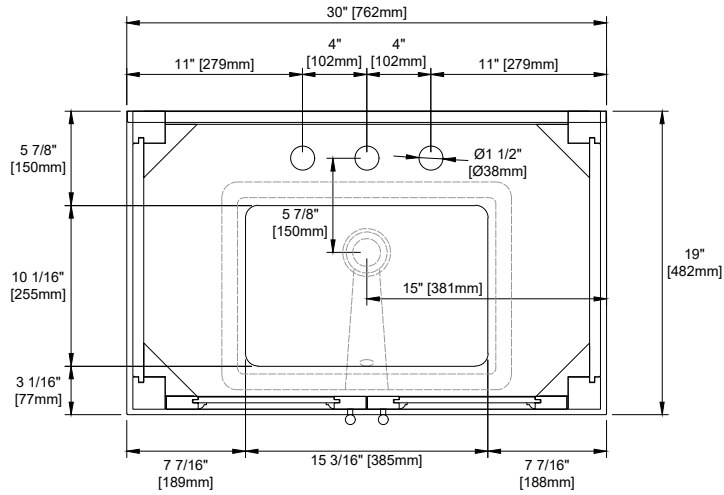

30" SINGLE VANITY

N546-V30-BW
N546-V30-SBL

Features and Materials

Solids: Poplar
Panels: MDF
Number of Doors: Two
Number of Drawers: One
Hardware Features: European Soft Close Hinges,
Full Extension, Soft Close Slides, Adjustable Levelers
USB/Power Component: Yes (ETL5011080)
Cord Length: 6'6"
Installation Type: Floor standing
Assembly Required: Attach the top with sink to the cabinet
Hardware Material: Zinc Alloy
Hardware Finish: (BW) Champagne Brass,
(SBL) Satin Nickel
Sink Top Included: Yes
Sink Top Material: Glossy White Composite Stone
Number of Basins: One
Faucet: 8" Widespread, not included
Basin Overflow: Yes, facing front
Fits Drain Hole Size: 1-3/8"

Overall Dimensions

Width: 30"
Depth: 19"
Height: 38-1/2"
includes 4" backsplash

ASME A112.19.2-2018/CSA B45.1-18

SINK MODEL: F2014B
CUPC FILE NO: 14592

30" SINGLE VANITY

N546-V30-BW
N546-V30-SBL

Top View

Handle

Front View

All dimensions are nominal
2/3

Version: 202510