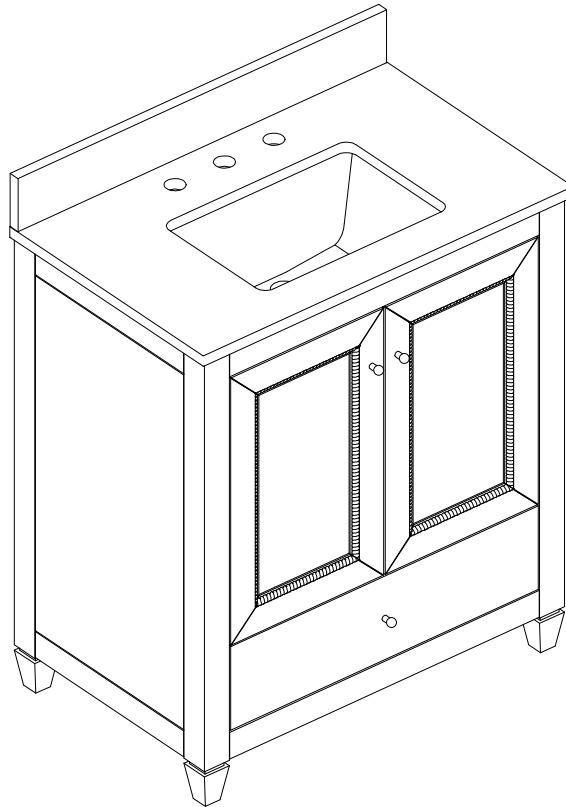

30" SINGLE VANITY

N546-V30-BW
N546-V30-SBL

Features and Materials

Solids: Poplar
Panels: MDF
Number of Doors: Two
Number of Drawers: One
Hardware Features: European Soft Close Hinges,
Full Extension, Soft Close Slides, Adjustable Levelers
USB/Power Component: Yes (ETL5011080)
Cord Length: 6'6"
Installation Type: Floor standing
Assembly Required: Attach the top with sink to the cabinet
Hardware Material: Zinc Alloy
Hardware Finish: (BW) Champagne Brass,
(SBL) Satin Nickel
Sink Top Included: Yes
Sink Top Material: Glossy White Composite Stone
Number of Basins: One
Faucet: 8" Widespread, not included
Basin Overflow: Yes, facing front
Fits Drain Hole Size: 1-3/8"

Overall Dimensions

Width: 30"
Depth: 19"
Height: 38-1/2"
includes 4" backsplash

ASME A112.19.2-2018/CSA B45.1-18

SINK MODEL: F2014B
CUPC FILE NO: 14592

30" SINGLE VANITY

N546-V30-BW
N546-V30-SBL

Top View

Handle

Front View

All dimensions are nominal
2/3

Version: 202510