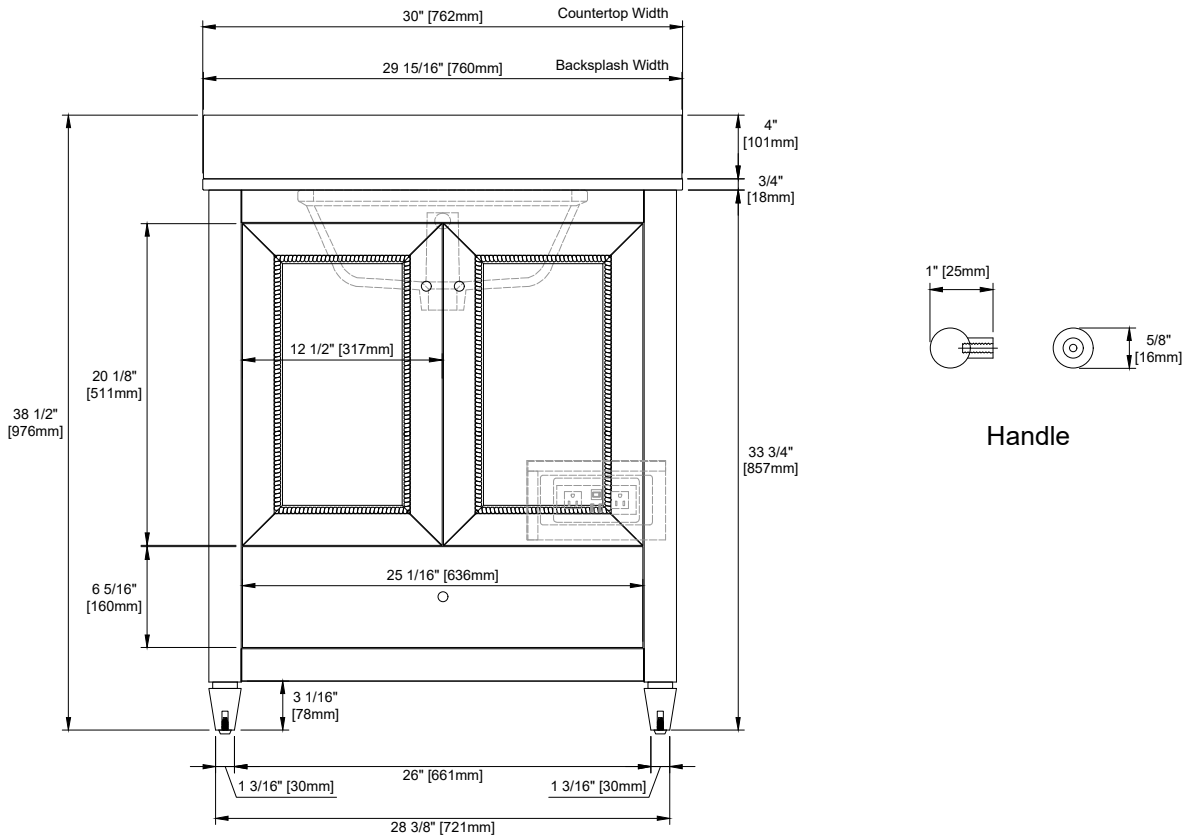

30" SINGLE VANITY

N546-V30-BW
N546-V30-SBL

Features and Materials

Solids: Poplar
Panels: MDF
Number of Doors: Two
Number of Drawers: One
Hardware Features: European Soft Close Hinges,
Full Extension, Soft Close Slides, Adjustable Levelers
USB/Power Component: Yes (ETL5011080)
Cord Length: 6'6"
Installation Type: Floor standing
Assembly Required: Attach the top with sink to the cabinet
Hardware Material: Zinc Alloy
Hardware Finish: (BW) Champagne Brass,
(SBL) Satin Nickel
Sink Top Included: Yes
Sink Top Material: Glossy White Composite Stone
Number of Basins: One
Faucet: 8" Widespread, not included
Basin Overflow: Yes, facing front
Fits Drain Hole Size: 1-3/8"

Overall Dimensions

Width: 30"
Depth: 19"
Height: 38-1/2"
includes 4" backsplash

ASME A112.19.2-2018/CSA B45.1-18

SINK MODEL: F2014B
CUPC FILE NO: 14592

30" SINGLE VANITY

N546-V30-BW
N546-V30-SBL

Top View

Handle

Front View

All dimensions are nominal
2/3

Version: 202510