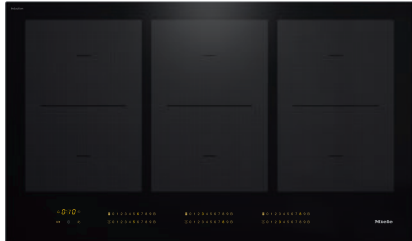

## KM 7745 FL

36-inch induction cooktop, operated with its own controls with 3 PowerFlex cooking areas for maximum performance

- Intuitive quick selection via number sequences – Smart Select
- 6 cooking zones incl. 3 powerful PowerFlex cooking areas
- With a width of 35 7/8 (909) in (mm) for proud-mounted or flush-mounted installation
- Shortest heating-up times – TwinBooster
- Communication with the ventilation hood – automatic Con@ctivity function

EAN: 4002516611615 / Material number: 12074230 /  
Old Material Number: 26774570USA

General information	
Model identifier	KM 7745 FL
Manufacturer material number	12074230
EAN number	4002516611615
Marketing class	Platinum
Heating type	
Fuel type	Induction
Design	
Independent of oven	•
Design	
Elegant glass ceramic surface	•
Ceramic surface color	Black
Flush-mounted installation	•
Proud installation	•
Cooking zone details	
No. of rings	6
Number of cooking areas	3
Maximum number of pans	6
PowerFlex cooking zones	
No.	6
Type	PowerFlex cooking zone
Size in mm	Ø 150 – 230
Max. rating in W	2100
Max. booster rating in W	3000
Max. TwinBooster rating in W	3700
1st cooking zone/cooking area	
Position	Left
Type	PowerFlex bridge
Size in mm	230x390
Max. rating in W	3100
Max. Booster power rating in W	3400
Max. TwinBooster power rating in W	3700
2nd cooking zone/cooking area	
Position	Centered
Type	PowerFlex bridge
Size in mm	230x390
Max. rating in W	3400
Max. Booster power rating in W	4800
Max. TwinBooster power rating in W	7400
3rd cooking zone/cooking area	
Position	right
Type	PowerFlex bridge
Size in mm	230x390
Max. rating in W	3400
Max. Booster power rating in W	4800
Max. TwinBooster power rating in W	7400
User convenience	
Networking with Miele@home	•

## KM 7745 FL

36-inch induction cooktop, operated with its own controls with 3 PowerFlex cooking areas for maximum performance

EAN: 4002516611615 / Material number: 12074230 /  
Old Material Number: 26774570USA