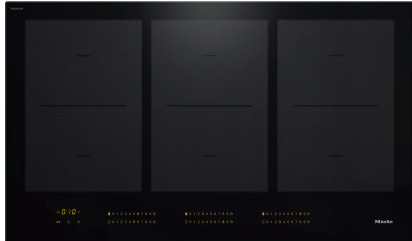

## KM 7745 FL

36-inch induction cooktop, operated with its own controls with 3 PowerFlex cooking areas for maximum performance

- Intuitive quick selection via number sequences – Smart Select
- 6 cooking zones incl. 3 powerful PowerFlex cooking areas
- With a width of 35 7/8 (909) in (mm) for proud-mounted or flush-mounted installation
- Shortest heating-up times – TwinBooster
- Communication with the ventilation hood – automatic Con@ctivity function

EAN: 4002516611615 / Material number: 12074230 /  
Old Material Number: 26774570USA

General information	
Model identifier	KM 7745 FL
Manufacturer material number	12074230
EAN number	4002516611615
Marketing class	Platinum
Heating type	
Fuel type	Induction
Design	
Independent of oven	•
Design	
Elegant glass ceramic surface	•
Ceramic surface color	Black
Flush-mounted installation	•
Proud installation	•
Cooking zone details	
No. of rings	6
Number of cooking areas	3
Maximum number of pans	6
PowerFlex cooking zones	
No.	6
Type	PowerFlex cooking zone
Size in mm	Ø 150 – 230
Max. rating in W	2100
Max. booster rating in W	3000
Max. TwinBooster rating in W	3700
1st cooking zone/cooking area	
Position	Left
Type	PowerFlex bridge
Size in mm	230x390
Max. rating in W	3100
Max. Booster power rating in W	3400
Max. TwinBooster power rating in W	3700
2nd cooking zone/cooking area	
Position	Centered
Type	PowerFlex bridge
Size in mm	230x390
Max. rating in W	3400
Max. Booster power rating in W	4800
Max. TwinBooster power rating in W	7400
3rd cooking zone/cooking area	
Position	right
Type	PowerFlex bridge
Size in mm	230x390
Max. rating in W	3400
Max. Booster power rating in W	4800
Max. TwinBooster power rating in W	7400
User convenience	
Networking with Miele@home	•

## KM 7745 FL

36-inch induction cooktop, operated with its own controls with 3 PowerFlex cooking areas for maximum performance

EAN: 4002516611615 / Material number: 12074230 /  
Old Material Number: 26774570USA