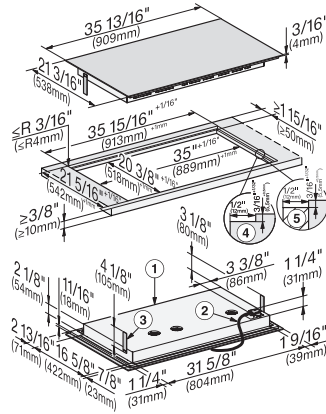

Automatic function	Con@ctivity 3.0
Pan and pan size recognition	•
Operation via touchpad sensors	SmartSelect
Display color	Yellow
Permanent pan recognition	•
Stop & Go function	•
Wipe protection	•
Recall function	•
Minute minder	•
AutoBoost	•
Keep-warm function	•
Individual setting options (e.g. acoustic signal tones)	•
<b>Cleaning convenience</b>	
Easy to clean ceramic glass	•
<b>Safety</b>	
Safety cut-out	•
Lock function	•
System lock	•
Integrated cooling blower	•
Overheating protection	•
Residual heat indicator	•
<b>Technical data</b>	
Dimensions (width) in in. (mm)	35 7/8 (909)
Dimensions (height) in in. (mm)	3 1/8 (77)
Depth in in. (mm)	21 1/4 (538)
Built-in height with mains connection box in in. (mm)	4 1/8 (103)
Cutout dimensions (width) in in. (mm)	34 1/2 in (876 mm)
Cutout dimensions (depth) in in. (mm)	20 1/2 in (518 mm)
Internal cutout dimensions in mm (width) with flush installation	889
Internal cutout dimensions in mm (depth) with flush installation	518
Weight in lbs. (kg)	61 (28)
External cutout dimensions in mm (width) with flush installation	913
External cutout dimensions in mm (depth) with flush installation	542
Total connected load in kW	11.20
Power cord length in in. (m)	3 (1.2)
Voltage in V	208-240
Frequency in Hz	50-60
<b>Standard accessories</b>	
Power cord	Yes

## KM 7745 FL

36-inch induction cooktop, operated with its own controls with 3 PowerFlex cooking areas for maximum performance

KM7745FL – frameless overlaying installation (\*footnote) – drawing

① front, ② Flexible metal hose with power cords, L = 4' (1.200 mm), ③ Spacer plate (only required if a protective base is installed)

KM7745FL – flush installation (\*footnote) – drawing

① Front, ② Flexible metal hose with power cords, L = 4' (1,200 mm), ③ Spacer plate (only required if a protective base is installed), ④ Stepped cut-out, natural stone countertop, ⑤ Wooden strip 1/2" (12 mm) (not supplied)