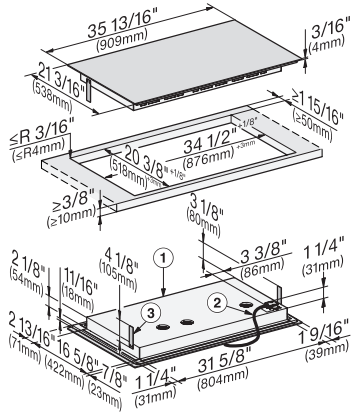

Automatic function	Con@ctivity 3.0
Pan and pan size recognition	•
Operation via touchpad sensors	SmartSelect
Display color	Yellow
Permanent pan recognition	•
Stop & Go function	•
Wipe protection	•
Recall function	•
Minute minder	•
AutoBoost	•
Keep-warm function	•
Individual setting options (e.g. acoustic signal tones)	•
<b>Cleaning convenience</b>	
Easy to clean ceramic glass	•
<b>Safety</b>	
Safety cut-out	•
Lock function	•
System lock	•
Integrated cooling blower	•
Overheating protection	•
Residual heat indicator	•
<b>Technical data</b>	
Dimensions (width) in in. (mm)	35 7/8 (909)
Dimensions (height) in in. (mm)	3 1/8 (77)
Depth in in. (mm)	21 1/4 (538)
Built-in height with mains connection box in in. (mm)	4 1/8 (103)
Cutout dimensions (width) in in. (mm)	34 1/2 in (876 mm)
Cutout dimensions (depth) in in. (mm)	20 1/2 in (518 mm)
Internal cutout dimensions in mm (width) with flush installation	889
Internal cutout dimensions in mm (depth) with flush installation	518
Weight in lbs. (kg)	61 (28)
External cutout dimensions in mm (width) with flush installation	913
External cutout dimensions in mm (depth) with flush installation	542
Total connected load in kW	11.20
Power cord length in in. (m)	3 (1.2)
Voltage in V	208-240
Frequency in Hz	50-60
<b>Standard accessories</b>	
Power cord	Yes

## KM 7745 FL

36-inch induction cooktop, operated with its own controls with 3 PowerFlex cooking areas for maximum performance

KM7745FL – frameless overlaying installation (\*footnote) – drawing

① front, ② Flexible metal hose with power cords, L = 4' (1.200 mm), ③ Spacer plate (only required if a protective base is installed)

KM7745FL – flush installation (\*footnote) – drawing

① Front, ② Flexible metal hose with power cords, L = 4' (1,200 mm), ③ Spacer plate (only required if a protective base is installed), ④ Stepped cut-out, natural stone countertop, ⑤ Wooden strip 1/2" (12 mm) (not supplied)