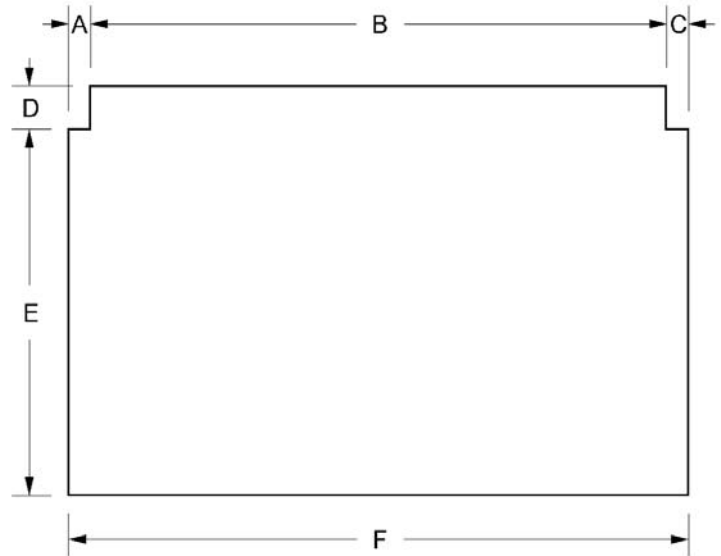

VDD5 DOWNDRAFT CUTOUT DIMENSIONS

	VGRT530/ VRT530	VGRT536/ VRT536	VGRT548/ VRT548	VGRT736	VGRT748
A	1-1/2" (1.5" [3.8 cm])	1-1/2" (1.5" [3.8 cm])	1-1/2" (1.5" [3.8 cm])	1-1/2" (1.5" [3.8 cm])	1-1/2" (1.5" [3.8 cm])
B	27" (68.6 cm)	33" (83.8 cm)	45" (114.3 cm)	33" (83.8 cm)	45" (114.3 cm)
C	1-1/2" (1.5" [3.8 cm])	1-1/2" (1.5" [3.8 cm])	1-1/2" (1.5" [3.8 cm])	1-1/2" (1.5" [3.8 cm])	1-1/2" (1.5" [3.8 cm])
D	1-7/8" (1.87" [4.7 cm])	1-7/8" (1.87" [4.7 cm])	1-7/8" (1.87" [4.7 cm])	1-7/8" (1.87" [4.7 cm])	1-7/8" (1.87" [4.7 cm])
E	N/A	N/A	N/A	N/A	N/A
F	30" (76.2 cm)	36" (91.4 cm)	48" (121.9 cm)	36" (91.4 cm)	48" (121.9 cm)
Outside Width	29-7/8" (29.88" [75.9 cm])	35-7/8" (35.88" [91.1 cm])	47-7/8" (47.88" [121.6 cm])	35-7/8" (35.88" [91.1 cm])	47-7/8" (47.88" [121.6 cm])
Outside Depth	28-1/16" (28.06" [71.3 cm])	28-1/16" (28.06" [71.3 cm])	28-1/16" (28.06" [71.3 cm])	29-3/4" (29.75" [75.6 cm])	29-3/4" (29.75" [75.6 cm])