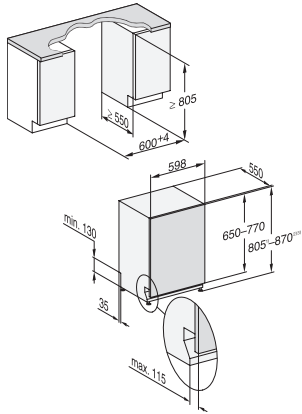

G 7193 SCVi AutoDos

Fully integrated ADA dishwasher

42 dB | Cutlery tray | ExtraComfort baskets | AutoDos | Miele@home

G7000, fully integrated dishwasher, 60cm (installation drawing)

1) Plinth height 35-155 mm, 2) Plinth height 100-220 mm, 3) Appliance height max. 930 mm with plinth height conversion kit (Mat.-Nr. 6.394.761),