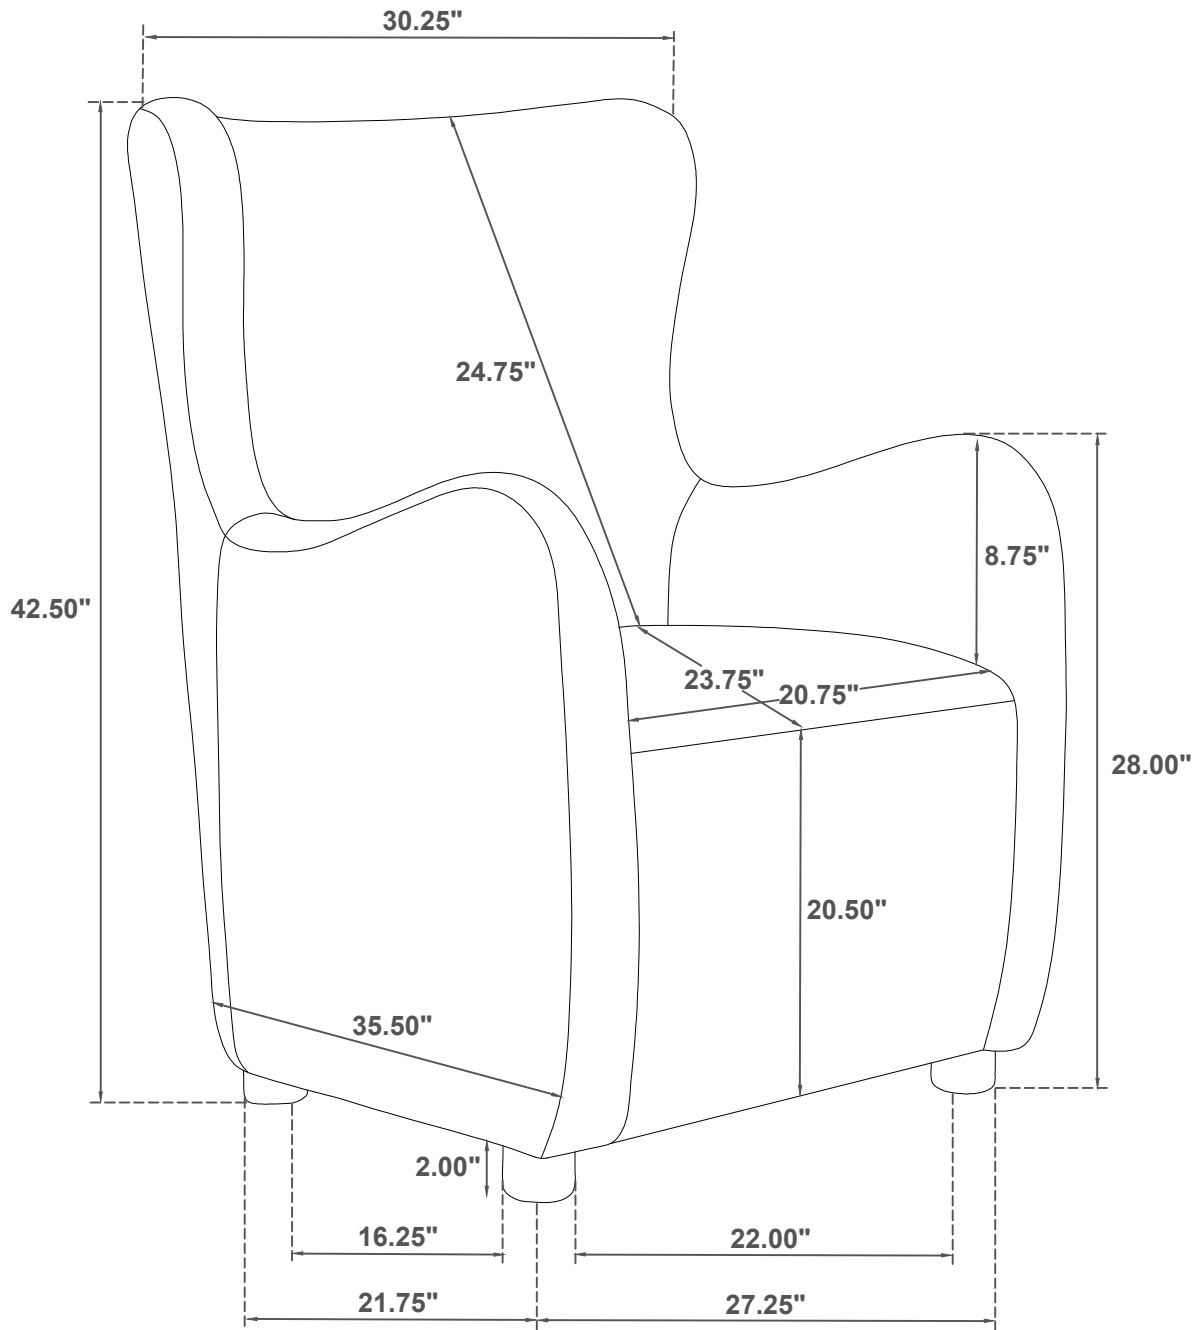

## PARTS IDENTIFICATION

A CHAIR

1PC

B LEG

4PCS

## HARDWARE IDENTIFICATION

1

PLASTIC WASHER  
(Ø45 x 2mm - BLK)

4PCS

ITEM: **903175**

**ASSEMBLY INSTRUCTIONS**

**STEP 1**

**STEP 2**  
**COMPLETE**

ITEM: 903175

Note: Dimension tolerance  $\pm 5\%$