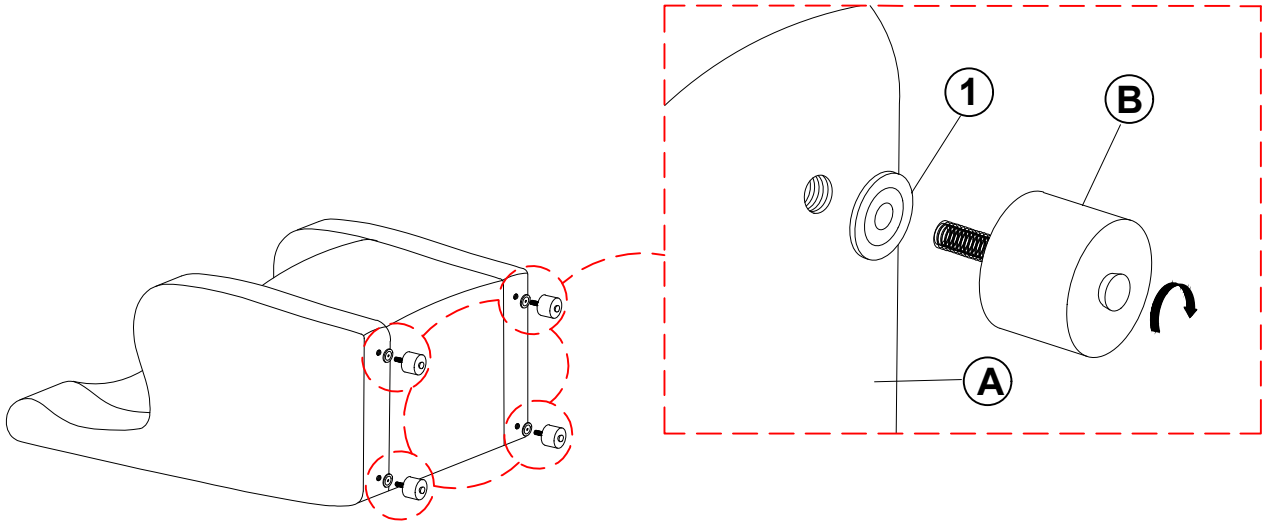

## HARDWARE IDENTIFICATION

1

PLASTIC WASHER  
(Ø45 x 2mm - BLK)

4PCS

ITEM: **903175**

**ASSEMBLY INSTRUCTIONS**

**STEP 1**

**STEP 2**  
**COMPLETE**