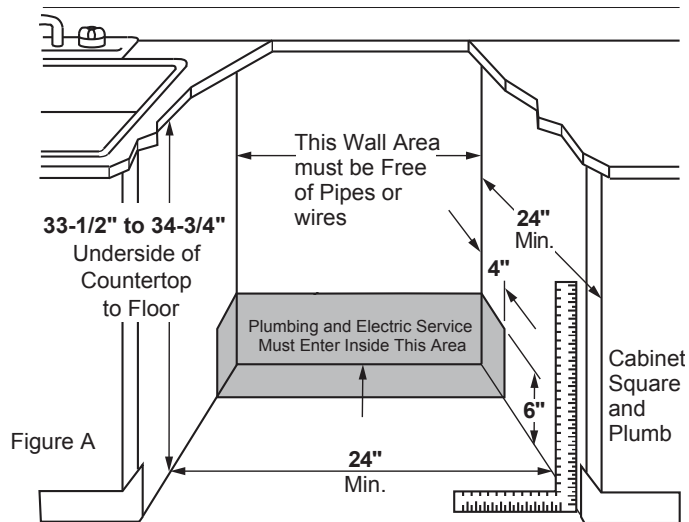

GDT550PGR/PMR/PYR

GE® Plastic Interior Dishwasher with Top Controls

DIMENSIONS AND INSTALLATION INFORMATION (IN INCHES)

ELECTRICAL RATING

Voltage AC.....	120
Hertz.....	60
Total connected load amperage.....	7.1
Calrod® heater watts	415/800

For use on adequately wired 120-volt, 15-amp circuit having 2-wire service with a separate ground wire. This appliance must be grounded for safe operation.

INSTALLATION INFORMATION: Before installing, consult installation instructions packed with product for current dimensional data.