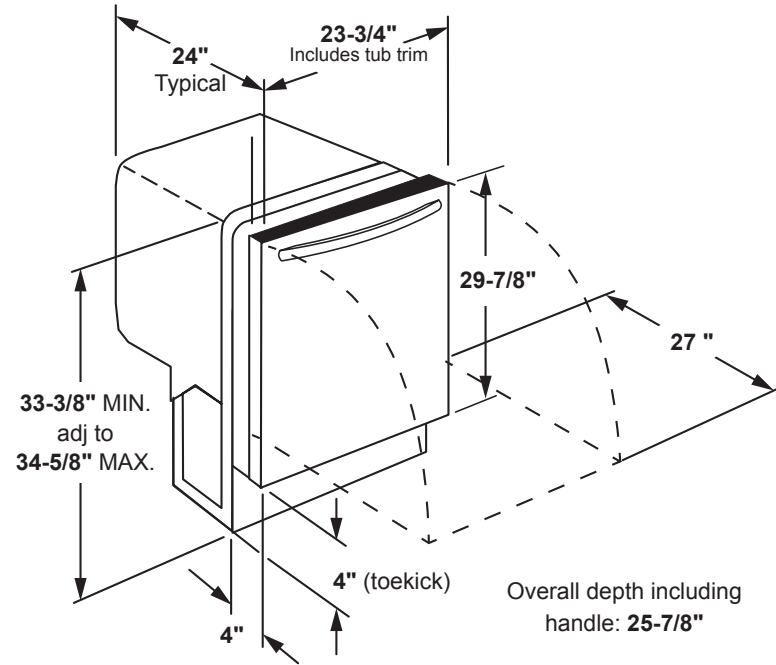

GDT550PGR/PMR/PYR

GE® Plastic Interior Dishwasher with Top Controls

DIMENSIONS AND INSTALLATION INFORMATION (IN INCHES)

ELECTRICAL RATING

Voltage AC.....	120
Hertz.....	60
Total connected load amperage.....	7.1
Calrod® heater watts	415/800

For use on adequately wired 120-volt, 15-amp circuit having 2-wire service with a separate ground wire. This appliance must be grounded for safe operation.

INSTALLATION INFORMATION: Before installing, consult installation instructions packed with product for current dimensional data.