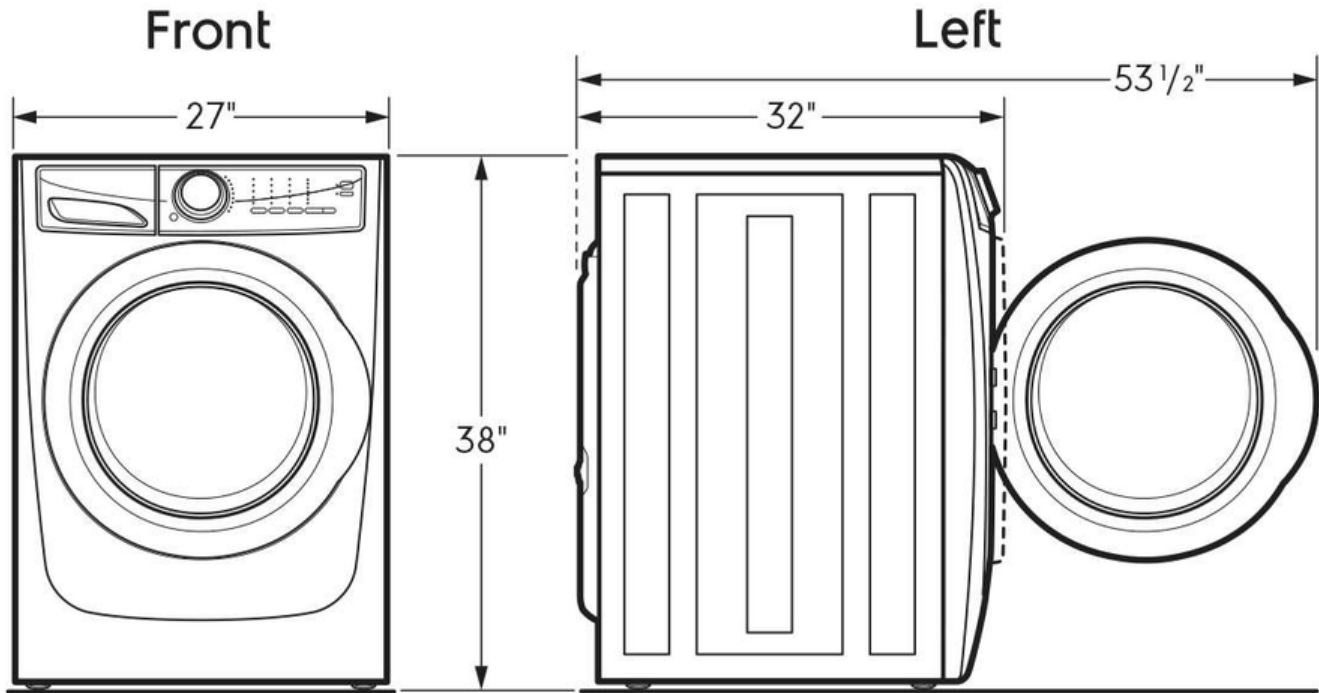

Electrolux

4.5 Cu.Ft. Front Load Washer

ELFW7537AT, ELFW7537AW

Version : 06/21

High standards of quality at Electrolux Home Products, Inc. mean we are constantly working to improve our products. We reserve the right to change specifications or discontinue models without notice.