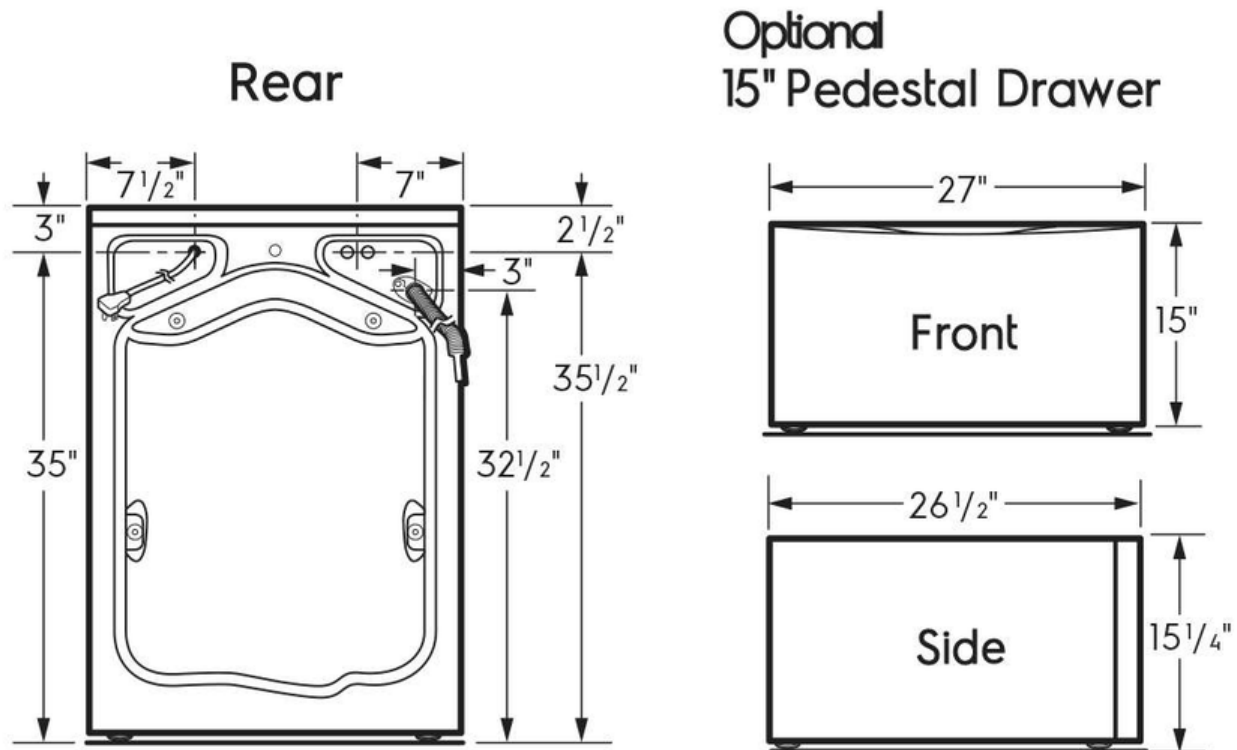

Electrolux

4.5 Cu.Ft. Front Load Washer

ELFW7537AT, ELFW7537AW

Version : 06/21

High standards of quality at Electrolux Home Products, Inc. mean we are constantly working to improve our products. We reserve the right to change specifications or discontinue models without notice.

Electrolux Major Appliances, N.A.

USA • 10200 David Taylor Drive • Charlotte, NC 28262 • Charlotte, NC 28262 • 1-877-4electrolux (1-877-435-3287) • electroluxappliances.com

CANADA • 5855 Terry Fox Way • Mississauga, ON L5V 3E4 • 1-800-265-8352 • electroluxappliances.ca