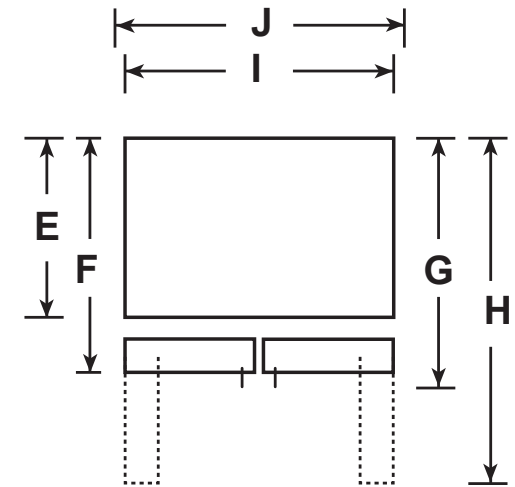

# PVD28BYNFS

*GE Profile™ Series ENERGY STAR® 27.8 Cu. Ft.  
4 door French-Door Refrigerator with Door In Door*

## DIMENSIONS AND INSTALLATION INFORMATION (IN INCHES)

Overall Dimensions	A - Overall Height to top of door (in)	70
	B - Height to top of hinge cover (in)	69 7/8
	C - Height to top of case (in)	68 5/8
	D - Hinge Cover Depth from Case Flange (in)	6
	E - Case Depth without door (in)	29 3/4
	F - Case Depth without Door Handle (in)	34 5/8
	G - Overall Case Depth with Door Handle (in)	37 1/8
	H - Depth with FF Door open 90 deg (in)	48 3/4
	I - Case Width (in)	35 3/4
	J - Width with door open 90 deg including handle (in)	45 1/2
	K - Top endcap of FZ drawer to floor (in)	24 1/2
	L - Top endcap of Middle drawer to floor (in)	33 1/2
M - End cap to End cap height of middle drawer (in)	8 5/8	