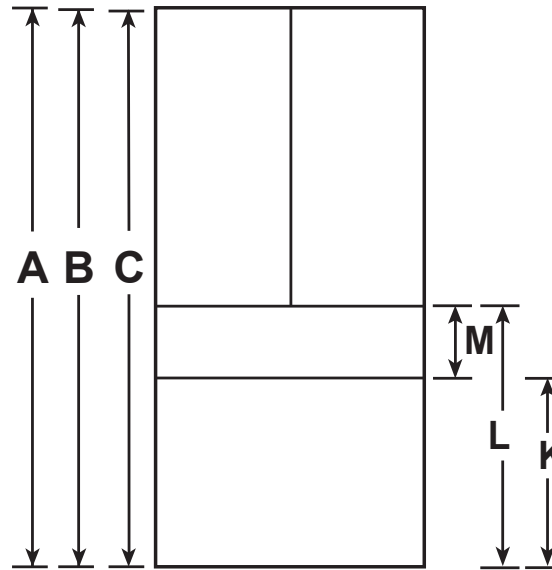

# PVD28BYNFS

*GE Profile™ Series ENERGY STAR® 27.8 Cu. Ft.  
4 door French-Door Refrigerator with Door In Door*

## DIMENSIONS AND INSTALLATION INFORMATION (IN INCHES)

Overall Dimensions	A - Overall Height to top of door (in)	70
	B - Height to top of hinge cover (in)	69 7/8
	C - Height to top of case (in)	68 5/8
	D - Hinge Cover Depth from Case Flange (in)	6
	E - Case Depth without door (in)	29 3/4
	F - Case Depth without Door Handle (in)	34 5/8
	G - Overall Case Depth with Door Handle (in)	37 1/8
	H - Depth with FF Door open 90 deg (in)	48 3/4
	I - Case Width (in)	35 3/4
	J - Width with door open 90 deg including handle (in)	45 1/2
	K - Top endcap of FZ drawer to floor (in)	24 1/2
	L - Top endcap of Middle drawer to floor (in)	33 1/2
M - End cap to End cap height of middle drawer (in)	8 5/8	