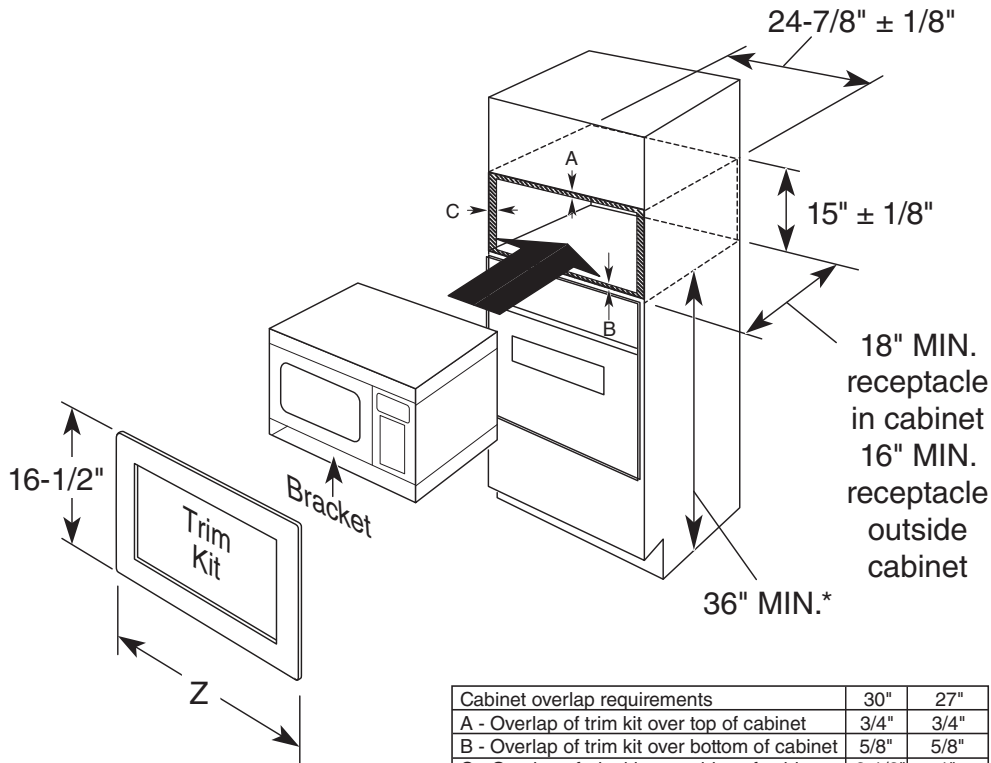

OVERALL DIMENSIONS

SPECIFICATIONS

Overall Width	24" (61 cm)
Overall Height	12 1/8" (30.8 cm)
Overall Depth	12 7/8" (32.7 cm)
Interior Capacity	1.1 cu. ft. (.03 cu. m)
Watts	800
Volts/ Hertz/ Amps	120V/ 60 Hz / 13.9A
Power Cord	57" cord with 3-prong plug
Shipping Weight	34 lbs (15.4 kg)

FRONT VIEW

SIDE VIEW

TOP VIEW

Dimensions in parentheses are in centimeters unless otherwise noted. Actual product dimensions may vary due to manufacturing tolerances.

OPTIONAL ACCESSORY TRIM KITS INSTALLATION
(ADDITIONAL COST)

*For ADA compliance, the microwave must be installed no higher than 37-7/8".

Note:
Allow an additional inch of clearance beyond trim frame on all sides

Cabinet overlap requirements	30"	27"
A - Overlap of trim kit over top of cabinet	3/4"	3/4"
B - Overlap of trim kit over bottom of cabinet	5/8"	5/8"
C - Overlap of trim kit over sides of cabinet	2-1/2"	1"

120V, 60-cycle, grounded power receptacle location optional on back within cabinet opening.

This information is not intended to be used for installing unit described. Before installing, consult installation instructions packed with the product/kit for current dimensional data.