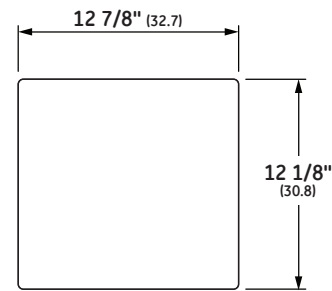

OVERALL DIMENSIONS

SPECIFICATIONS

Overall Width	24" (61 cm)
Overall Height	12 1/8" (30.8 cm)
Overall Depth	12 7/8" (32.7 cm)
Interior Capacity	1.1 cu. ft. (.03 cu. m)
Watts	800
Volts/ Hertz/ Amps	120V/ 60 Hz / 13.9A
Power Cord	57" cord with 3-prong plug
Shipping Weight	34 lbs (15.4 kg)

FRONT VIEW

SIDE VIEW

TOP VIEW

Dimensions in parentheses are in centimeters unless otherwise noted. Actual product dimensions may vary due to manufacturing tolerances.

OPTIONAL ACCESSORY TRIM KITS INSTALLATION
(ADDITIONAL COST)