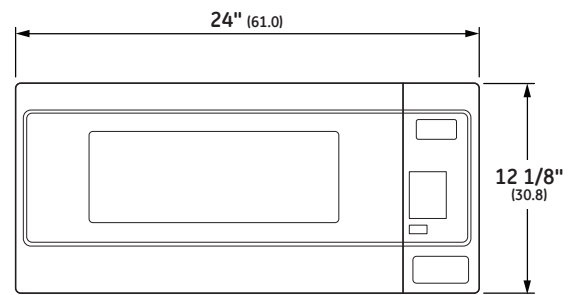

OVERALL DIMENSIONS

SPECIFICATIONS

Overall Width	24" (61 cm)
Overall Height	12 1/8" (30.8 cm)
Overall Depth	12 7/8" (32.7 cm)
Interior Capacity	1.1 cu. ft. (.03 cu. m)
Watts	800
Volts/ Hertz/ Amps	120V/ 60 Hz / 13.9A
Power Cord	57" cord with 3-prong plug
Shipping Weight	34 lbs (15.4 kg)

FRONT VIEW

SIDE VIEW

TOP VIEW

Dimensions in parentheses are in centimeters unless otherwise noted. Actual product dimensions may vary due to manufacturing tolerances.

OPTIONAL ACCESSORY TRIM KITS INSTALLATION
(ADDITIONAL COST)