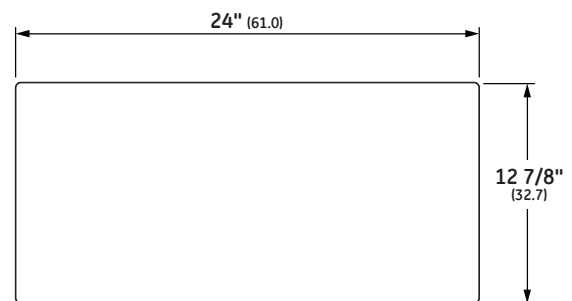

OVERALL DIMENSIONS

SPECIFICATIONS

Overall Width	24" (61 cm)
Overall Height	12 1/8" (30.8 cm)
Overall Depth	12 7/8" (32.7 cm)
Interior Capacity	1.1 cu. ft. (.03 cu. m)
Watts	800
Volts/ Hertz/ Amps	120V/ 60 Hz / 13.9A
Power Cord	57" cord with 3-prong plug
Shipping Weight	34 lbs (15.4 kg)

FRONT VIEW

SIDE VIEW

TOP VIEW

Dimensions in parentheses are in centimeters unless otherwise noted. Actual product dimensions may vary due to manufacturing tolerances.

OPTIONAL ACCESSORY TRIM KITS INSTALLATION
(ADDITIONAL COST)