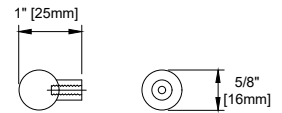

36" SINGLE VANITY

N546-V36-BW
N546-V36-SBL

Features and Materials

Solids: Poplar
Panels: MDF
Number of Doors: Two
Number of Drawers: One
Hardware Features: European Soft Close Hinges, Full Extension, Soft Close Slides, Adjustable Levelers
USB/Power Component: Yes (ETL5011080)
Cord Length: 6'6"
Installation Type: Floor standing
Assembly Required: Attach the top with sink to the cabinet
Hardware Material: Zinc Alloy
Hardware Finish: (BW) Champagne Brass, (SBL) Satin Nickel
Sink Top Included: Yes
Sink Top Material: Glossy White Composite Stone
Number of Basins: One
Faucet: 8" Widespread, not included
Basin Overflow: Yes, facing front
Fits Drain Hole Size: 1-3/8"

Overall Dimensions

Width: 36"
Depth: 19"
Height: 38-1/2"
includes 4" backsplash

ASME A112.19.2-2018/CSA B45.1-18

SINK MODEL: F2014B
CUPC FILE NO: 14592

36" SINGLE VANITY

N546-V36-BW
N546-V36-SBL

Top View

Front View

Handle

All dimensions are nominal
2/3

Version: 202510

36" SINGLE VANITY

N546-V36-BW
N546-V36-SBL

Back View

All dimensions are nominal
3/3

Version: 202510