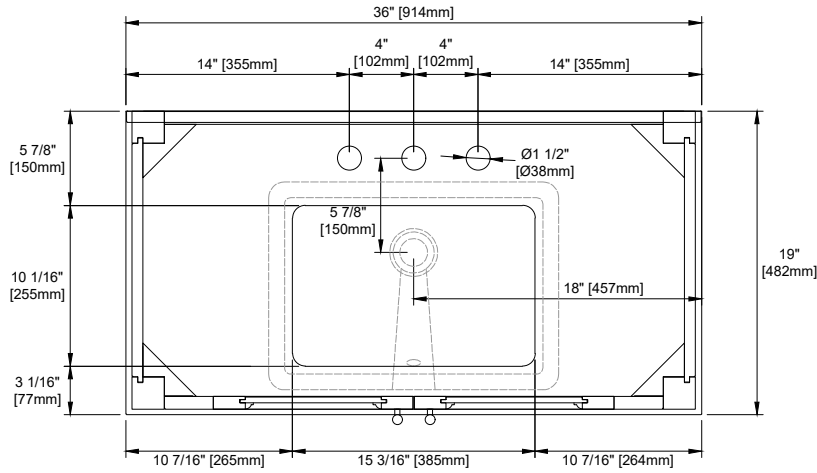

36" SINGLE VANITY

N546-V36-BW
N546-V36-SBL

Features and Materials

Solids: Poplar
Panels: MDF
Number of Doors: Two
Number of Drawers: One
Hardware Features: European Soft Close Hinges, Full Extension, Soft Close Slides, Adjustable Levelers
USB/Power Component: Yes (ETL5011080)
Cord Length: 6'6"
Installation Type: Floor standing
Assembly Required: Attach the top with sink to the cabinet
Hardware Material: Zinc Alloy
Hardware Finish: (BW) Champagne Brass, (SBL) Satin Nickel
Sink Top Included: Yes
Sink Top Material: Glossy White Composite Stone
Number of Basins: One
Faucet: 8" Widespread, not included
Basin Overflow: Yes, facing front
Fits Drain Hole Size: 1-3/8"

Overall Dimensions

Width: 36"
Depth: 19"
Height: 38-1/2"
includes 4" backsplash

ASME A112.19.2-2018/CSA B45.1-18

SINK MODEL: F2014B
CUPC FILE NO: 14592

36" SINGLE VANITY

N546-V36-BW
N546-V36-SBL

Top View

Front View

Handle

All dimensions are nominal
2/3

Version: 202510

36" SINGLE VANITY

N546-V36-BW
N546-V36-SBL

Back View

All dimensions are nominal
3/3

Version: 202510