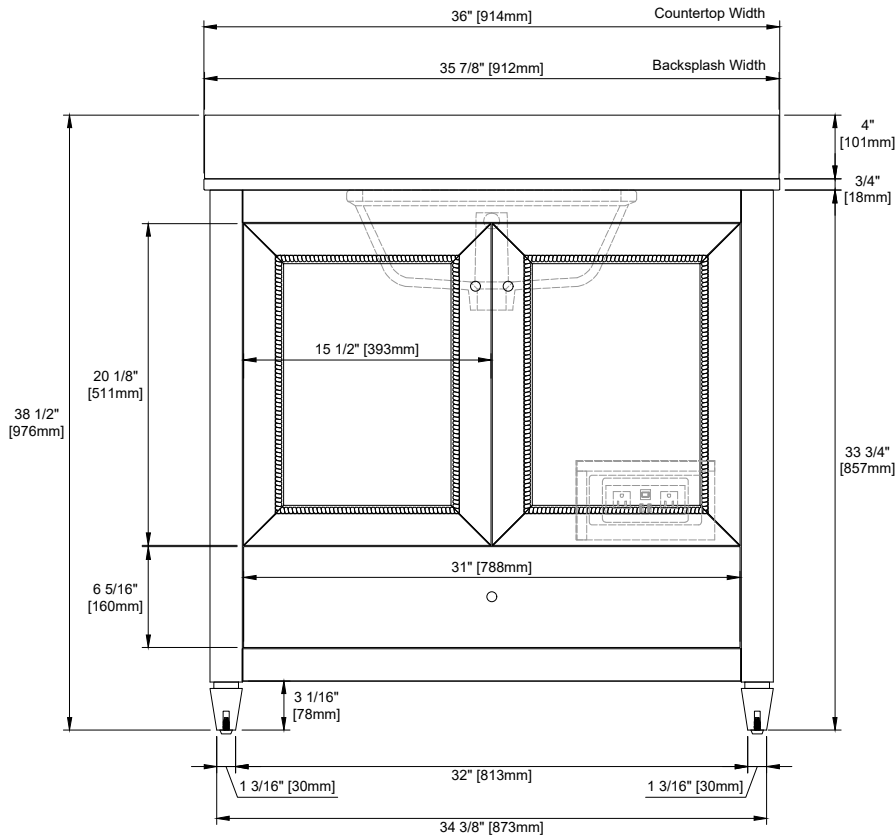

36" SINGLE VANITY

N546-V36-BW
N546-V36-SBL

Features and Materials

Solids: Poplar
Panels: MDF
Number of Doors: Two
Number of Drawers: One
Hardware Features: European Soft Close Hinges, Full Extension, Soft Close Slides, Adjustable Levelers
USB/Power Component: Yes (ETL5011080)
Cord Length: 6'6"
Installation Type: Floor standing
Assembly Required: Attach the top with sink to the cabinet
Hardware Material: Zinc Alloy
Hardware Finish: (BW) Champagne Brass, (SBL) Satin Nickel
Sink Top Included: Yes
Sink Top Material: Glossy White Composite Stone
Number of Basins: One
Faucet: 8" Widespread, not included
Basin Overflow: Yes, facing front
Fits Drain Hole Size: 1-3/8"

Overall Dimensions

Width: 36"
Depth: 19"
Height: 38-1/2"
includes 4" backsplash

ASME A112.19.2-2018/CSA B45.1-18

SINK MODEL: F2014B
CUPC FILE NO: 14592

36" SINGLE VANITY

N546-V36-BW
N546-V36-SBL

Top View

Front View

Handle

All dimensions are nominal
2/3

Version: 202510

36" SINGLE VANITY

N546-V36-BW
N546-V36-SBL

Back View

All dimensions are nominal
3/3

Version: 202510