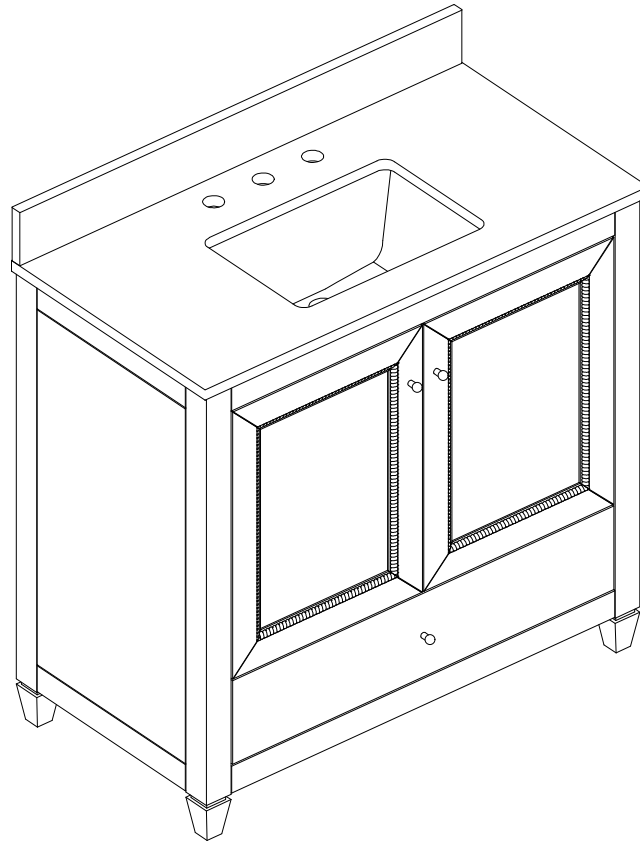

36" SINGLE VANITY

N546-V36-BW
N546-V36-SBL

Features and Materials

Solids: Poplar
Panels: MDF
Number of Doors: Two
Number of Drawers: One
Hardware Features: European Soft Close Hinges, Full Extension, Soft Close Slides, Adjustable Levelers
USB/Power Component: Yes (ETL5011080)
Cord Length: 6'6"
Installation Type: Floor standing
Assembly Required: Attach the top with sink to the cabinet
Hardware Material: Zinc Alloy
Hardware Finish: (BW) Champagne Brass, (SBL) Satin Nickel
Sink Top Included: Yes
Sink Top Material: Glossy White Composite Stone
Number of Basins: One
Faucet: 8" Widespread, not included
Basin Overflow: Yes, facing front
Fits Drain Hole Size: 1-3/8"

Overall Dimensions

Width: 36"
Depth: 19"
Height: 38-1/2"
includes 4" backsplash

ASME A112.19.2-2018/CSA B45.1-18

SINK MODEL: F2014B
CUPC FILE NO: 14592

36" SINGLE VANITY

N546-V36-BW
N546-V36-SBL

Top View

Front View

Handle

All dimensions are nominal
2/3

Version: 202510

36" SINGLE VANITY

N546-V36-BW
N546-V36-SBL

Back View

All dimensions are nominal
3/3

Version: 202510