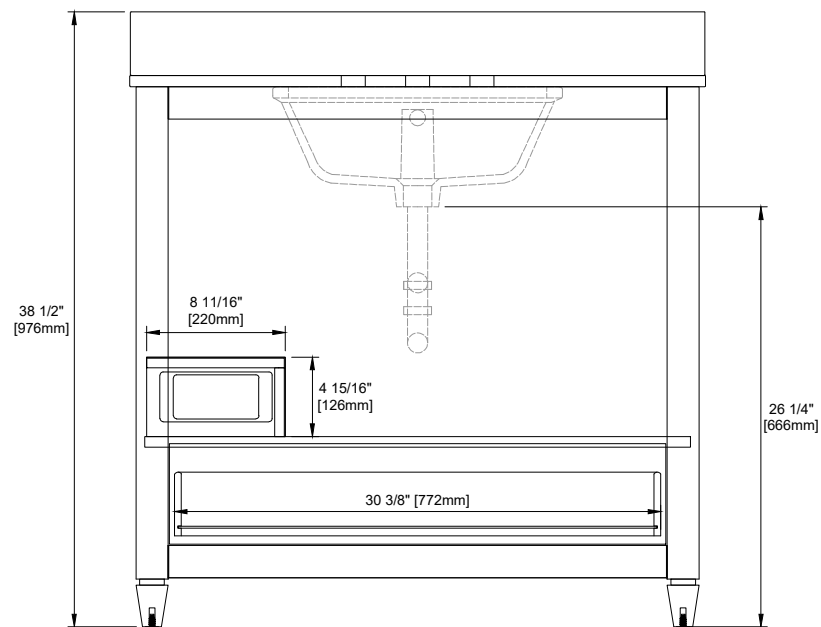

36" SINGLE VANITY

N546-V36-BW
N546-V36-SBL

Features and Materials

Solids: Poplar
Panels: MDF
Number of Doors: Two
Number of Drawers: One
Hardware Features: European Soft Close Hinges, Full Extension, Soft Close Slides, Adjustable Levelers
USB/Power Component: Yes (ETL5011080)
Cord Length: 6'6"
Installation Type: Floor standing
Assembly Required: Attach the top with sink to the cabinet
Hardware Material: Zinc Alloy
Hardware Finish: (BW) Champagne Brass, (SBL) Satin Nickel
Sink Top Included: Yes
Sink Top Material: Glossy White Composite Stone
Number of Basins: One
Faucet: 8" Widespread, not included
Basin Overflow: Yes, facing front
Fits Drain Hole Size: 1-3/8"

Overall Dimensions

Width: 36"
Depth: 19"
Height: 38-1/2"
includes 4" backsplash

ASME A112.19.2-2018/CSA B45.1-18

SINK MODEL: F2014B
CUPC FILE NO: 14592

36" SINGLE VANITY

N546-V36-BW
N546-V36-SBL

Top View

Front View

Handle

All dimensions are nominal
2/3

Version: 202510

36" SINGLE VANITY

N546-V36-BW
N546-V36-SBL

Back View

All dimensions are nominal
3/3

Version: 202510