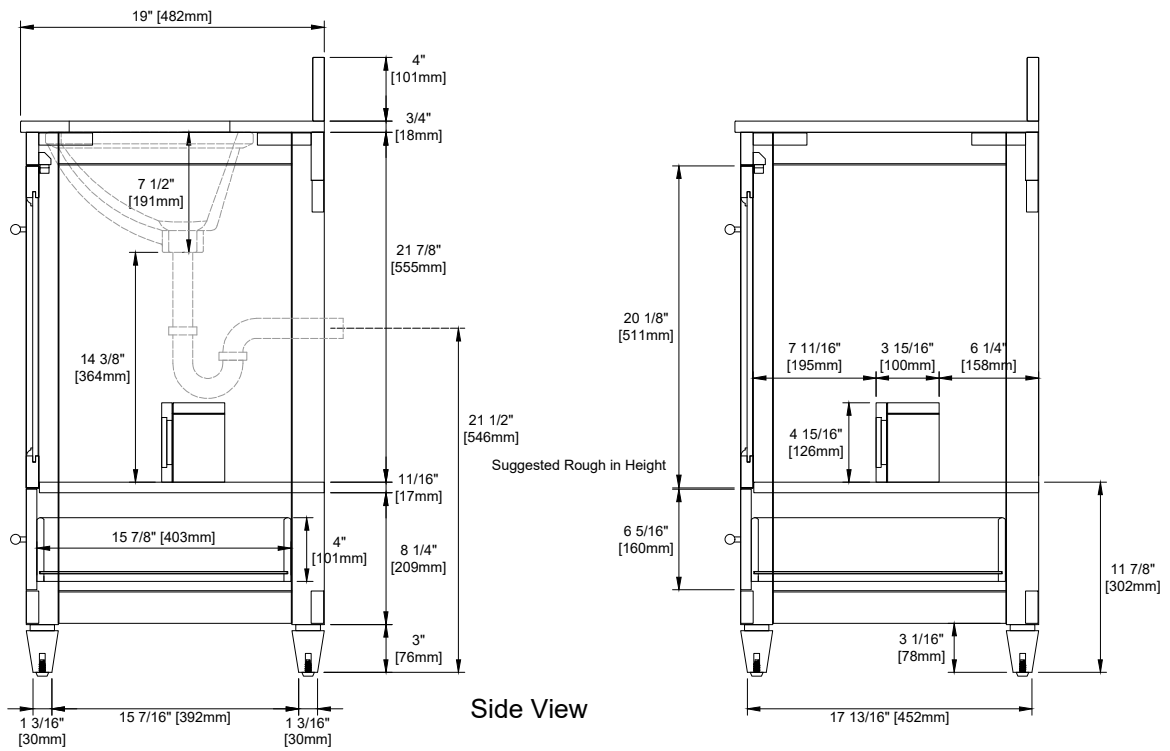

36" SINGLE VANITY

N546-V36-BW
N546-V36-SBL

Features and Materials

Solids: Poplar
Panels: MDF
Number of Doors: Two
Number of Drawers: One
Hardware Features: European Soft Close Hinges, Full Extension, Soft Close Slides, Adjustable Levelers
USB/Power Component: Yes (ETL5011080)
Cord Length: 6'6"
Installation Type: Floor standing
Assembly Required: Attach the top with sink to the cabinet
Hardware Material: Zinc Alloy
Hardware Finish: (BW) Champagne Brass, (SBL) Satin Nickel
Sink Top Included: Yes
Sink Top Material: Glossy White Composite Stone
Number of Basins: One
Faucet: 8" Widespread, not included
Basin Overflow: Yes, facing front
Fits Drain Hole Size: 1-3/8"

Overall Dimensions

Width: 36"
Depth: 19"
Height: 38-1/2"
includes 4" backsplash

ASME A112.19.2-2018/CSA B45.1-18

SINK MODEL: F2014B
CUPC FILE NO: 14592

36" SINGLE VANITY

N546-V36-BW
N546-V36-SBL

Top View

Front View

Handle

All dimensions are nominal
2/3

Version: 202510

36" SINGLE VANITY

N546-V36-BW
N546-V36-SBL

Back View

All dimensions are nominal
3/3

Version: 202510