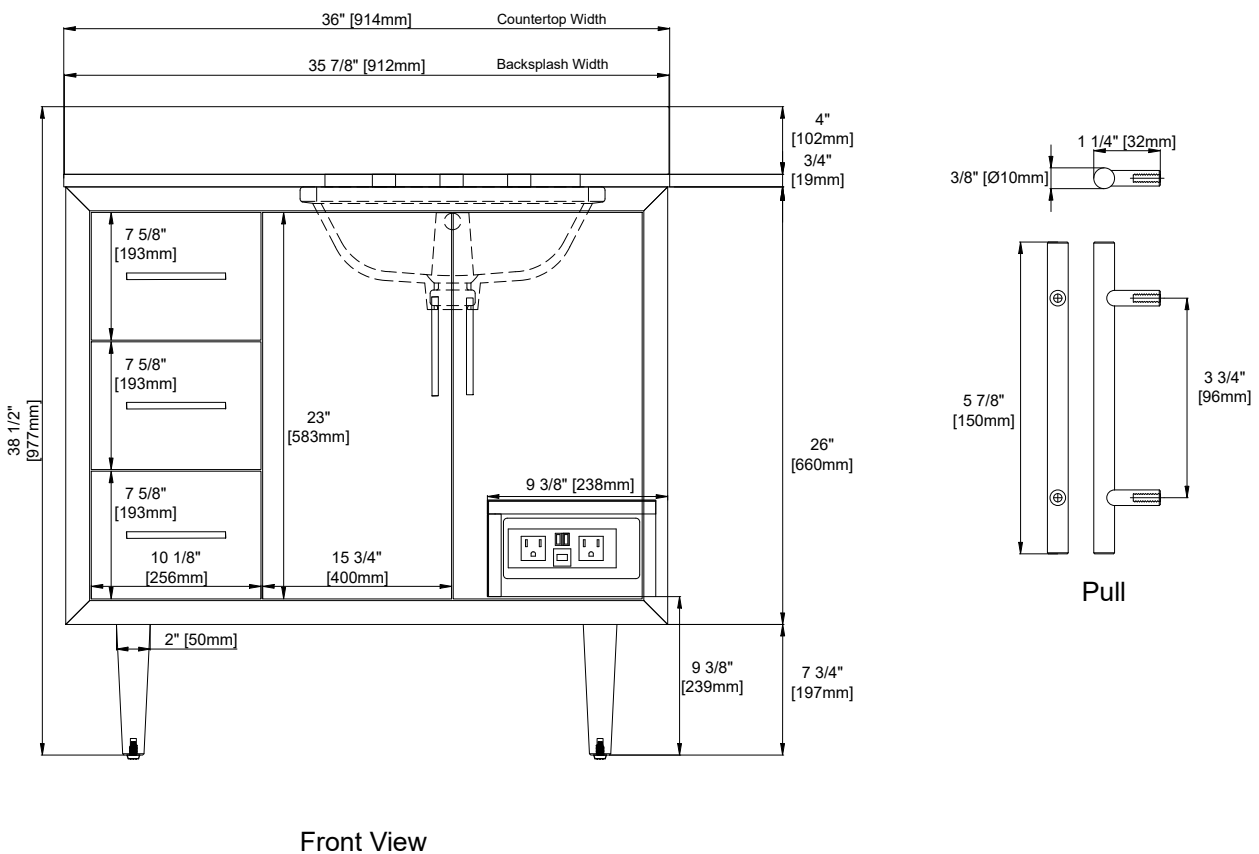

Number of Drawers: Three

USB/Power Component: Yes (ETL5011080)

Cord Length: 6'6"

European Soft Close Hinges

Full Extension, Soft Close Glides

Installation: Floor Standing

Assembly Required: Attach the top with sink to the cabinet

Hardware Material and Finish: Zinc Alloy (WLD,MPW)

Champagne Brass

Adjustable levelers

Sink Top Included: Yes

Sink Top Material: Glossy White Composite

Number of Basins: One

Faucet: 8" Widespread, not included

Basin Overflow: YES, facing front

Fits Drain Hole Size: 1-3/8"

Overall Dimensions

Width:36"

Depth:19"

Height: 38-1/2"

ASME A112.19.2-2018/CSA B45.1-18

SINK MODEL: F2014B

CUPC FILE NO: 14592

Version: 202505

36" SINGLE VANITY

N252-V36-WLD
N252-V36-MPW

Visit Website for Warranty Information
venadesignsco.com

All dimensions are nominal

36" SINGLE VANITY

N252-V36-WLD
N252-V36-MPW