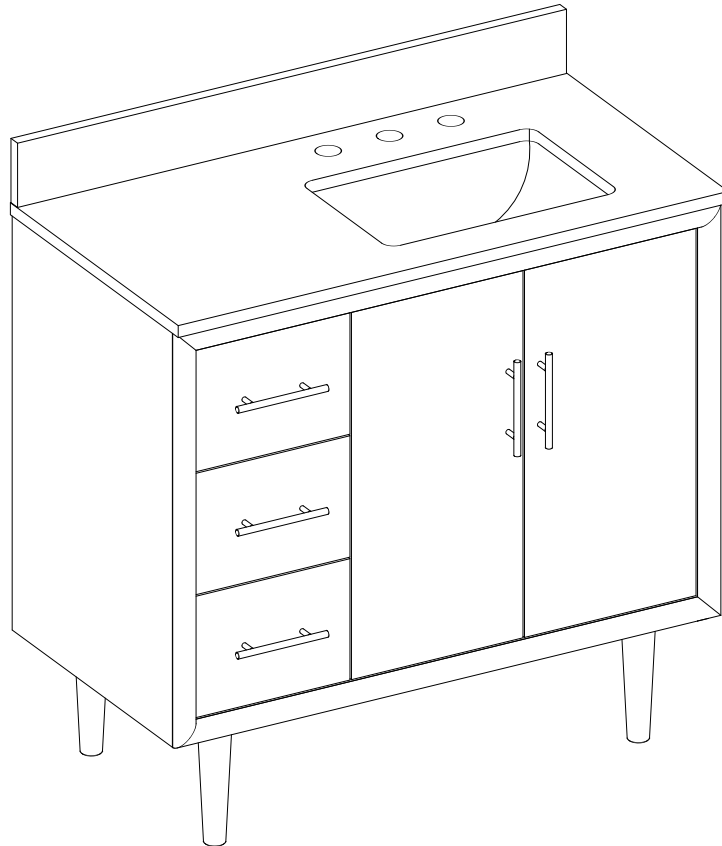

36" SINGLE VANITY

N252-V36-WLD
N252-V36-MPW

Visit Website for Warranty Information
venadesignsco.com

Features and Materials

Solids: Yellow Poplar

Veneers: (MPW,WLD) Engineered Oak

Panels: MDF + Plywood

Number of Doors: Two

Number of Drawers: Three

USB/Power Component: Yes (ETL5011080)

Cord Length: 6'6"

European Soft Close Hinges

Full Extension, Soft Close Glides

Installation: Floor Standing

Assembly Required: Attach the top with sink to the cabinet

Hardware Material and Finish: Zinc Alloy (WLD,MPW)

Champagne Brass

Adjustable levelers

Sink Top Included: Yes

Sink Top Material: Glossy White Composite

Number of Basins: One

Faucet: 8" Widespread, not included

Basin Overflow: YES, facing front

Fits Drain Hole Size: 1-3/8"

Overall Dimensions

Width:36"

Depth:19"

Height: 38-1/2"

ASME A112.19.2-2018/CSA B45.1-18

SINK MODEL: F2014B