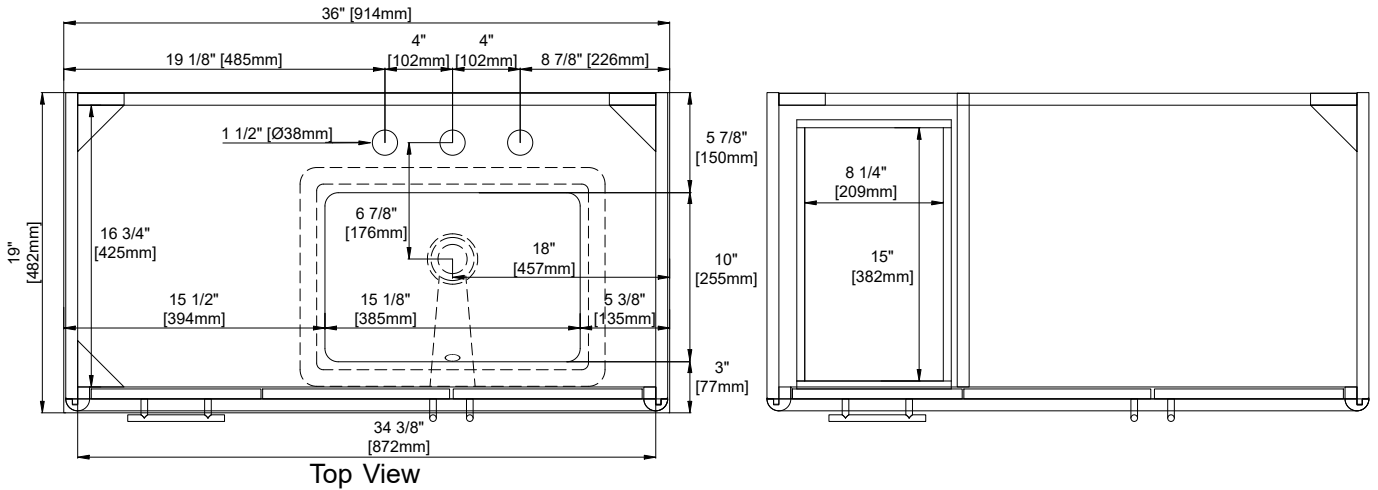

Number of Drawers: Three

USB/Power Component: Yes (ETL5011080)

Cord Length: 6'6"

European Soft Close Hinges

Full Extension, Soft Close Glides

Installation: Floor Standing

Assembly Required: Attach the top with sink to the cabinet

Basin Overflow: YES, facing front

Fits Drain Hole Size: 1-3/8"

Overall Dimensions

Width:36"

Depth:19"

Height: 38-1/2"

ASME A112.19.2-2018/CSA B45.1-18

SINK MODEL: F2014B

CUPC FILE NO: 14592

Version: 202505

36" SINGLE VANITY

N252-V36-WLD
N252-V36-MPW

Visit Website for Warranty Information
venadesignsco.com

All dimensions are nominal

36" SINGLE VANITY

N252-V36-WLD
N252-V36-MPW