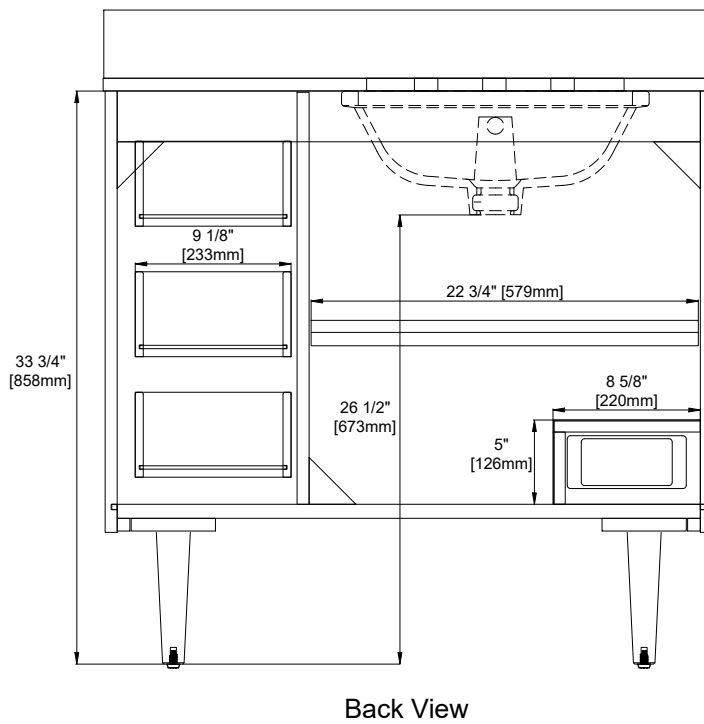

36" SINGLE VANITY

N252-V36-WLD
N252-V36-MPW

Visit Website for Warranty Information
venadesignsco.com

All dimensions are nominal