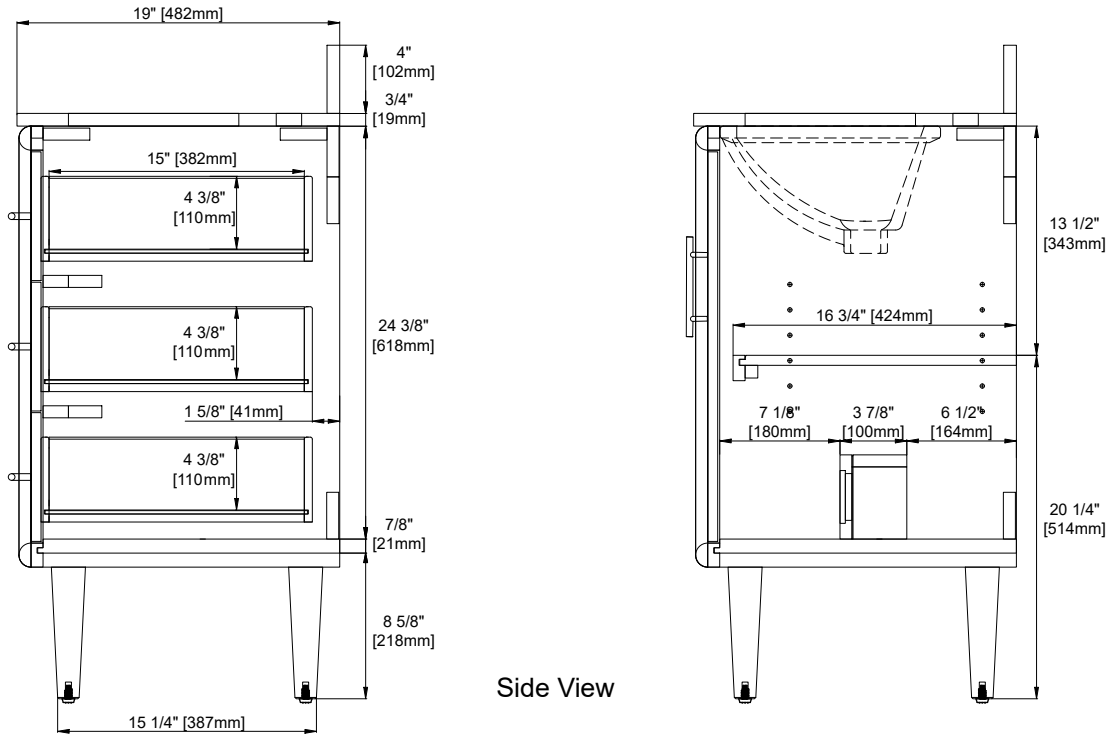

Number of Drawers: Three

USB/Power Component: Yes (ETL5011080)

Cord Length: 6'6"

European Soft Close Hinges

Full Extension, Soft Close Glides

Installation: Floor Standing

Assembly Required: Attach the top with sink to the cabinet

Basin Overflow: YES, facing front

Fits Drain Hole Size: 1-3/8"

Overall Dimensions

Width:36"

Depth:19"

Height: 38-1/2"

ASME A112.19.2-2018/CSA B45.1-18

SINK MODEL: F2014B

CUPC FILE NO: 14592

Version: 202505

36" SINGLE VANITY

N252-V36-WLD
N252-V36-MPW

Visit Website for Warranty Information
venadesignsco.com

All dimensions are nominal

36" SINGLE VANITY

N252-V36-WLD
N252-V36-MPW

Visit Website for Warranty Information
venadesignsco.com

All dimensions are nominal